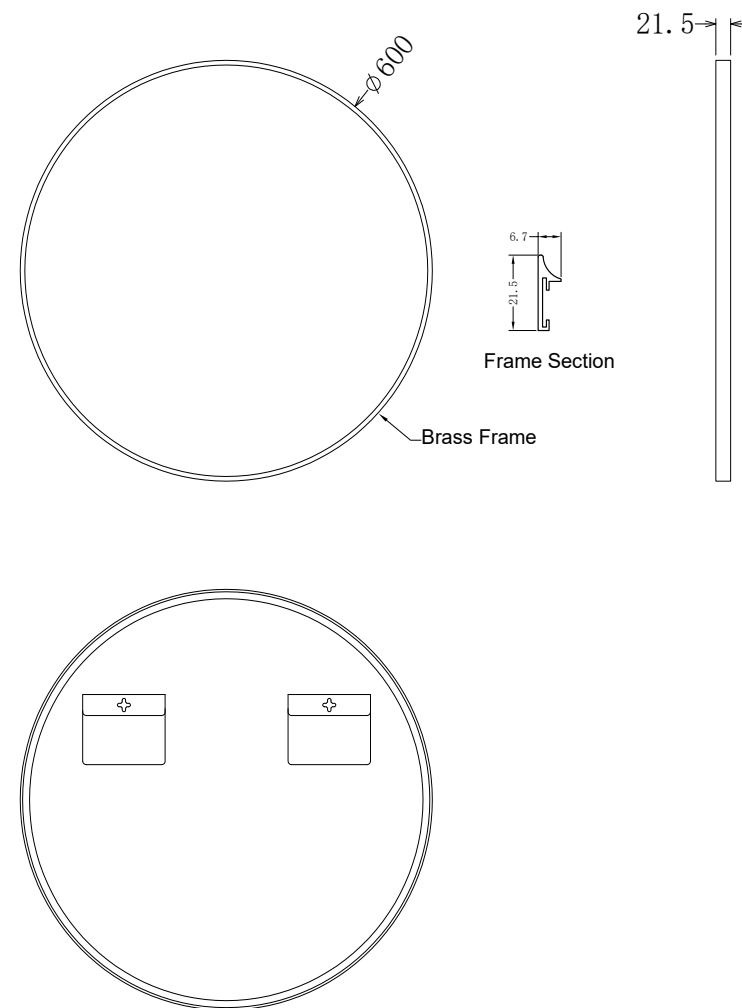

Kaci 60 - Non Illuminated Brushed Brass Frame Mirror

CODE: MLMIXKA60BB

SIZE: H 600 x W 600 x D 21.5mm

NET WEIGHT: 6.95 Kg

The information contained on this page was correct at date of issue. Fitting dimensions are provided as a guide only. Some variation may occur due to manufacturing tolerances. We pursue a policy of continuing improvement in design and performance of our products and so reserve the right to change specifications without prior notice.