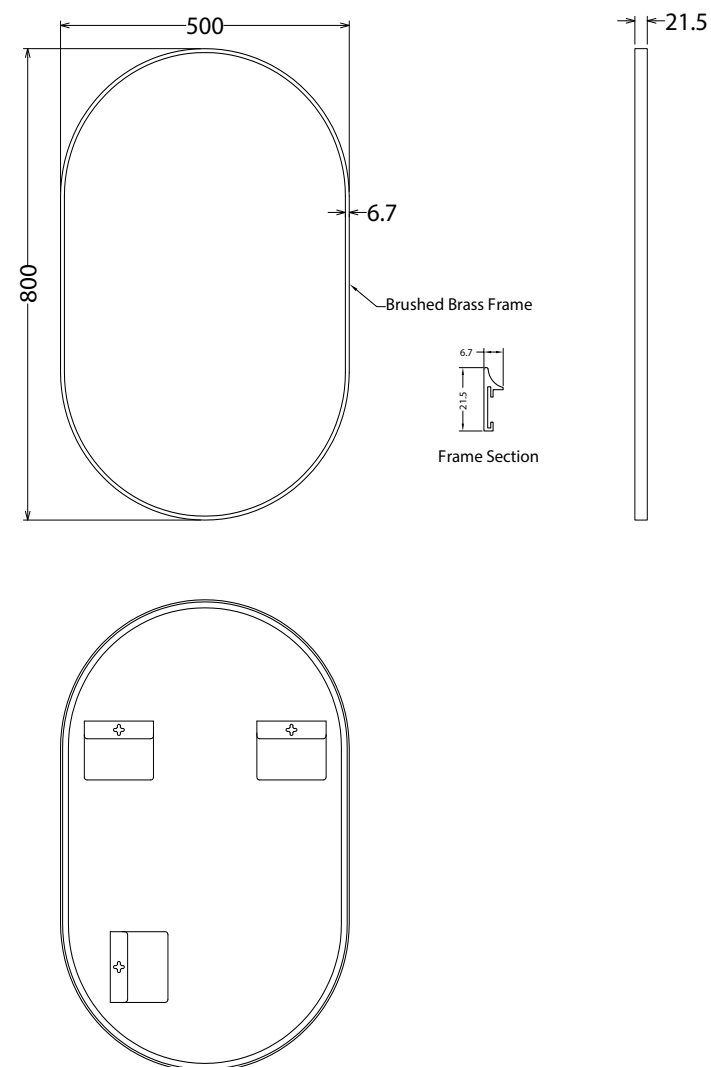

Finn 50 - Non Illuminated Brushed Brass Frame Mirror

CODE: MLMIXFI50BB

SIZE: H 800 x W 500 x D 21.5mm

NET WEIGHT: 7.6 Kg

The information contained on this page was correct at date of issue. Fitting dimensions are provided as a guide only. Some variation may occur due to manufacturing tolerances. We pursue a policy of continuing improvement in design and performance of our products and so reserve the right to change specifications without prior notice.