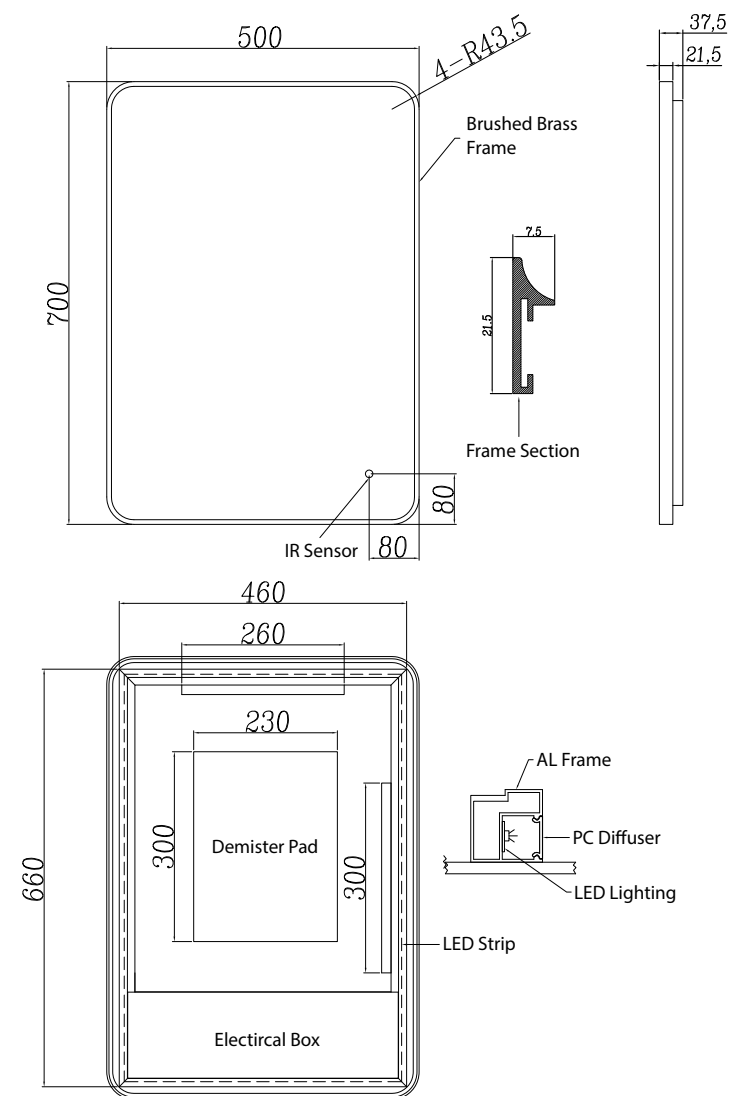

Quin 50 - Brushed Brass LED Mirror

CODE: MLMIQUI50

SIZE: H 700 x W 500 x D 38mm

FEATURES:

- Brushed Brass Framed LED Mirror
- Multi Functional Contactless Sensor Controls Light from Cool - Warm Brightness with Memory Function
- Ambient Lighting
- Landscape or Portrait
- Heated Demister Pad
- IP44

The information contained on this page was correct at date of issue. Fitting dimensions are provided as a guide only. Some variation may occur due to manufacturing tolerances. We pursue a policy of continuing improvement in design and performance of our products and so reserve the right to change specifications without prior notice.