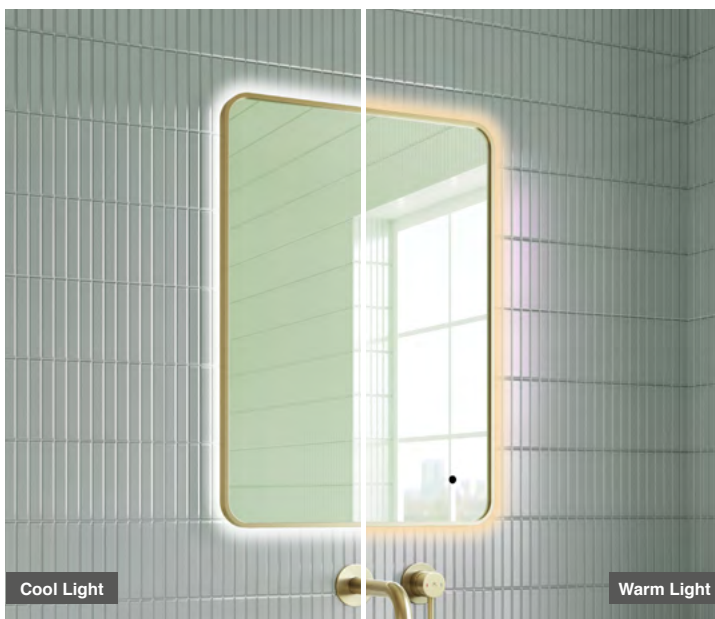

Quin 50 - Brushed Brass LED Mirror

CODE: MLMIQUI50

SIZE: H 700 x W 500 x D 38mm

FEATURES:

- Brushed Brass Framed LED Mirror
- Multi Functional Contactless Sensor Controls Light from Cool - Warm Brightness with Memory Function
- Ambient Lighting
- Landscape or Portrait
- Heated Demister Pad
- IP44