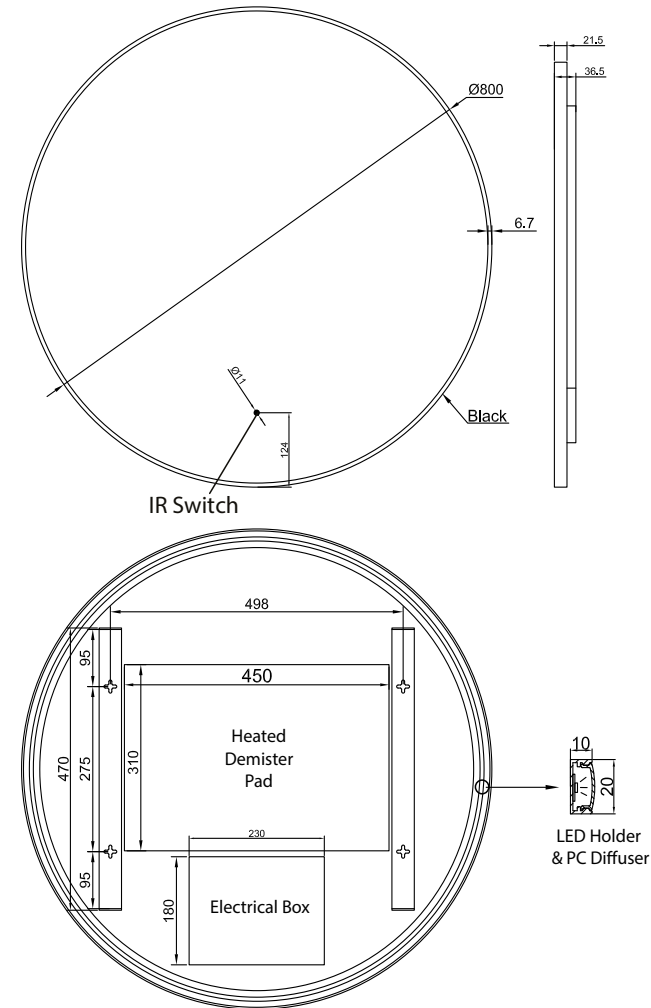

# Kaci 80 - Brushed Brass Framed LED Mirror

**CODE:** MLMIKAC80

**SIZE:** H 800 x W 800 x D 36.5mm

**NET WEIGHT:** 9 Kg

**FEATURES:**

- Brushed Brass Framed LED Mirror
- Multi Functional Contactless Sensor Controls  
Light from Cool - Warm Brightness with  
Memory Function
- Ambient Lighting
- Heated Demister Pad
- IP44