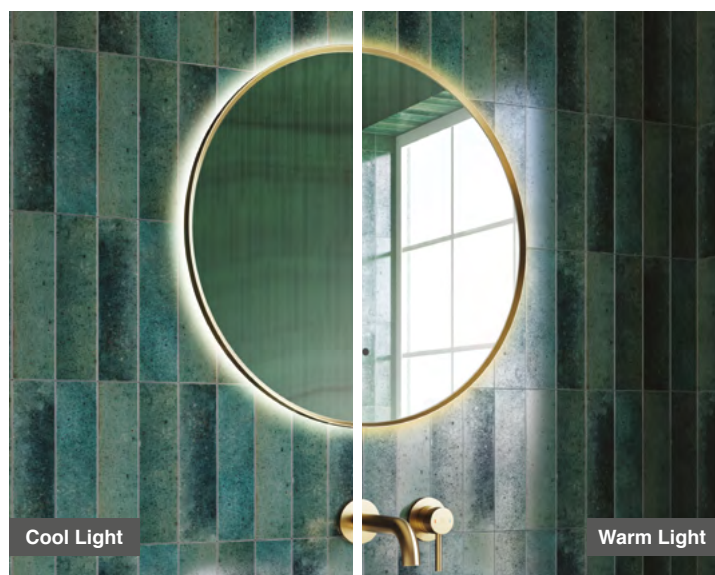

Kaci 60 - Brushed Brass Framed LED Mirror

CODE: MLMIKAC60

SIZE: H 600 x W 600 x D 36.5mm

NET WEIGHT: 7.5 Kg

FEATURES:

- Brushed Brass Framed LED Mirror
- Multi Functional Contactless Sensor Controls
Light from Cool - Warm Brightness with
Memory Function
- Ambient Lighting
- Heated Demister Pad
- IP44