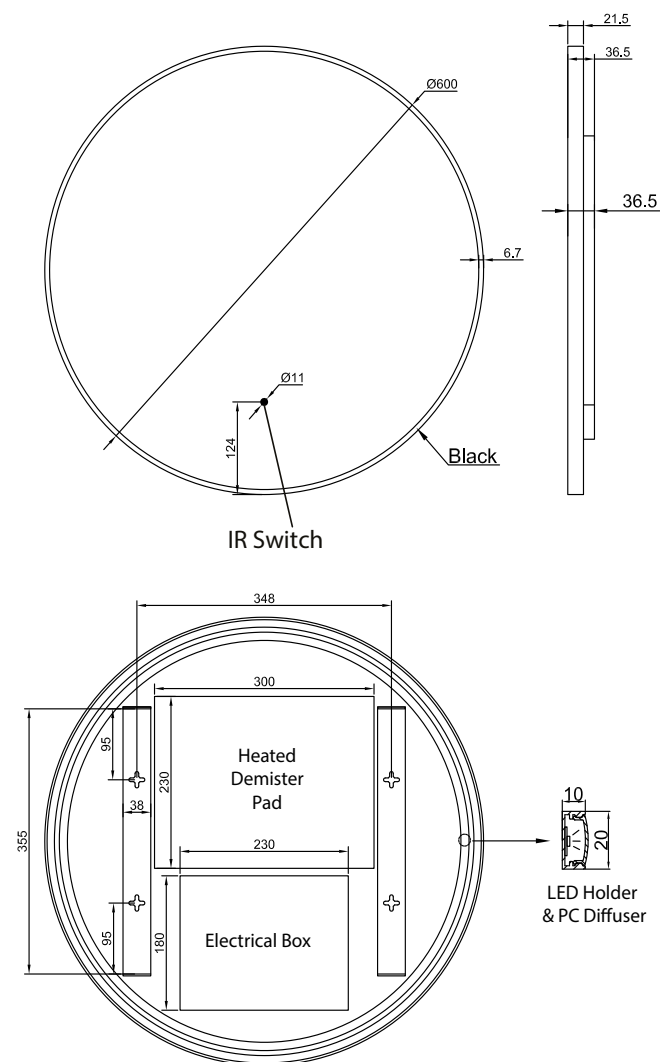

Kaci 60 - Brushed Brass Framed LED Mirror

CODE: MLMIKAC60

SIZE: H 600 x W 600 x D 36.5mm

NET WEIGHT: 7.5 Kg

FEATURES:

- Brushed Brass Framed LED Mirror
- Multi Functional Contactless Sensor Controls
Light from Cool - Warm Brightness with
Memory Function
- Ambient Lighting
- Heated Demister Pad
- IP44