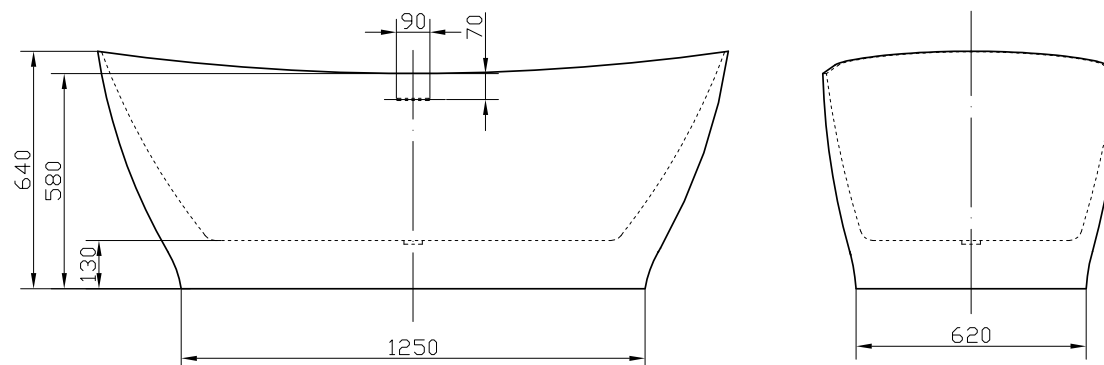

# Roe 1700 Thin Edge Freestanding Acrylic Bath

**CODE:** MLFSROE17

**SIZE:** L 1700 x W 800 x H 640mm

**NET WEIGHT:** 39 Kg

**WATER CAPACITY:** 277L

*Cannot Be Drilled For Tap Holes*

The information contained on this page was correct at date of issue. Fitting dimensions are provided as a guide only. Some variation may occur due to manufacturing tolerances. We pursue a policy of continuing improvement in design and performance of our products and so reserve the right to change specifications without prior notice.