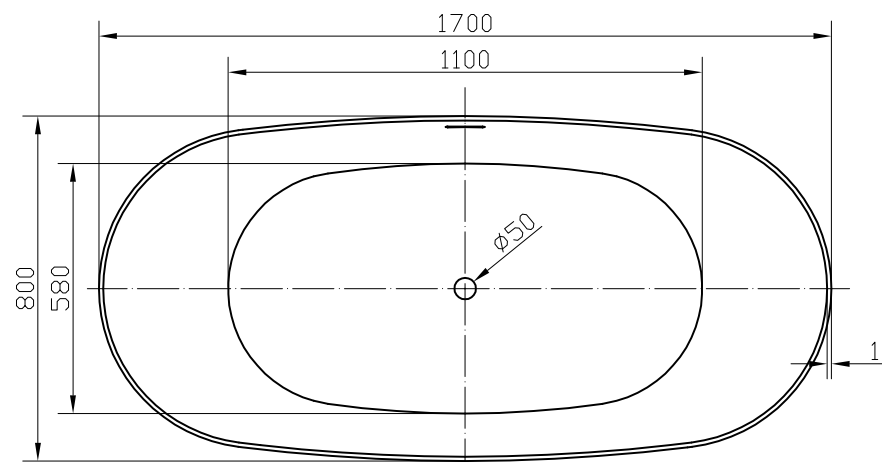

# Roe 1700 Thin Edge Freestanding Acrylic Bath

**CODE:** MLFSROE17

**SIZE:** L 1700 x W 800 x H 640mm

**NET WEIGHT:** 39 Kg

**WATER CAPACITY:** 277L

*Cannot Be Drilled For Tap Holes*

The information contained on this page was correct at date of issue. Fitting dimensions are provided as a guide only. Some variation may occur due to manufacturing tolerances. We pursue a policy of continuing improvement in design and performance of our products and so reserve the right to change specifications without prior notice.