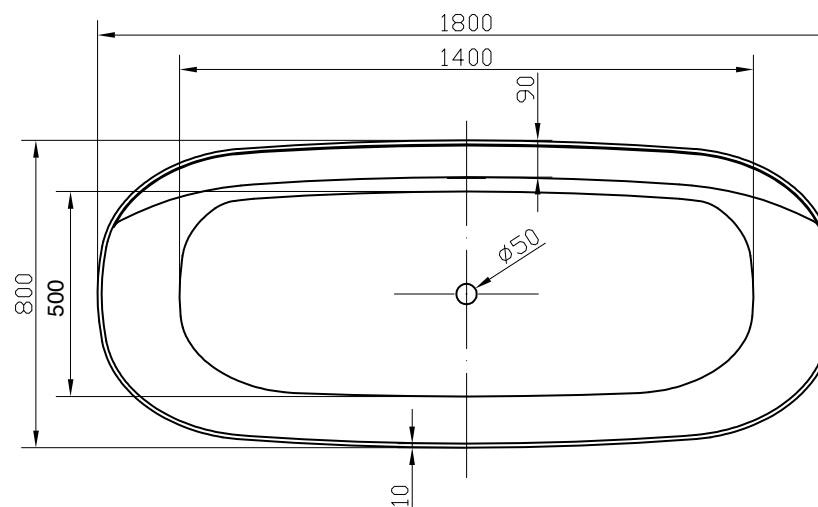

Mourne 1800 Thin Edge Freestanding Acrylic Bath

CODE: MLFSMOU18

SIZE: L 1800 x W 800 x H 590mm

NET WEIGHT: 40 Kg

WATER CAPACITY: 285L

Can Be Drilled For Tap Holes. Features an access panel for quicker and more seamless tap installation.