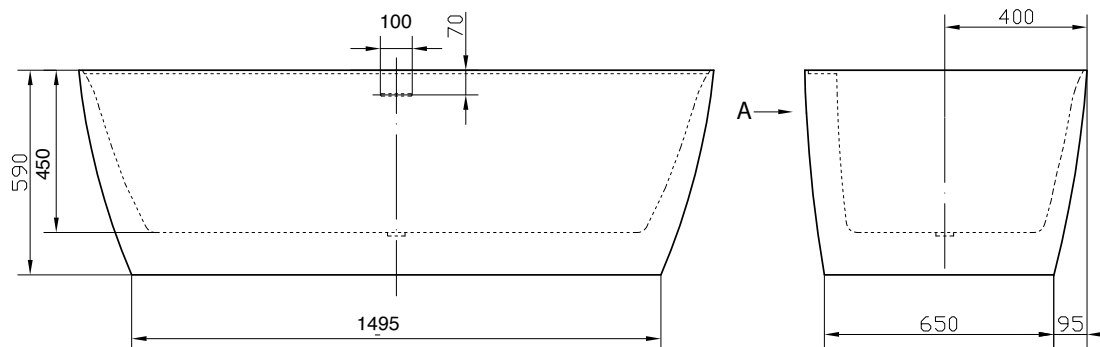

Mourne 1800 Thin Edge Freestanding Acrylic Bath

CODE: MLFSMOU18

SIZE: L 1800 x W 800 x H 590mm

NET WEIGHT: 40 Kg

WATER CAPACITY: 285L

Can Be Drilled For Tap Holes. Features an access panel for quicker and more seamless tap installation.