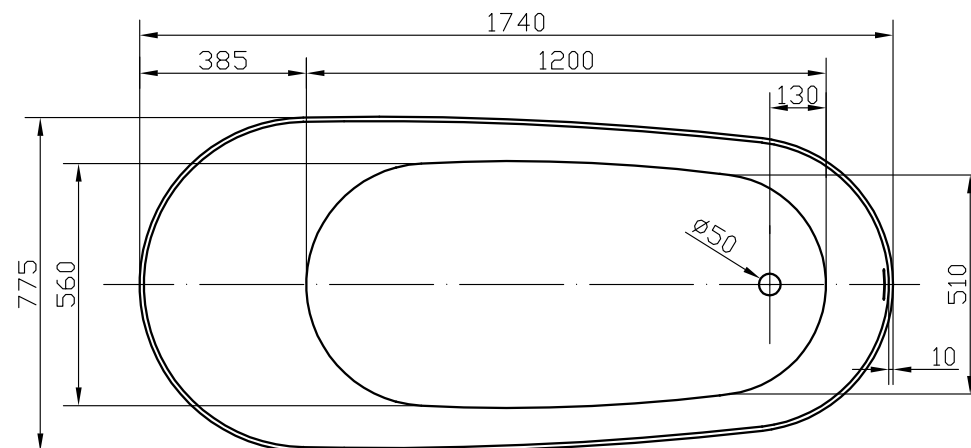

Barrow 1700 Thin Edge Freestanding Acrylic Bath

CODE: MLFSBAR17

SIZE: L 1740 x W 775 x H 730mm

NET WEIGHT: 39 Kg

WATER CAPACITY: 279L

Can't Be Drilled For Tap Holes

The information contained on this page was correct at date of issue. Fitting dimensions are provided as a guide only. Some variation may occur due to manufacturing tolerances. We pursue a policy of continuing improvement in design and performance of our products and so reserve the right to change specifications without prior notice.