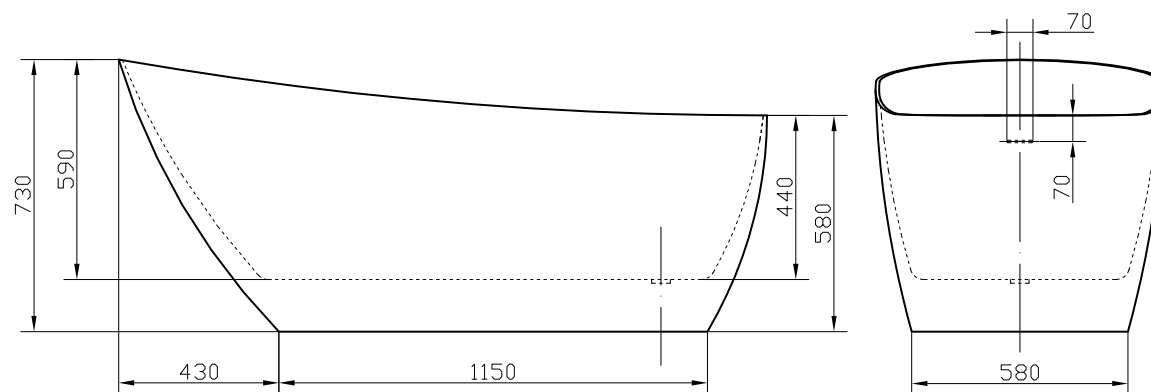

Barrow 1700 Thin Edge Freestanding Acrylic Bath

CODE: MLFSBAR17

SIZE: L 1740 x W 775 x H 730mm

NET WEIGHT: 39 Kg

WATER CAPACITY: 279L

Can't Be Drilled For Tap Holes

The information contained on this page was correct at date of issue. Fitting dimensions are provided as a guide only. Some variation may occur due to manufacturing tolerances. We pursue a policy of continuing improvement in design and performance of our products and so reserve the right to change specifications without prior notice.