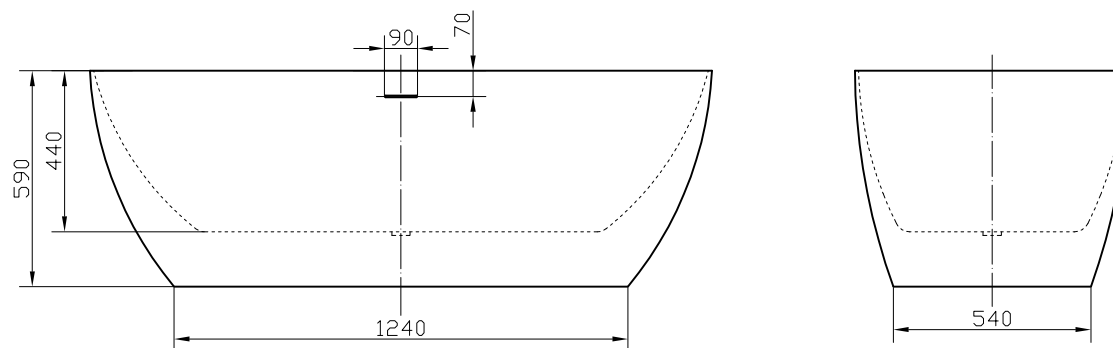

Bann 1700 Thin Edge Freestanding Acrylic Bath

CODE: MLFSBAN17

SIZE: L 1700 x W 750 x H 590mm

NET WEIGHT: 39 Kg

WATER CAPACITY: 281L

Can't Be Drilled For Tap Holes

The information contained on this page was correct at date of issue. Fitting dimensions are provided as a guide only. Some variation may occur due to manufacturing tolerances. We pursue a policy of continuing improvement in design and performance of our products and so reserve the right to change specifications without prior notice.