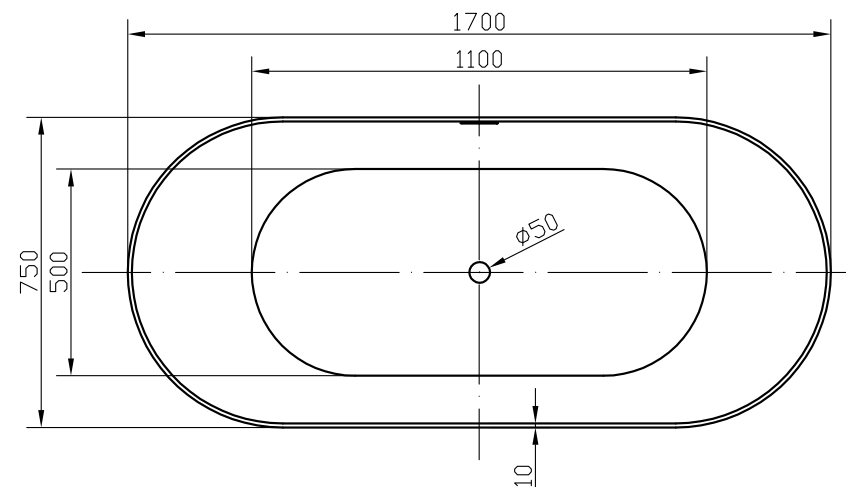

Bann 1700 Thin Edge Freestanding Acrylic Bath

CODE: MLFSBAN17

SIZE: L 1700 x W 750 x H 590mm

NET WEIGHT: 39 Kg

WATER CAPACITY: 281L

Can't Be Drilled For Tap Holes

The information contained on this page was correct at date of issue. Fitting dimensions are provided as a guide only. Some variation may occur due to manufacturing tolerances. We pursue a policy of continuing improvement in design and performance of our products and so reserve the right to change specifications without prior notice.