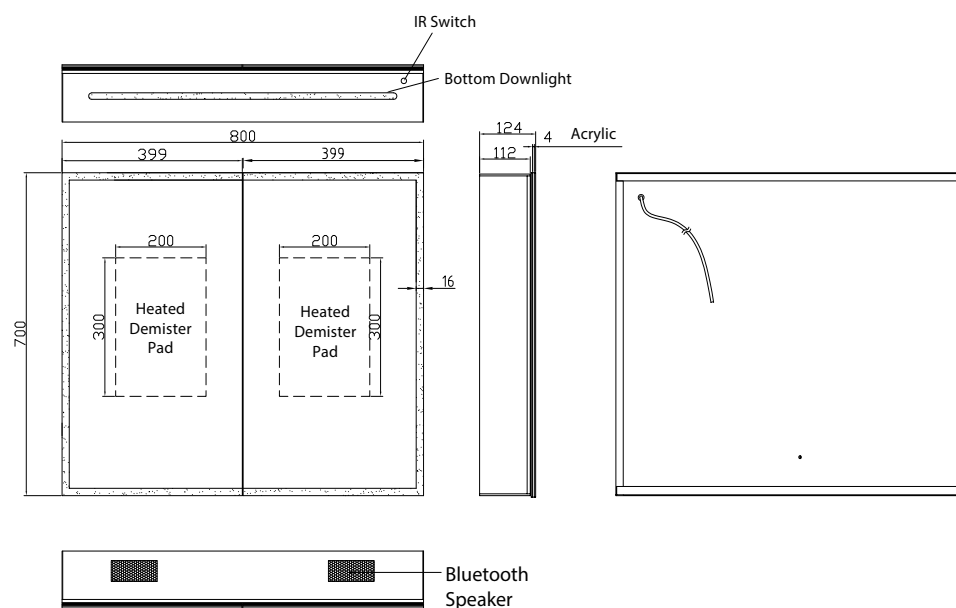

# Emer 80 - Bluetooth LED Mirror Cabinet

**CODE:** MLCAEME80BT

**SIZE:** H 700 x W 800 x D 124mm

**NET WEIGHT:** 17.66 Kg

## FEATURES:

- Bluetooth LED Mirror Cabinet
- Multi Functional touch Sensor Controls Light from Cool - Warm Brightness with Memory Function
- Shaver/Toothbrush Charging Socket
- Heated Demister Pad
- IP44