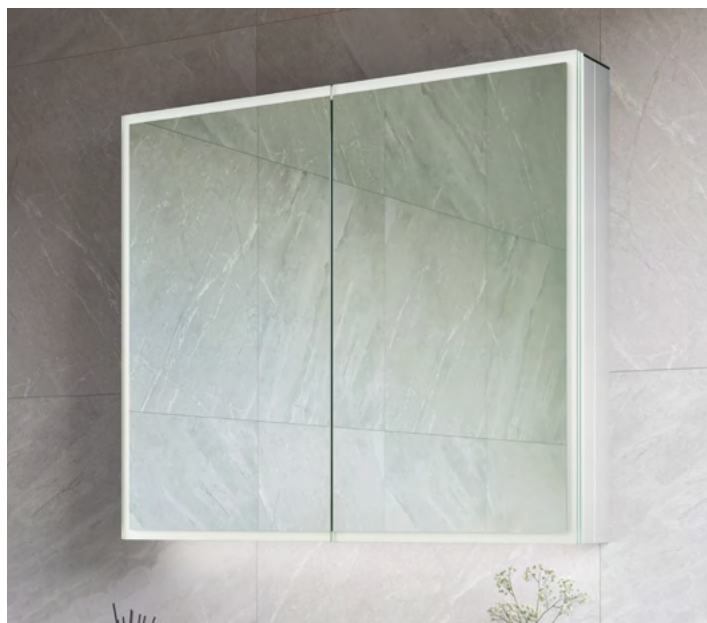

# Emer 80 - Bluetooth LED Mirror Cabinet

**CODE:** MLCAEME80BT

**SIZE:** H 700 x W 800 x D 124mm

**NET WEIGHT:** 17.66 Kg

## FEATURES:

- Bluetooth LED Mirror Cabinet
- Multi Functional touch Sensor Controls Light from Cool - Warm Brightness with Memory Function
- Shaver/Toothbrush Charging Socket
- Heated Demister Pad
- IP44