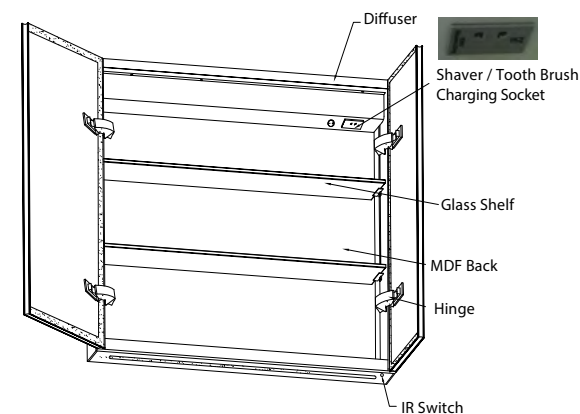

# Emer 80 - Bluetooth LED Mirror Cabinet

**CODE:** MLCAEME80BT

**SIZE:** H 700 x W 800 x D 124mm

**NET WEIGHT:** 17.66 Kg

## FEATURES:

- Bluetooth LED Mirror Cabinet
- Multi Functional touch Sensor Controls Light from Cool - Warm Brightness with Memory Function
- Shaver/Toothbrush Charging Socket
- Heated Demister Pad
- IP44