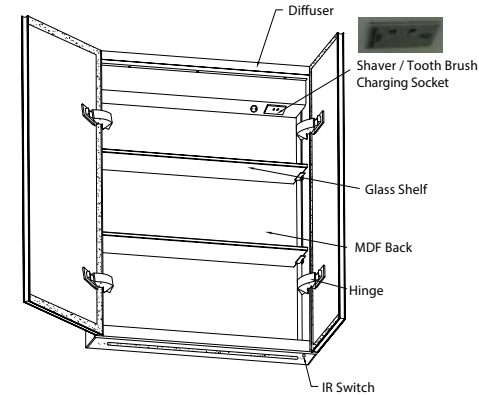

Emer 60 - Bluetooth LED Mirror Cabinet

CODE: MLCAEME60BT

SIZE: H 700 x W 600 x D 124mm

NET WEIGHT: 15.05 Kg

FEATURES:

- Bluetooth LED Mirror Cabinet
- Multi Functional touch Sensor Controls Light from Cool - Warm Brightness with Memory Function
- Shaver/Toothbrush Charging Sicket
- Heated Demister Pad
- IP44