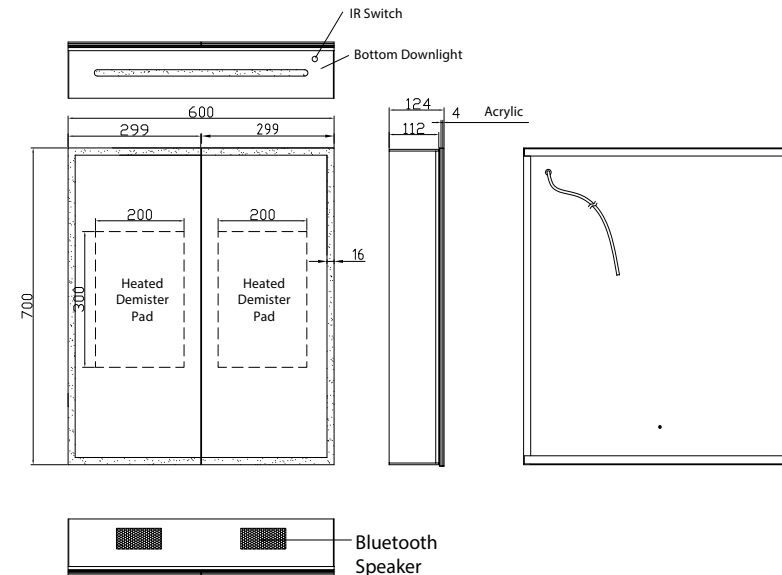

Emer 60 - Bluetooth LED Mirror Cabinet

CODE: MLCAEME60BT

SIZE: H 700 x W 600 x D 124mm

NET WEIGHT: 15.05 Kg

FEATURES:

- Bluetooth LED Mirror Cabinet
- Multi Functional touch Sensor Controls Light from Cool - Warm Brightness with Memory Function
- Shaver/Toothbrush Charging Sicket
- Heated Demister Pad
- IP44

The information contained on this page was correct at date of issue. Fitting dimensions are provided as a guide only. Some variation may occur due to manufacturing tolerances. We pursue a policy of continuing improvement in design and performance of our products and so reserve the right to change specifications without prior notice.