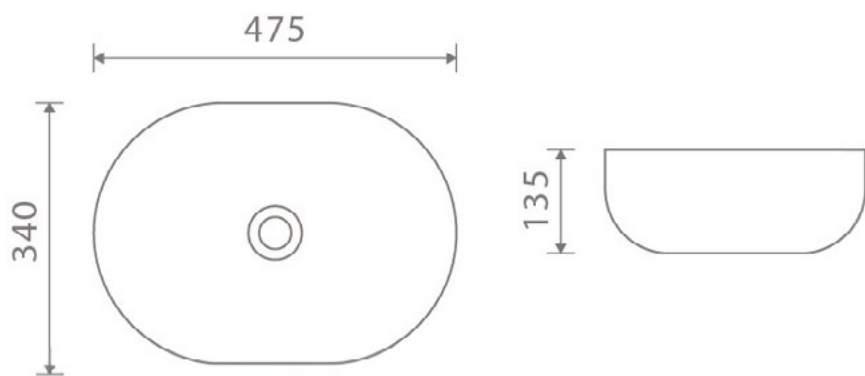

# Nera Freestanding Ceramic Basin - MLBANER

**SIZE:** H 135 X W 475 X D 340 mm

**TAP HOLE(S):** One

**MATERIAL:** Ceramic

**COLOUR/FINISH:** White Gloss

The information contained on this page was correct at date of issue. Fitting dimensions are provided as a guide only. Some variation may occur due to manufacturing tolerances. We pursue a policy of continuing improvement in design and performance of our products and so reserve the right to change specifications without prior notice.