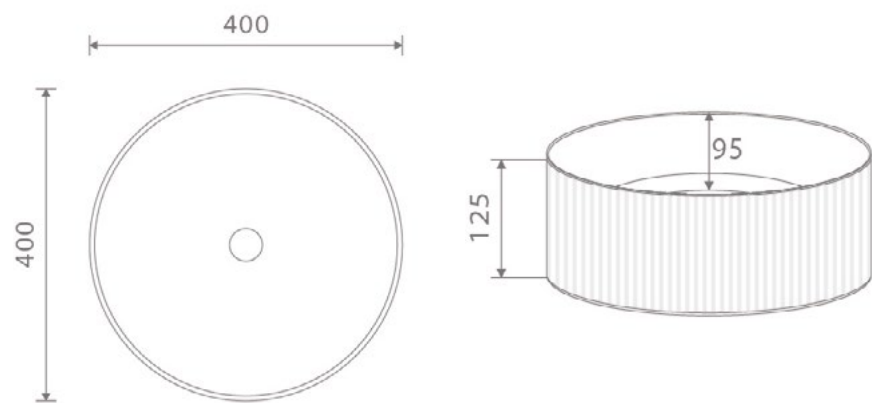

# Faro Freestanding Ceramic Basin with Fluted Texture - MLBAFA

**SIZE:** H 125 X W 400 X D 400 mm

**TAP HOLE(S):** One

**MATERIAL:** Ceramic

**COLOUR/FINISH:** White Gloss

The information contained on this page was correct at date of issue. Fitting dimensions are provided as a guide only. Some variation may occur due to manufacturing tolerances. We pursue a policy of continuing improvement in design and performance of our products and so reserve the right to change specifications without prior notice.