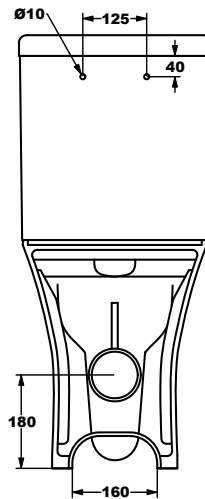

SIZE: H 835 x W 375 x D 615mm

MATERIAL: Ceramic

COLOUR/FINISH: White Gloss

FITTINGS: Dual Flush Fittings

FLUSH VOLUMES: 4/6L

The information contained on this page was correct at date of issue. Fitting dimensions are provided as a guide only. Some variation may occur due to manufacturing tolerances. We pursue a policy of continuing improvement in design and performance of our products and so reserve the right to change specifications without prior notice.