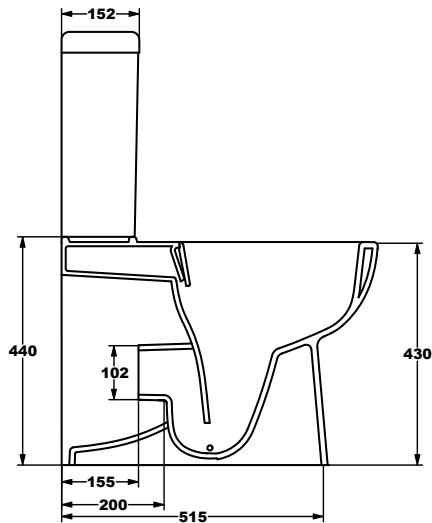

SIZE: H 835 x W 375 x D 615mm

MATERIAL: Ceramic

COLOUR/FINISH: White Gloss

FITTINGS: Dual Flush Fittings

FLUSH VOLUMES: 4/6L

The information contained on this page was correct at date of issue. Fitting dimensions are provided as a guide only. Some variation may occur due to manufacturing tolerances. We pursue a policy of continuing improvement in design and performance of our products and so reserve the right to change specifications without prior notice.