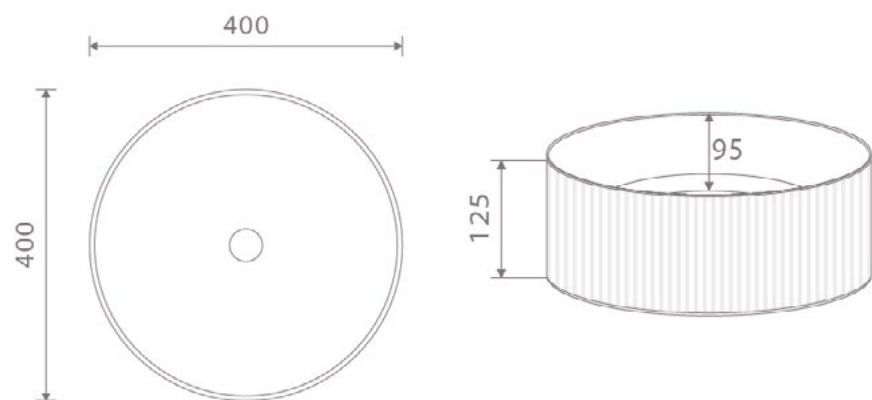

Faro Freestanding Ceramic Basin with Fluted Texture - MLBAFA

SIZE: H 400 X W 400 X D 125 mm

TAP HOLE(S): One

MATERIAL: Ceramic

COLOUR/FINISH: White Gloss

The information contained on this page was correct at date of issue. Fitting dimensions are provided as a guide only. Some variation may occur due to manufacturing tolerances. We pursue a policy of continuing improvement in design and performance of our products and so reserve the right to change specifications without prior notice.