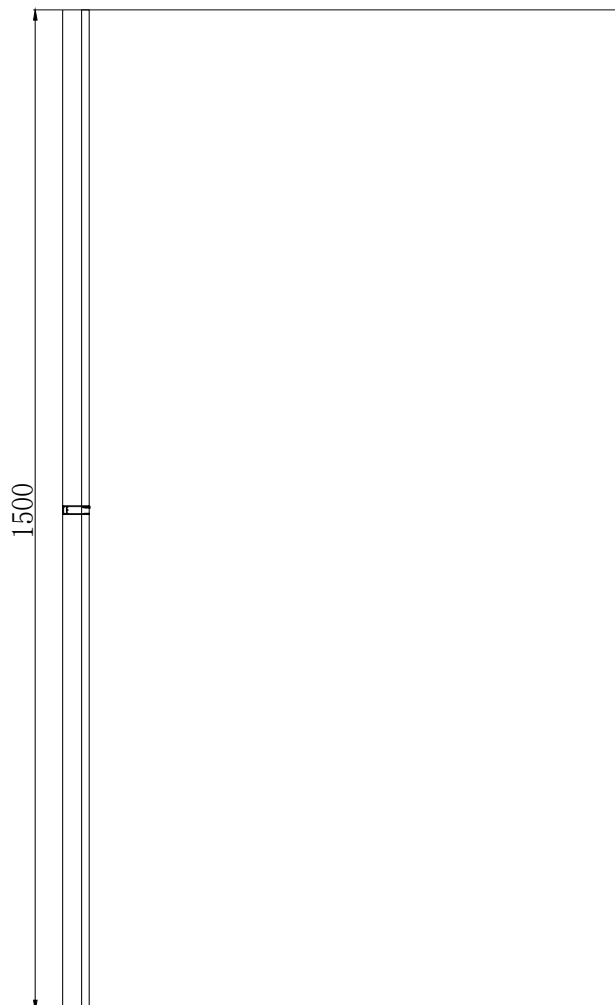

Emmi Bath Screen 8mm Glass Only 800 x 1500mm

PRODUCT CODE	EMBSG815
MATERIAL	8mm Toughened Safety Glass
SIZE	H 1500 X W 800 X D 8mm
NET WEIGHT	24 Kg

The information contained on this page was correct at date of issue. Fitting dimensions are provided as a guide only. Some variation may occur due to manufacturing tolerances. We pursue a policy of continuing improvement in design and performance of our products and so reserve the right to change specifications without prior notice.

Emmi Bath Screen Wall Profile & Bracing Bar Kit

PRODUCT CODES	EMBSKITCP EMBSKITBL EMBSKITBB EMBSKITGM
COLOURS	Chrome Matt Black Brushed Brass Gun Metal
SIZE	H 1500 x W 770-790mm

COLOUR OPTIONS:

CHROME

MATT BLACK

BRUSHED BRASS

GUN METAL

Wall Profile (SS)

The information contained on this page was correct at date of issue. Fitting dimensions are provided as a guide only. Some variation may occur due to manufacturing tolerances. We pursue a policy of continuing improvement in design and performance of our products and so reserve the right to change specifications without prior notice.