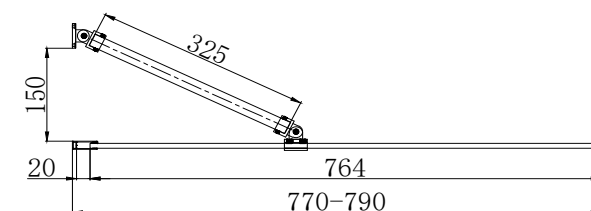

Emmi Bath Screen 8mm Glass Only 800 x 1500mm

PRODUCT CODE	EMBSG815
MATERIAL	8mm Toughened Safety Glass
SIZE	H 1500 X W 800 X D 8mm
NET WEIGHT	24 Kg

The information contained on this page was correct at date of issue. Fitting dimensions are provided as a guide only. Some variation may occur due to manufacturing tolerances. We pursue a policy of continuing improvement in design and performance of our products and so reserve the right to change specifications without prior notice.

Emmi Bath Screen Wall Profile & Bracing Bar Kit

PRODUCT CODES	EMBSKITCP EMBSKITBL EMBSKITBB EMBSKITGM
COLOURS	Chrome Matt Black Brushed Brass Gun Metal
SIZE	H 1500 x W 770-790mm

COLOUR OPTIONS:

CHROME

MATT BLACK

BRUSHED BRASS

GUN METAL

Wall Profile (SS)

The information contained on this page was correct at date of issue. Fitting dimensions are provided as a guide only. Some variation may occur due to manufacturing tolerances. We pursue a policy of continuing improvement in design and performance of our products and so reserve the right to change specifications without prior notice.