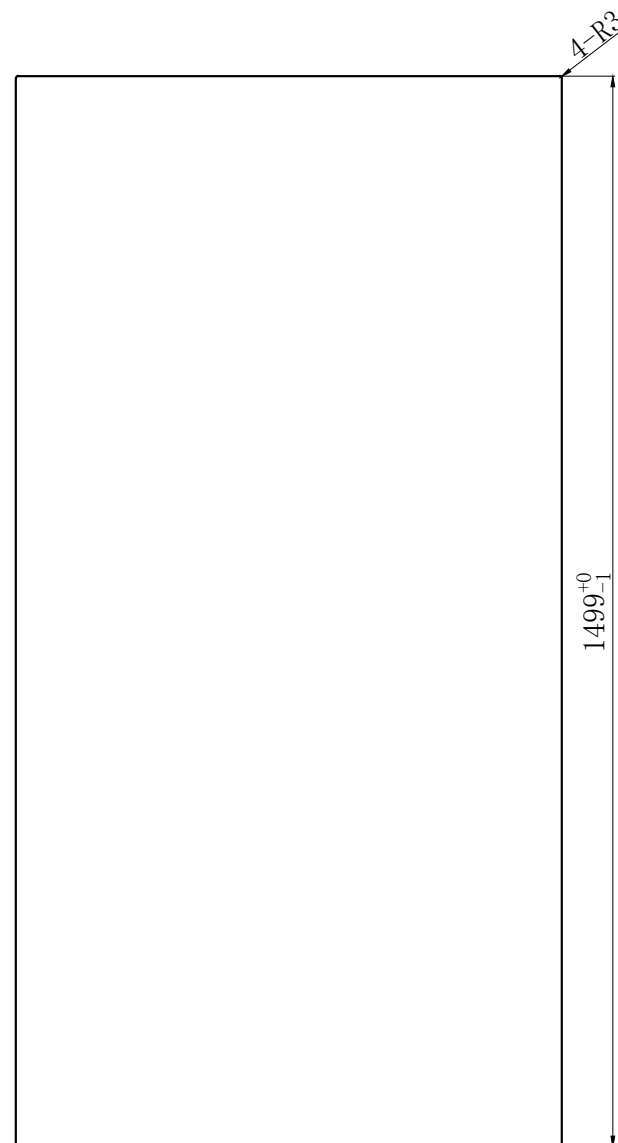

Emmi Bath Screen 8mm Glass Only 800 x 1500mm

PRODUCT CODE	EMBSG815
MATERIAL	8mm Toughened Safety Glass
SIZE	H 1500 X W 800 X D 8mm
NET WEIGHT	24 Kg

The information contained on this page was correct at date of issue. Fitting dimensions are provided as a guide only. Some variation may occur due to manufacturing tolerances. We pursue a policy of continuing improvement in design and performance of our products and so reserve the right to change specifications without prior notice.

Emmi Bath Screen Wall Profile & Bracing Bar Kit

PRODUCT CODES	EMBSKITCP EMBSKITBL EMBSKITBB EMBSKITGM
COLOURS	Chrome Matt Black Brushed Brass Gun Metal
SIZE	H 1500 x W 770-790mm

COLOUR OPTIONS:

CHROME

MATT BLACK