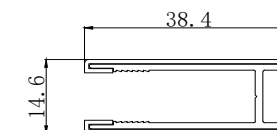

Emmi Bath Screen 8mm Glass Only 800 x 1500mm

PRODUCT CODE	EMBSG815
MATERIAL	8mm Toughened Safety Glass
SIZE	H 1500 X W 800 X D 8mm
NET WEIGHT	24 Kg

The information contained on this page was correct at date of issue. Fitting dimensions are provided as a guide only. Some variation may occur due to manufacturing tolerances. We pursue a policy of continuing improvement in design and performance of our products and so reserve the right to change specifications without prior notice.

Emmi Bath Screen Wall Profile & Bracing Bar Kit

PRODUCT CODES	EMBSKITCP EMBSKITBL EMBSKITBB EMBSKITGM
COLOURS	Chrome Matt Black Brushed Brass Gun Metal
SIZE	H 1500 x W 770-790mm

COLOUR OPTIONS:

CHROME

MATT BLACK

BRUSHED BRASS

GUN METAL

Wall Profile (SS)

The information contained on this page was correct at date of issue. Fitting dimensions are provided as a guide only. Some variation may occur due to manufacturing tolerances. We pursue a policy of continuing improvement in design and performance of our products and so reserve the right to change specifications without prior notice.