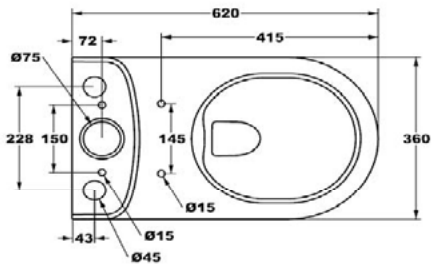

SIZE: H 835 x W 375 x D 620mm

MATERIAL: Ceramic

COLOUR/FINISH: White Gloss

FITTINGS: Dual Flush Fittings

FLUSH VOLUMES: 4/6L

The information contained on this page was correct at date of issue. Fitting dimensions are provided as a guide only. Some variation may occur due to manufacturing tolerances. We pursue a policy of continuing improvement in design and performance of our products and so reserve the right to change specifications without prior notice.