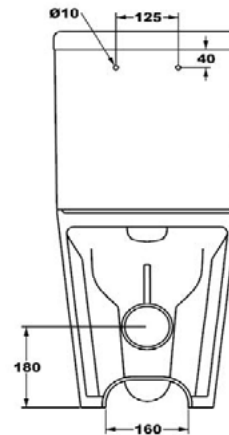

SIZE: H 835 x W 375 x D 620mm

MATERIAL: Ceramic

COLOUR/FINISH: White Gloss

FITTINGS: Dual Flush Fittings

FLUSH VOLUMES: 4/6L

The information contained on this page was correct at date of issue. Fitting dimensions are provided as a guide only. Some variation may occur due to manufacturing tolerances. We pursue a policy of continuing improvement in design and performance of our products and so reserve the right to change specifications without prior notice.