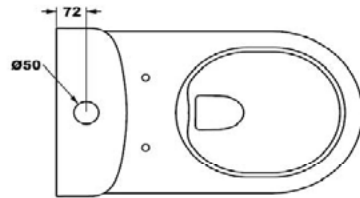

SIZE: H 835 x W 375 x D 620mm

MATERIAL: Ceramic

COLOUR/FINISH: White Gloss

FITTINGS: Dual Flush Fittings

FLUSH VOLUMES: 4/6L

The information contained on this page was correct at date of issue. Fitting dimensions are provided as a guide only. Some variation may occur due to manufacturing tolerances. We pursue a policy of continuing improvement in design and performance of our products and so reserve the right to change specifications without prior notice.