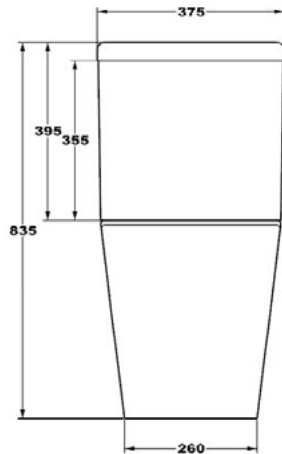

SIZE: H 835 x W 375 x D 620mm

MATERIAL: Ceramic

COLOUR/FINISH: White Gloss

FITTINGS: Dual Flush Fittings

FLUSH VOLUMES: 4/6L

The information contained on this page was correct at date of issue. Fitting dimensions are provided as a guide only. Some variation may occur due to manufacturing tolerances. We pursue a policy of continuing improvement in design and performance of our products and so reserve the right to change specifications without prior notice.