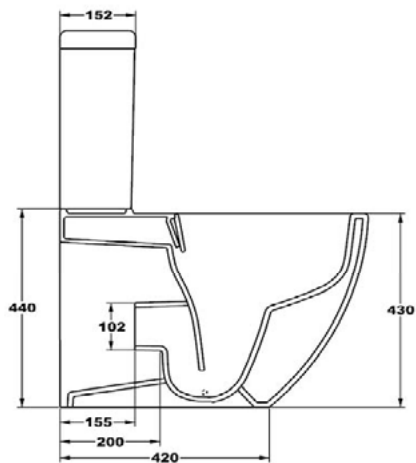

SIZE: H 835 x W 375 x D 620mm

MATERIAL: Ceramic

COLOUR/FINISH: White Gloss

FITTINGS: Dual Flush Fittings

FLUSH VOLUMES: 4/6L

The information contained on this page was correct at date of issue. Fitting dimensions are provided as a guide only. Some variation may occur due to manufacturing tolerances. We pursue a policy of continuing improvement in design and performance of our products and so reserve the right to change specifications without prior notice.