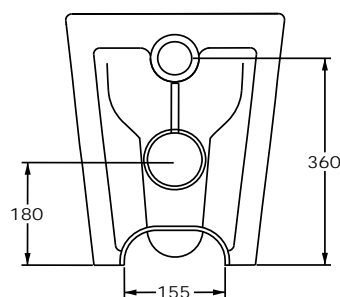

Edison Back To Wall Rimless Toilet Pan

RANGE: EDISON

CODE: MLEDIPABTW

SIZE: H 425 X W 360 X D 520mm

MATERIAL: CERAMIC

SEAT: D-SHAPE SOFT CLOSE STANDARD OR SLIM

The information contained on this page was correct at date of issue. Fitting dimensions are provided as a guide only. Some variation may occur due to manufacturing tolerances. We pursue a policy of continuing improvement in design and performance of our products and so reserve the right to change specifications without prior notice.