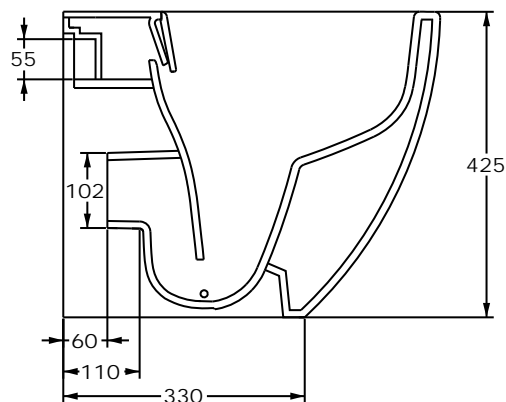

Edison Back To Wall Rimless Toilet Pan

RANGE: EDISON

CODE: MLEDIPABTW

SIZE: H 425 X W 360 X D 520mm

MATERIAL: CERAMIC

SEAT: D-SHAPE SOFT CLOSE STANDARD OR SLIM

The information contained on this page was correct at date of issue. Fitting dimensions are provided as a guide only. Some variation may occur due to manufacturing tolerances. We pursue a policy of continuing improvement in design and performance of our products and so reserve the right to change specifications without prior notice.