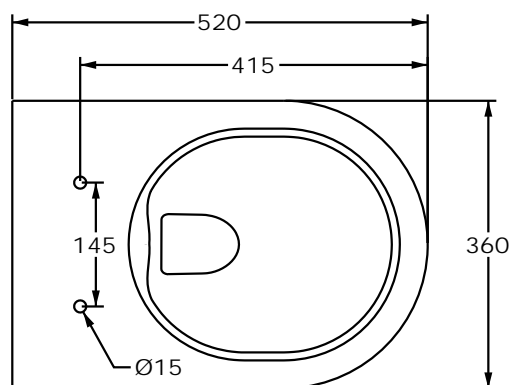

Edison Back To Wall Rimless Toilet Pan

RANGE: EDISON

CODE: MLEDIPABTW

SIZE: H 425 X W 360 X D 520mm

MATERIAL: CERAMIC

SEAT: D-SHAPE SOFT CLOSE STANDARD OR SLIM

The information contained on this page was correct at date of issue. Fitting dimensions are provided as a guide only. Some variation may occur due to manufacturing tolerances. We pursue a policy of continuing improvement in design and performance of our products and so reserve the right to change specifications without prior notice.