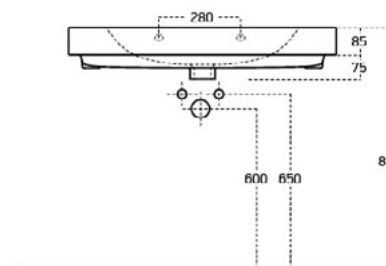

# Calia 800mm 2 Drawer Wall Unit With Leon Basin

**RANGE:** CALIA

**SIZE:** H 645 x W 800 x D 415 mm

**FINISH:** MATT

**BASIN MATERIAL:** CERAMIC

**TAP HOLE(S):** ONE