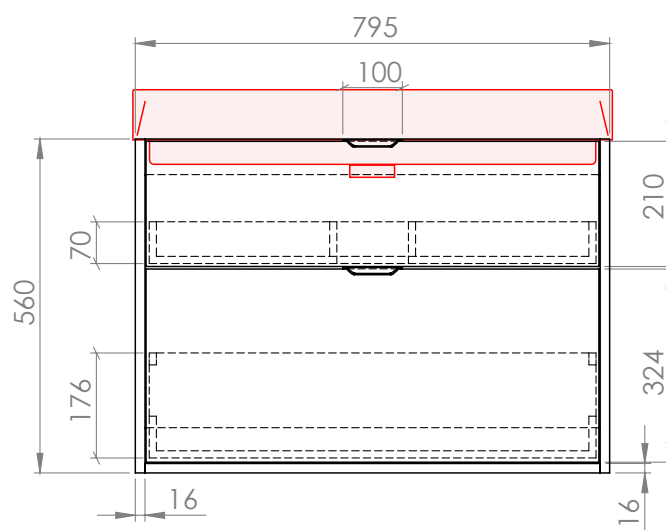

# Calia 800mm 2 Drawer Wall Unit With Leon Basin

**RANGE:** CALIA

**SIZE:** H 645 x W 800 x D 415 mm

**FINISH:** MATT

**BASIN MATERIAL:** CERAMIC

**TAP HOLE(S):** ONE