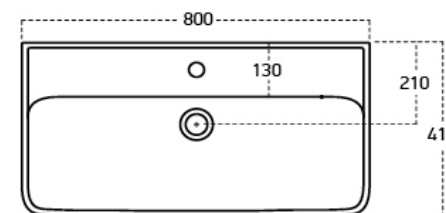

# Calia 800mm 2 Drawer Wall Unit With Leon Basin

**RANGE:** CALIA

**SIZE:** H 645 x W 800 x D 415 mm

**FINISH:** MATT

**BASIN MATERIAL:** CERAMIC

**TAP HOLE(S):** ONE