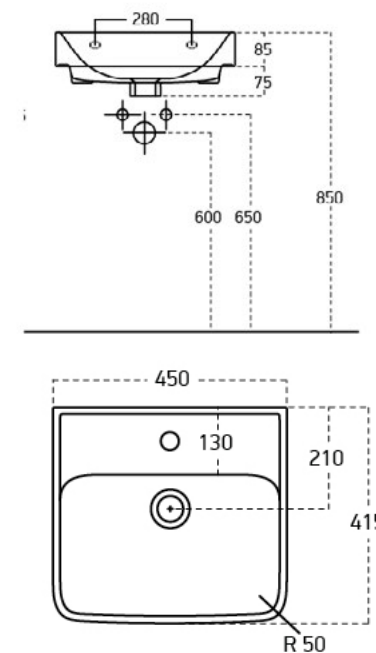

Calia 450mm 2 Drawer Wall Unit With Leon Basin

RANGE: CALIA

SIZE: H 645 x W 450 x D 415 mm

FINISH: MATT

BASIN MATERIAL: CERAMIC

TAP HOLE(S): ONE

COLOUR OPTIONS:

TOBACCO OAK

FINE GREIGE
(MATT)

TEMPERED GREY
(MATT)

The information contained on this page was correct at date of issue. Fitting dimensions are provided as a guide only. Some variation may occur due to manufacturing tolerances. We pursue a policy of continuing improvement in design and performance of our products and so reserve the right to change specifications without prior notice.