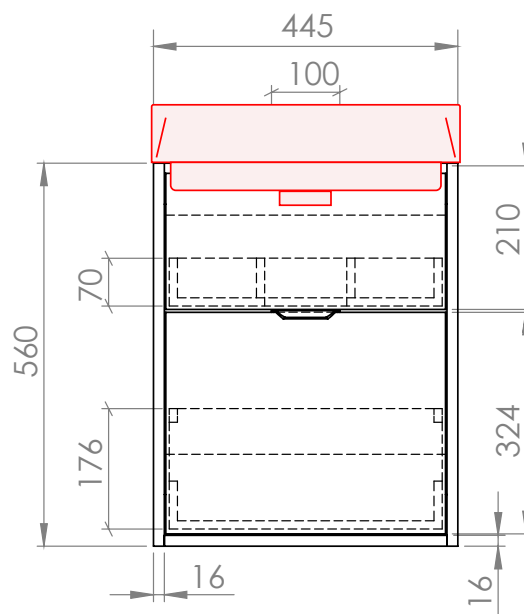

Calia 450mm 2 Drawer Wall Unit With Leon Basin

RANGE: CALIA

SIZE: H 645 x W 450 x D 415 mm

FINISH: MATT

BASIN MATERIAL: CERAMIC

TAP HOLE(S): ONE

COLOUR OPTIONS:

TOBACCO OAK

FINE GREIGE
(MATT)

TEMPERED GREY
(MATT)

The information contained on this page was correct at date of issue. Fitting dimensions are provided as a guide only. Some variation may occur due to manufacturing tolerances. We pursue a policy of continuing improvement in design and performance of our products and so reserve the right to change specifications without prior notice.