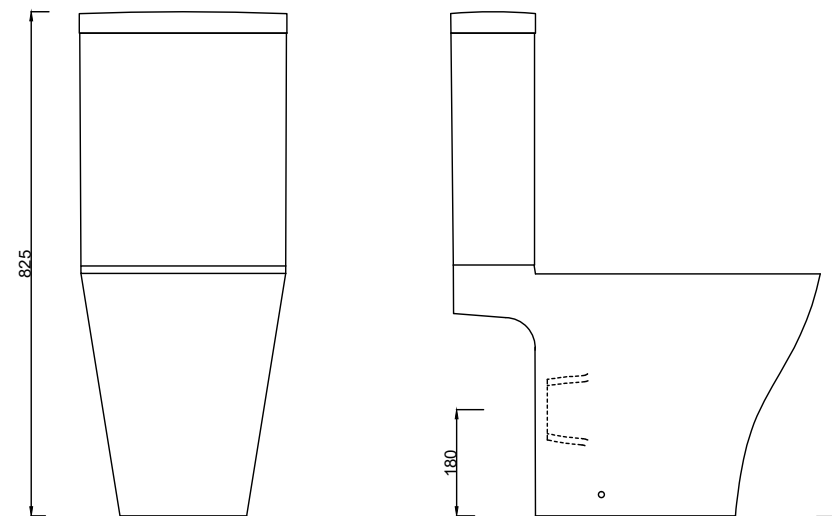

Brant Open Back Rimless Toilet Pan & Cistern

RANGE: BRANT

CODES: MLBRPAOB/MLBRCI

SIZE: H 825 x W 345 x D 615mm

MATERIAL: CERAMIC

FITTINGS: DUAL FLUSH FITTINGS

SEAT: SQUARE SOFT CLOSE STANDARD OR SLIM

FLUSH VOLUMES: 4/6L

The information contained on this page was correct at date of issue. Fitting dimensions are provided as a guide only. Some variation may occur due to manufacturing tolerances. We pursue a policy of continuing improvement in design and performance of our products and so reserve the right to change specifications without prior notice.