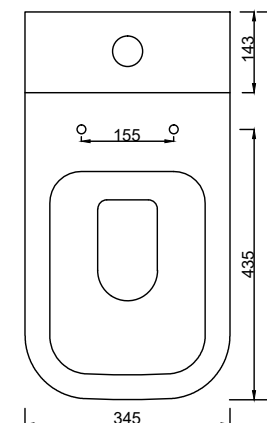

Brant Open Back Rimless Toilet Pan & Cistern

RANGE: BRANT

CODES: MLBRPAOB/MLBRCI

SIZE: H 825 x W 345 x D 615mm

MATERIAL: CERAMIC

FITTINGS: DUAL FLUSH FITTINGS

SEAT: SQUARE SOFT CLOSE STANDARD OR SLIM

FLUSH VOLUMES: 4/6L

The information contained on this page was correct at date of issue. Fitting dimensions are provided as a guide only. Some variation may occur due to manufacturing tolerances. We pursue a policy of continuing improvement in design and performance of our products and so reserve the right to change specifications without prior notice.