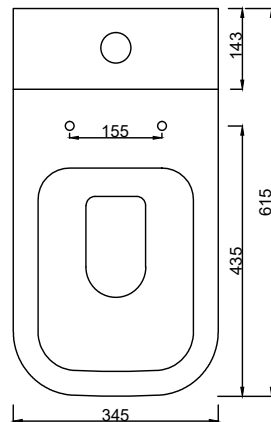

# Brant Open Back Toilet Pan & Cistern

**SIZE:** H 825 x W 345 x D 615mm

**MATERIAL:** Ceramic

**COLOUR/FINISH:** White Gloss

**FITTINGS:** Dual Flush Fittings

SHORT  
PROJECTION  
RIMLESS  
FLUSHING

The information contained on this page was correct at date of issue. Fitting dimensions are provided as a guide only. Some variation may occur due to manufacturing tolerances. We pursue a policy of continuing improvement in design and performance of our products and so reserve the right to change specifications without prior notice.