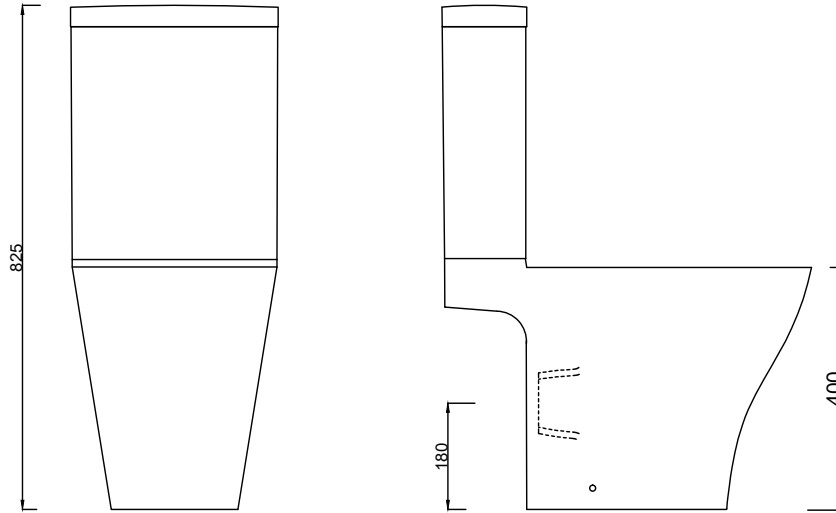

# Brant Open Back Toilet Pan & Cistern

**SIZE:** H 825 x W 345 x D 615mm

**MATERIAL:** Ceramic

**COLOUR/FINISH:** White Gloss

**FITTINGS:** Dual Flush Fittings

SHORT  
PROJECTION  
RIMLESS  
FLUSHING

The information contained on this page was correct at date of issue. Fitting dimensions are provided as a guide only. Some variation may occur due to manufacturing tolerances. We pursue a policy of continuing improvement in design and performance of our products and so reserve the right to change specifications without prior notice.