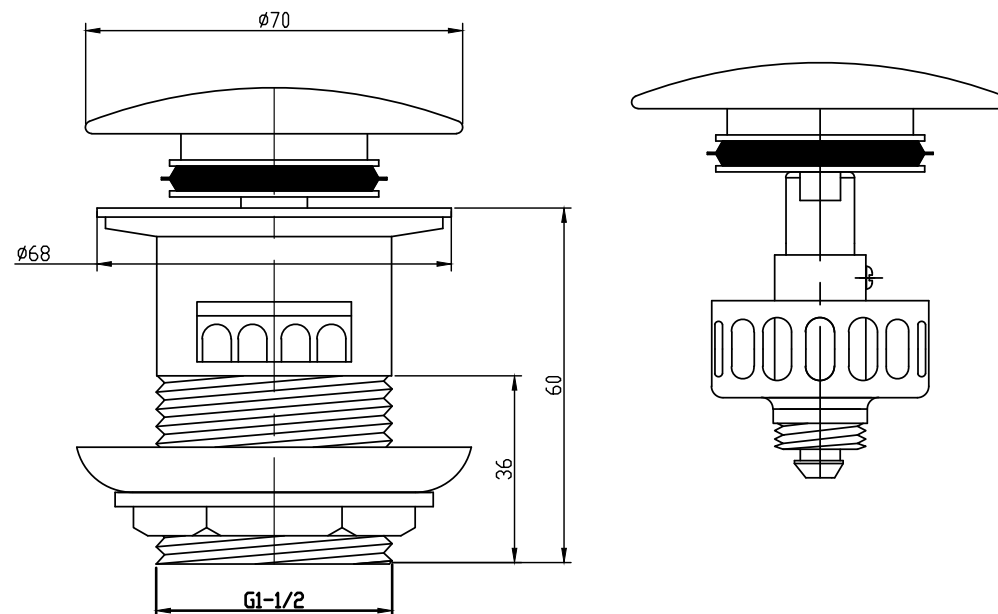

Freestanding Bath Click Clack Waste

FINISHES:

- Chrome - MLFSBAWACP
- Matt Black - MLFSBAWABL
- Brushed Brass - MLFSBAWABB
- Gun Metal - MLFSBAWAGM

The information contained on this page was correct at date of issue. Fitting dimensions are provided as a guide only. Some variation may occur due to manufacturing tolerances. We pursue a policy of continuing improvement in design and performance of our products and so reserve the right to change specifications without prior notice.