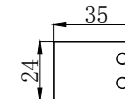

Wall Bracket