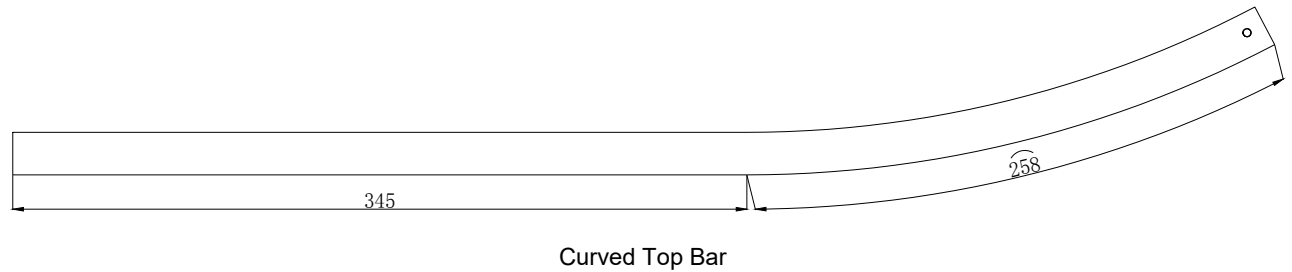

# Emmi Curved Wetroom Panel Wall Profile & Bracing Bar Kit

<b>PRODUCT CODES</b>	EMCWKITCP - Chrome EMCWKITBL - Matt Black EMCWKITBB - Brushed Brass EMCWKITGM - Gun Metal
<b>COLOURS</b>	Chrome Matt Black Brushed Brass Gun Metal
<b>SIZE</b>	Wall Profile: H 2000mm
<b>FITTING</b>	Kit includes Wall Profile & Cover Cap, Glass Clamp, 1200mm Bracing Bar, Wall Bracket, Wedge Gasket Seal and Gasket, Fitting Tool
<b>ADDITIONAL INFO</b>	<ul style="list-style-type: none"> <li>• 1200 x 900 Width Access 600mm</li> <li>• 1200 x 800 Width Access 500mm</li> <li>• 1170 - 1190mm Adjustment</li> </ul>

## COLOUR OPTIONS:

CHROME      MATT BLACK      BRUSHED BRASS      GUN METAL

Wall Profile

Wall Profile (SS)

Wall Bracket

Wall Profile Cover Cap

Wall Profile Cover Cap (SS)

Glass Clamp