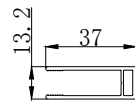

Wall Profile