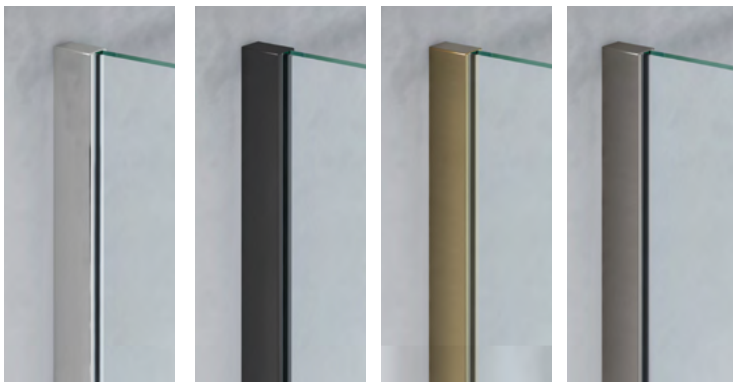

# Emmi Curved Wetroom Panel Wall Profile & Bracing Bar Kit

<b>PRODUCT CODES</b>	EMCWKITCP - Chrome EMCWKITBL - Matt Black EMCWKITBB - Brushed Brass EMCWKITGM - Gun Metal
<b>COLOURS</b>	Chrome Matt Black Brushed Brass Gun Metal
<b>SIZE</b>	Wall Profile: H 2000mm
<b>FITTING</b>	Kit includes Wall Profile & Cover Cap, Glass Clamp, 1200mm Bracing Bar, Wall Bracket, Wedge Gasket Seal and Gasket, Fitting Tool
<b>ADDITIONAL INFO</b>	<ul style="list-style-type: none"> <li>• 1200 x 900 Width Access 600mm</li> <li>• 1200 x 800 Width Access 500mm</li> <li>• 1170 - 1190mm Adjustment</li> </ul>

## COLOUR OPTIONS:

CHROME      MATT BLACK      BRUSHED BRASS      GUN METAL

Wall Profile

Wall Profile (SS)

Wall Bracket

Wall Profile Cover Cap

Wall Profile Cover Cap (SS)

Glass Clamp