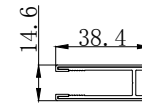

# Emmi Curved Wetroom Panel Wall Profile & Bracing Bar Kit

<b>PRODUCT CODES</b>	EMCWKITCP - Chrome EMCWKITBL - Matt Black EMCWKITBB - Brushed Brass EMCWKITGM - Gun Metal
<b>COLOURS</b>	Chrome Matt Black Brushed Brass Gun Metal
<b>SIZE</b>	Wall Profile: H 2000mm
<b>FITTING</b>	Kit includes Wall Profile & Cover Cap, Glass Clamp, 1200mm Bracing Bar, Wall Bracket, Wedge Gasket Seal and Gasket, Fitting Tool
<b>ADDITIONAL INFO</b>	<ul style="list-style-type: none"> <li>• 1200 x 900 Width Access 600mm</li> <li>• 1200 x 800 Width Access 500mm</li> <li>• 1170 - 1190mm Adjustment</li> </ul>

## COLOUR OPTIONS:

CHROME      MATT BLACK      BRUSHED BRASS      GUN METAL

Wall Profile

Wall Profile (SS)

Wall Bracket

Wall Profile Cover Cap

Wall Profile Cover Cap (SS)

Glass Clamp

Glass Clamp Cap

The information contained on this page was correct at date of issue. Fitting dimensions are provided as a guide only. Some variation may occur due to manufacturing tolerances. We pursue a policy of continuing improvement in design and performance of our products and so reserve the right to change specifications without prior notice.