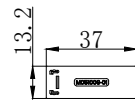

# Emmi Curved Wetroom Panel Wall Profile & Bracing Bar Kit

<b>PRODUCT CODES</b>	EMCWKITCP - Chrome EMCWKITBL - Matt Black EMCWKITBB - Brushed Brass EMCWKITGM - Gun Metal
<b>COLOURS</b>	Chrome Matt Black Brushed Brass Gun Metal
<b>SIZE</b>	Wall Profile: H 2000mm
<b>FITTING</b>	Kit includes Wall Profile & Cover Cap, Glass Clamp, 1200mm Bracing Bar, Wall Bracket, Wedge Gasket Seal and Gasket, Fitting Tool
<b>ADDITIONAL INFO</b>	<ul style="list-style-type: none"> <li>• 1200 x 900 Width Access 600mm</li> <li>• 1200 x 800 Width Access 500mm</li> <li>• 1170 - 1190mm Adjustment</li> </ul>

## COLOUR OPTIONS:

CHROME      MATT BLACK      BRUSHED BRASS      GUN METAL

Wall Profile

Wall Profile (SS)

Wall Bracket

Wall Profile Cover Cap

Wall Profile Cover Cap (SS)

Glass Clamp

Glass Clamp Cap

The information contained on this page was correct at date of issue. Fitting dimensions are provided as a guide only. Some variation may occur due to manufacturing tolerances. We pursue a policy of continuing improvement in design and performance of our products and so reserve the right to change specifications without prior notice.