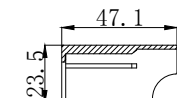

# Emmi Curved Wetroom Panel Wall Profile & Bracing Bar Kit

<b>PRODUCT CODES</b>	EMCWKITCP - Chrome EMCWKITBL - Matt Black EMCWKITBB - Brushed Brass EMCWKITGM - Gun Metal
<b>COLOURS</b>	Chrome Matt Black Brushed Brass Gun Metal
<b>SIZE</b>	Wall Profile: H 2000mm
<b>FITTING</b>	Kit includes Wall Profile & Cover Cap, Glass Clamp, 1200mm Bracing Bar, Wall Bracket, Wedge Gasket Seal and Gasket, Fitting Tool
<b>ADDITIONAL INFO</b>	<ul style="list-style-type: none"> <li>• 1200 x 900 Width Access 600mm</li> <li>• 1200 x 800 Width Access 500mm</li> <li>• 1170 - 1190mm Adjustment</li> </ul>

## COLOUR OPTIONS:

CHROME      MATT BLACK      BRUSHED BRASS      GUN METAL

Wall Profile

Wall Profile (SS)

Wall Bracket

Wall Profile Cover Cap

Wall Profile Cover Cap (SS)

Glass Clamp

Glass Clamp Cap

The information contained on this page was correct at date of issue. Fitting dimensions are provided as a guide only. Some variation may occur due to manufacturing tolerances. We pursue a policy of continuing improvement in design and performance of our products and so reserve the right to change specifications without prior notice.