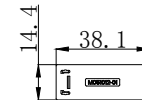

# Emmi Curved Wetroom Panel Wall Profile & Bracing Bar Kit

<b>PRODUCT CODES</b>	EMCWKITCP - Chrome EMCWKITBL - Matt Black EMCWKITBB - Brushed Brass EMCWKITGM - Gun Metal
<b>COLOURS</b>	Chrome Matt Black Brushed Brass Gun Metal
<b>SIZE</b>	Wall Profile: H 2000mm
<b>FITTING</b>	Kit includes Wall Profile & Cover Cap, Glass Clamp, 1200mm Bracing Bar, Wall Bracket, Wedge Gasket Seal and Gasket, Fitting Tool
<b>ADDITIONAL INFO</b>	<ul style="list-style-type: none"> <li>• 1200 x 900 Width Access 600mm</li> <li>• 1200 x 800 Width Access 500mm</li> <li>• 1170 - 1190mm Adjustment</li> </ul>

## COLOUR OPTIONS:

CHROME      MATT BLACK      BRUSHED BRASS      GUN METAL

Wall Profile

Wall Profile (SS)

Wall Bracket

Wall Profile Cover Cap

Wall Profile Cover Cap (SS)

Glass Clamp

Glass Clamp Cap

The information contained on this page was correct at date of issue. Fitting dimensions are provided as a guide only. Some variation may occur due to manufacturing tolerances. We pursue a policy of continuing improvement in design and performance of our products and so reserve the right to change specifications without prior notice.