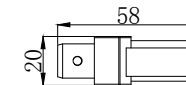

# Emmi Curved Wetroom Panel Wall Profile & Bracing Bar Kit

<b>PRODUCT CODES</b>	EMCWKITCP - Chrome EMCWKITBL - Matt Black EMCWKITBB - Brushed Brass EMCWKITGM - Gun Metal
<b>COLOURS</b>	Chrome Matt Black Brushed Brass Gun Metal
<b>SIZE</b>	Wall Profile: H 2000mm
<b>FITTING</b>	Kit includes Wall Profile & Cover Cap, Glass Clamp, 1200mm Bracing Bar, Wall Bracket, Wedge Gasket Seal and Gasket, Fitting Tool
<b>ADDITIONAL INFO</b>	<ul style="list-style-type: none"> <li>• 1200 x 900 Width Access 600mm</li> <li>• 1200 x 800 Width Access 500mm</li> <li>• 1170 - 1190mm Adjustment</li> </ul>

## COLOUR OPTIONS:

CHROME      MATT BLACK      BRUSHED BRASS      GUN METAL

Wall Profile

Wall Profile (SS)

Wall Bracket

Wall Profile Cover Cap

Wall Profile Cover Cap (SS)

Glass Clamp