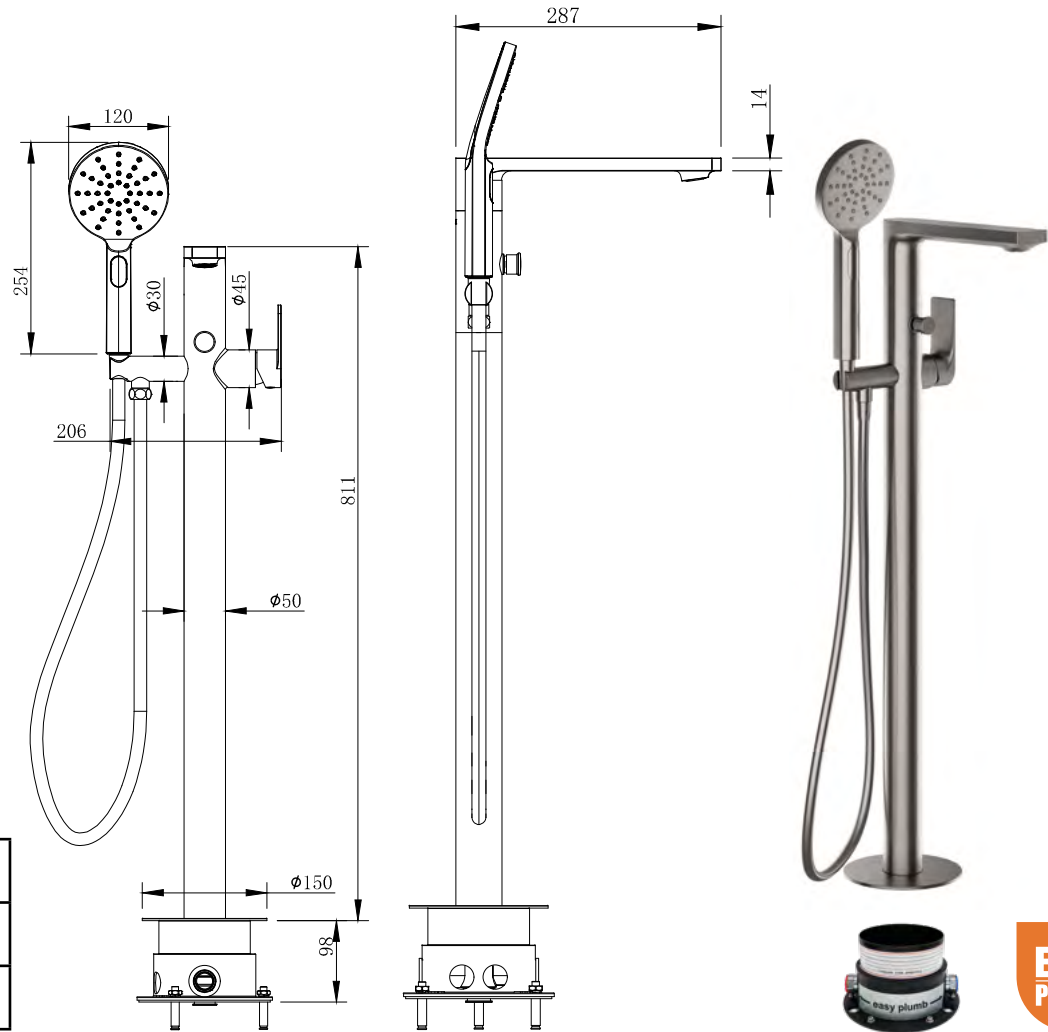

Kallan Gun Metal EasyPlumb Floorstanding Bath Shower Mixer - MLTAKA6GM

CONSTRUCTION	Brass Body (CuZn40Pb2), EN CW617N (equivalent to BS CZ122)
FINISHES	Gun Metal PVD Finish
PRODUCT TYPE	Contemporary
WATER PRESSURE	Min. 1.0bar, Max. 6.0bar
PLUMBING SYSTEMS	Suitable for all plumbing systems, max. supply pressure differential requirement no greater than 5.1
CARTRIDGE	35mm Ceramic Disc
AERATOR	Neoperl Spout
FITTING	Easy-Plumb Box with Tucai Flexi Tails
CERTIFICATION	Manufactured to comply with WRAS
STANDARDS	Complies with BS5412, BS EN200
ADDITIONAL INFORMATION	Triple Function Push Button Handset 1.5m PVC Antibacterial Hose

Flow Rates (Litres per minute)

SYSTEM PRESSURE	0.1 Bar	0.2 Bar	0.3 Bar	0.5 Bar	1.0 Bar	1.5 Bar	2.0 Bar	3.0 Bar	4.0 Bar	5.0 Bar
Spout	-	-	-	9.4	12.9	-	17.8	21.7	24.8	27.7
Handset	-	-	-	4.3	5.8	-	7.9	9.6	11.0	12.2