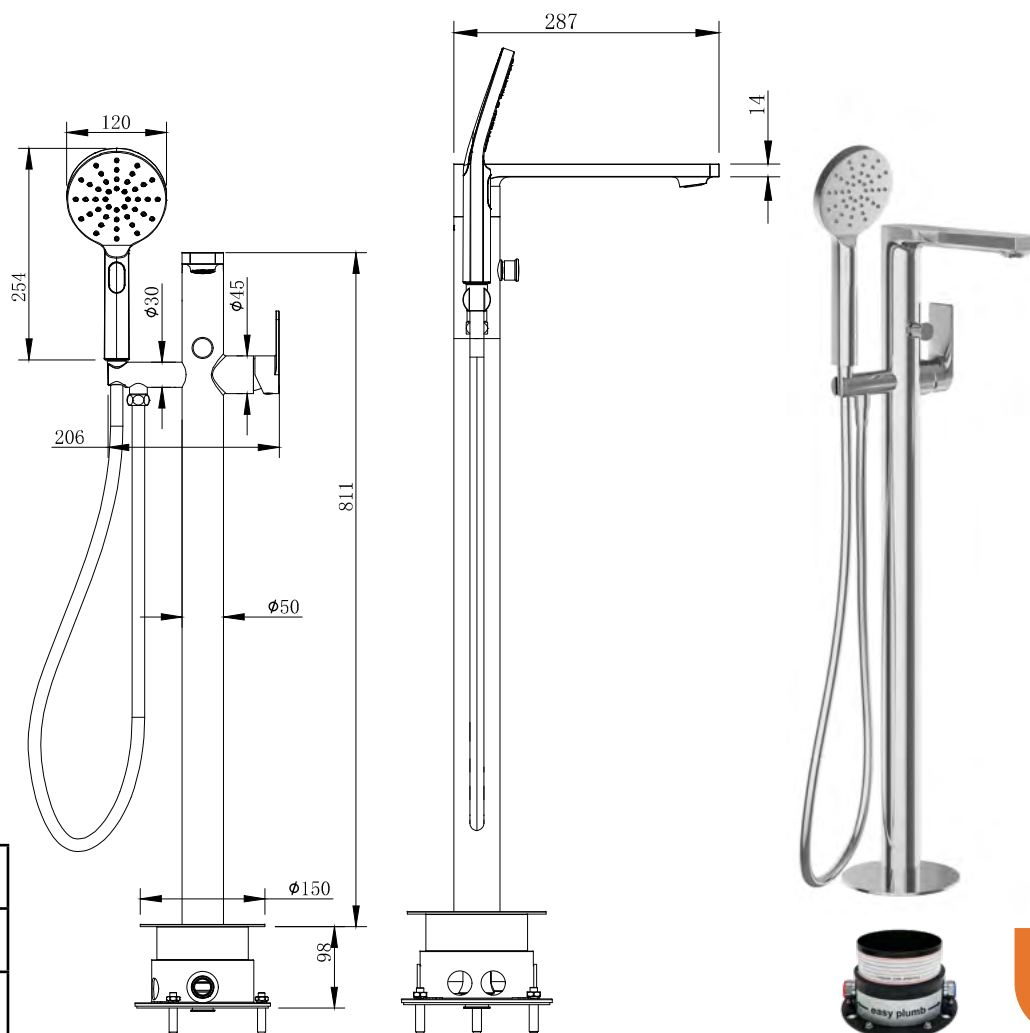

Kallan Chrome EasyPlumb Floorstanding Bath Shower Mixer - MLTAKA6CP

CONSTRUCTION	Brass Body (CuZn40Pb2), EN CW617N (equivalent to BS CZ122)
FINISHES	Chrome
PRODUCT TYPE	Contemporary
WATER PRESSURE	Min. 1.0bar, Max. 6.0bar
PLUMBING SYSTEMS	Suitable for all plumbing systems, max. supply pressure differential requirement no greater than 5.1
CARTRIDGE	35mm Ceramic Disc
AERATOR	Neoperl Spout
FITTING	Easy-Plumb Box with Tucai Flexi Tails
CERTIFICATION	Manufactured to comply with WRAS
STANDARDS	Complies with BS5412, BS EN200
ADDITIONAL INFORMATION	Triple Function Push Button Handset 1.5m PVC Antibacterial Hose

Flow Rates (Litres per minute)

SYSTEM PRESSURE	0.1 Bar	0.2 Bar	0.3 Bar	0.5 Bar	1.0 Bar	1.5 Bar	2.0 Bar	3.0 Bar	4.0 Bar	5.0 Bar
Spout	-	-	-	9.4	12.9	-	17.8	21.7	24.8	27.7
Handset	-	-	-	4.3	5.8	-	7.9	9.6	11.0	12.2