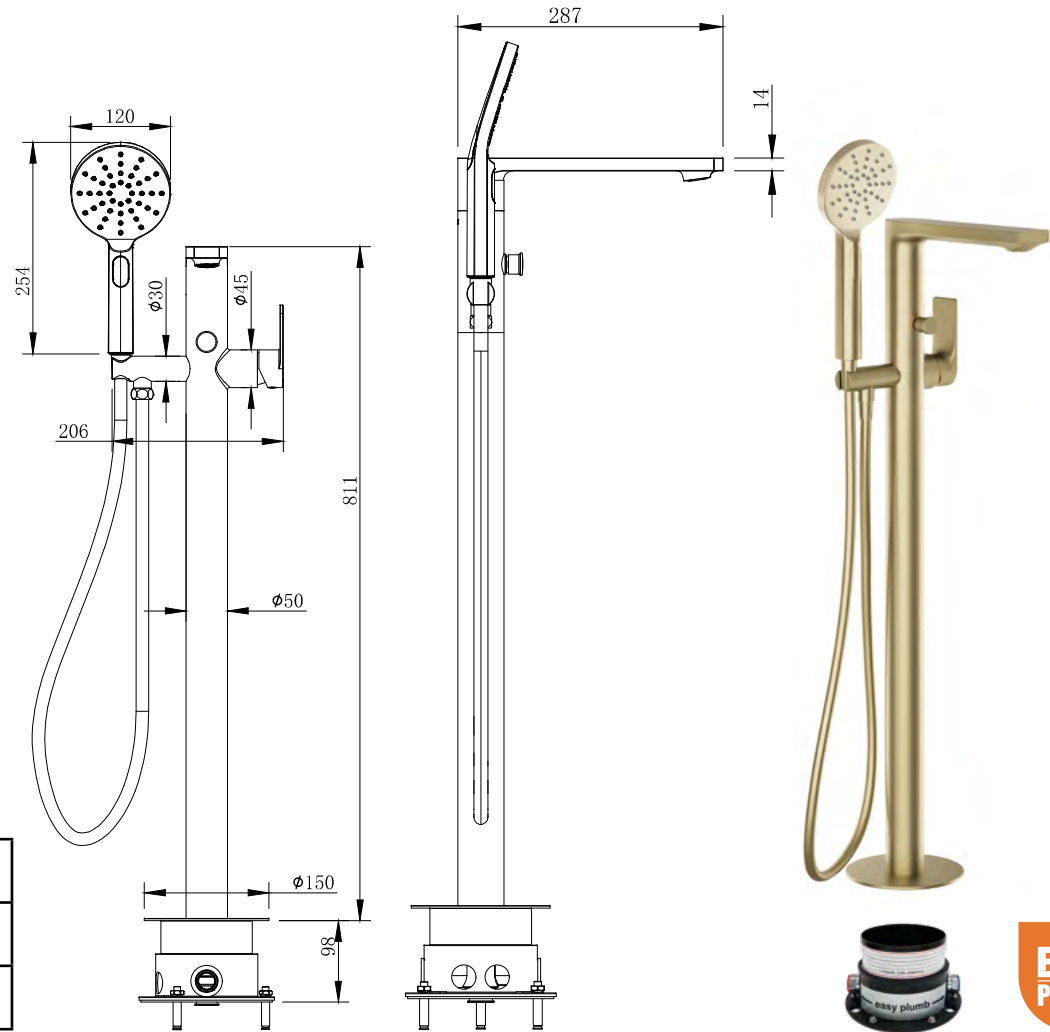

# Kallan Brushed Brass EasyPlumb Floorstanding Bath Shower Mixer - MLTAKA6BB

<b>CONSTRUCTION</b>	Brass Body (CuZn40Pb2), EN CW617N (equivalent to BS CZ122)
<b>FINISHES</b>	Brushed Brass PVD Finish
<b>PRODUCT TYPE</b>	Contemporary
<b>WATER PRESSURE</b>	Min. 1.0bar, Max. 6.0bar
<b>PLUMBING SYSTEMS</b>	Suitable for all plumbing systems, max. supply pressure differential requirement no greater than 5.1
<b>CARTRIDGE</b>	35mm Ceramic Disc
<b>AERATOR</b>	Neoperl Spout
<b>FITTING</b>	Easy-Plumb Box with Tucai Flexi Tails
<b>CERTIFICATION</b>	Manufactured to comply with WRAS
<b>STANDARDS</b>	Complies with BS5412, BS EN200
<b>ADDITIONAL INFORMATION</b>	Triple Function Push Button Handset 1.5m PVC Antibacterial Hose

## Flow Rates (Litres per minute)

SYSTEM PRESSURE	0.1 Bar	0.2 Bar	0.3 Bar	0.5 Bar	1.0 Bar	1.5 Bar	2.0 Bar	3.0 Bar	4.0 Bar	5.0 Bar
Spout	-	-	-	9.4	12.9	-	17.8	21.7	24.8	27.7
Handset	-	-	-	4.3	5.8	-	7.9	9.6	11.0	12.2