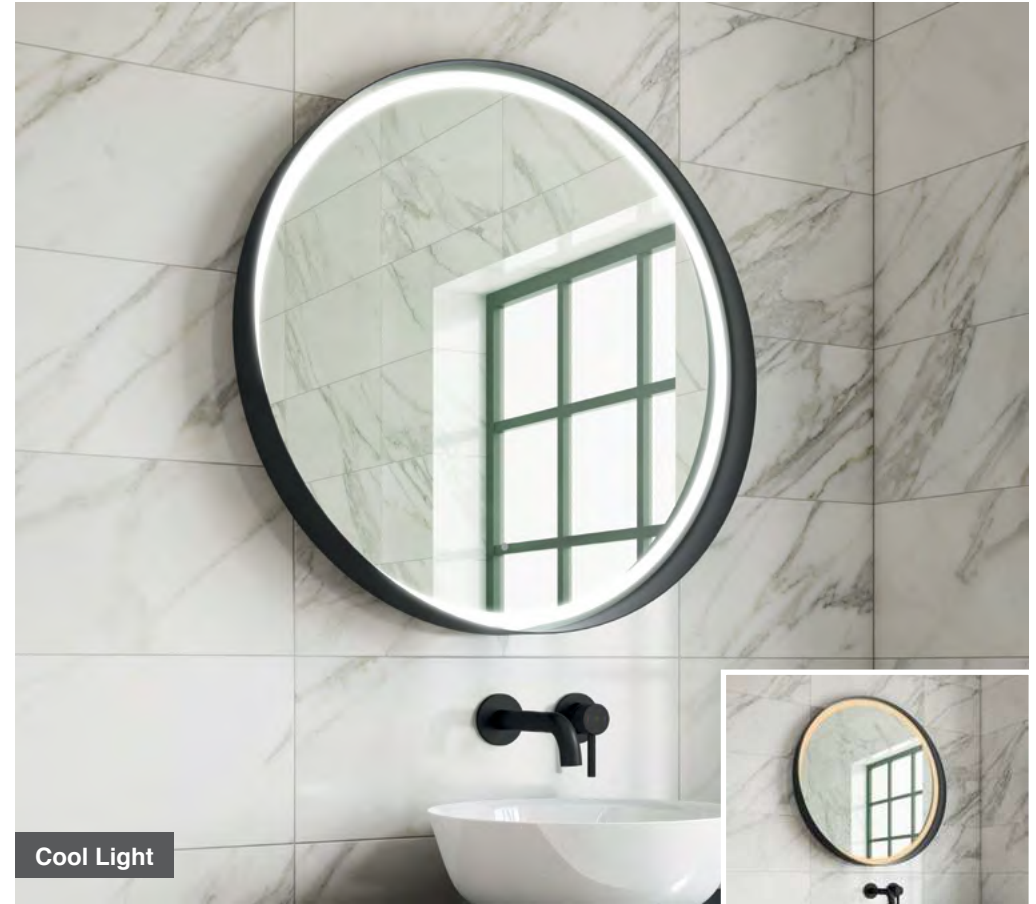

H 1000 x W 1000 x D 30mm

MLMIZAN100

€839

Features

- LED Slimline Mirror
- Multi Functional Contactless Sensor Controls Light from Cool - Warm & Brightness with Memory Function
- Ambient Lighting
- Heated Demister Pad
- IP44

LED Mirrors

Cool Light

Warm Light

Cian 60

H 600 x W 600 x D 110mm

MLMICIA60 €441

IP44

Features

- Black Framed LED Mirror with Shelf
- Multi Functional Contactless Sensor Controls Light from Cool - Warm & Brightness with Memory Function
- Heated Demister Pad
- IP44

Cool Light

Warm Light

Cian 80

H 800 x W 800 x D 110mm