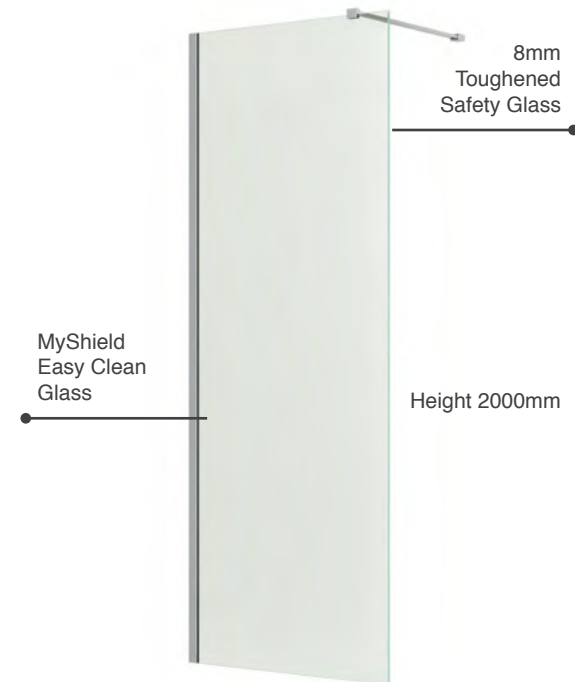

Emmi Wetroom Panel 8mm Glass Only

Code	Glass Size (mm)	Adjustment inc. Wall Profile (mm)	Price
EMWG70	664	670-690	€190
EMWG80	764	770-790	€202
EMWG90	864	870-890	€219
EMWG100	964	970-990	€232
EMWG110	1064	1070-1090	€261
EMWG120	1164	1170-1190	€278
EMWG140	1364	1370-1390	€318