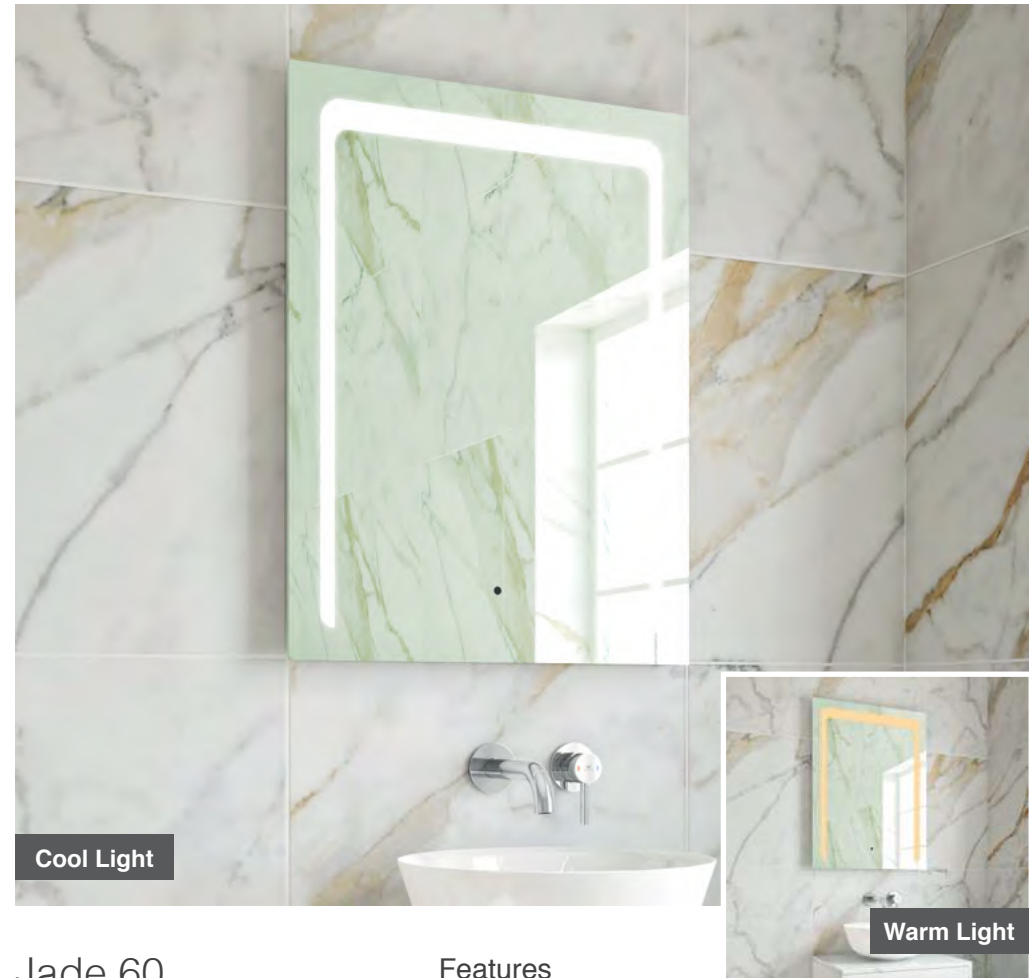

Warm Light

Lyle 120

H 600 x W 1200 x D 30mm

MLMILYL120

€702

Features

- LED Slimline Mirror
- Multi Functional Contactless Sensor Controls Light from Cool - Warm & Brightness with Memory Function
- Ambient Lighting
- Landscape or Portrait
- Heated Demister Pad
- IP44

LED Mirrors

Jade 50

H 700 x W 500 x D 50mm

MLMIJAD50 €389

Features

- LED Mirror
- Multi Functional Contactless Sensor Controls Light from Cool - Warm & Brightness with Memory Function
- Ambient Downlight
- Portrait
- Heated Demister Pad
- Charging Socket
- IP44

Jade 60

H 800 x W 600 x D 50mm

MLMIJAD60 €456

Features

- LED Mirror
- Multi Functional Contactless Sensor Controls Light from Cool - Warm & Brightness with Memory Function
- Ambient Downlight
- Portrait
- Heated Demister Pad
- Charging Socket
- IP44