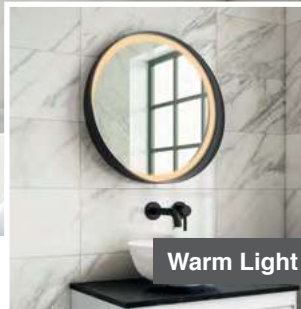

LED Mirrors

Cool Light

Warm Light

Cian 60

H 600 x W 600 x D 110mm

MLMICIA60 €441

IP44

Features

- Black Framed LED Mirror with Shelf
- Multi Functional Contactless Sensor Controls Light from Cool - Warm & Brightness with Memory Function
- Heated Demister Pad
- IP44

Cool Light

Warm Light

Cian 80

H 800 x W 800 x D 110mm

MLMICIA80 €731

IP44

Features

- Black Framed LED Mirror with Shelf
- Multi Functional Contactless Sensor Controls Light from Cool - Warm & Brightness with Memory Function
- Heated Demister Pad
- IP44