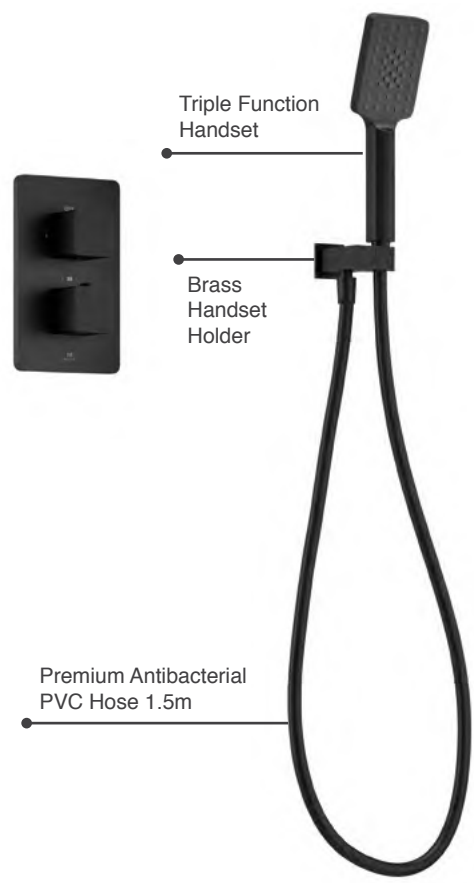

DASHKIT1BL

€1,024

P 1.0

NEW

Dayla - Black

250mm Brass Head

Triple Function Handset

Brass Handset Holder