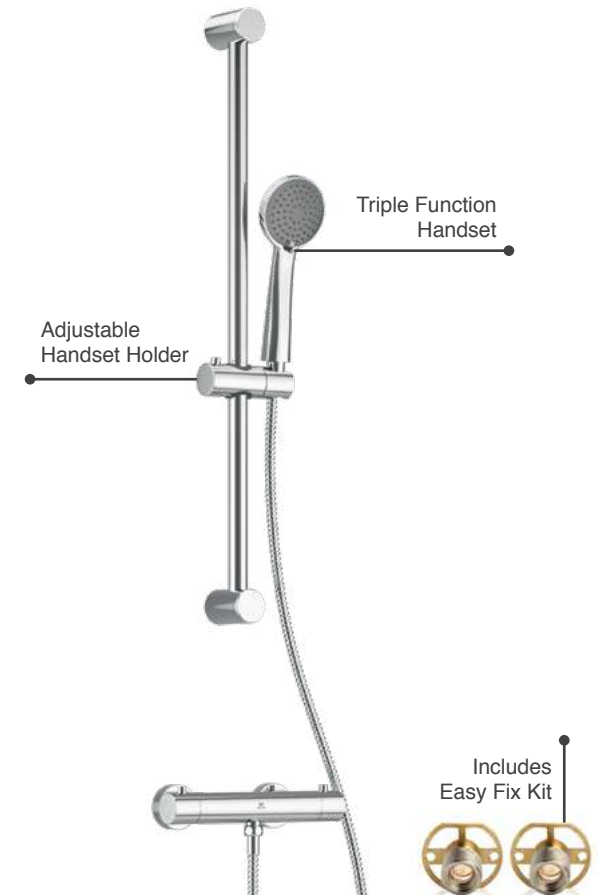

Alton

Alton

- Thermostatic Exposed Shower Valve
- Chrome Adjustable Triple Function Handset
- Chrome Adjustable Handset Holder
- Standard Chrome Hose 1.5m
- Easy Fix Kit

MLSHALCP €261

P 0.2

P Minimum bar pressure required to outlet