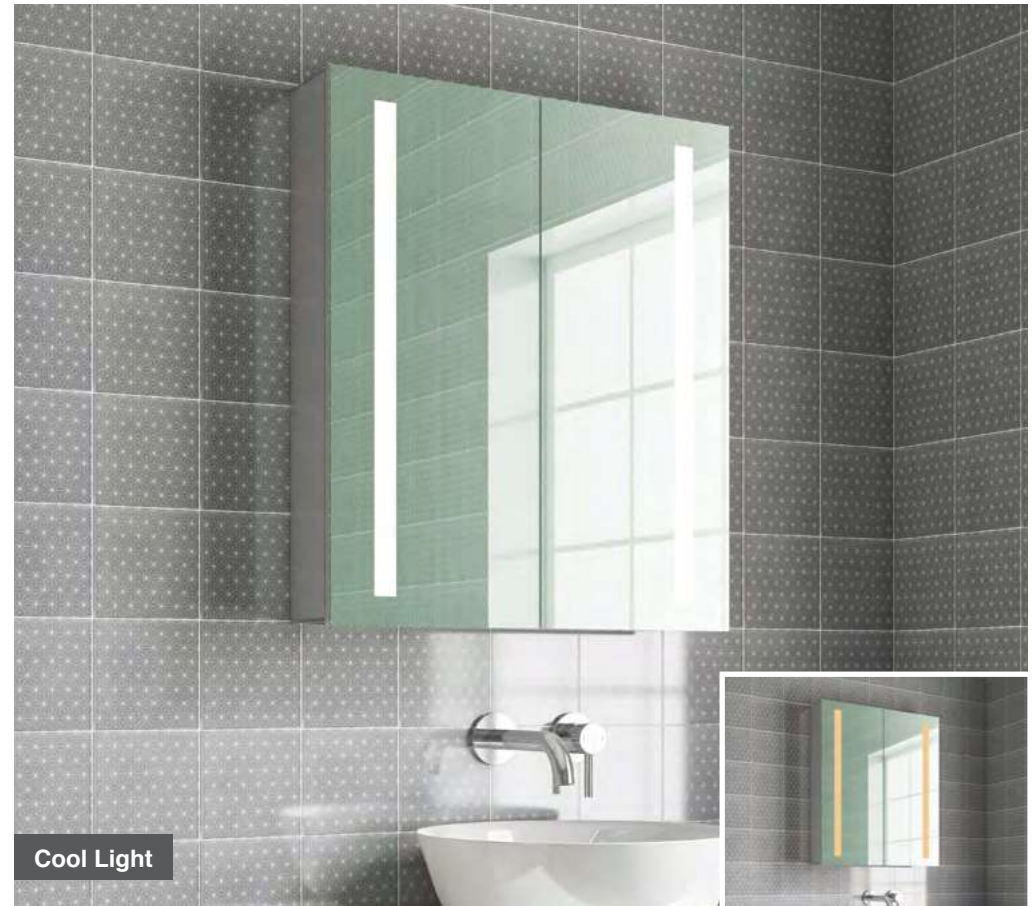

Cool Light

Warm Light

Annie 60

H 700 x W 600 x D 130mm

MLCAANN60

€635