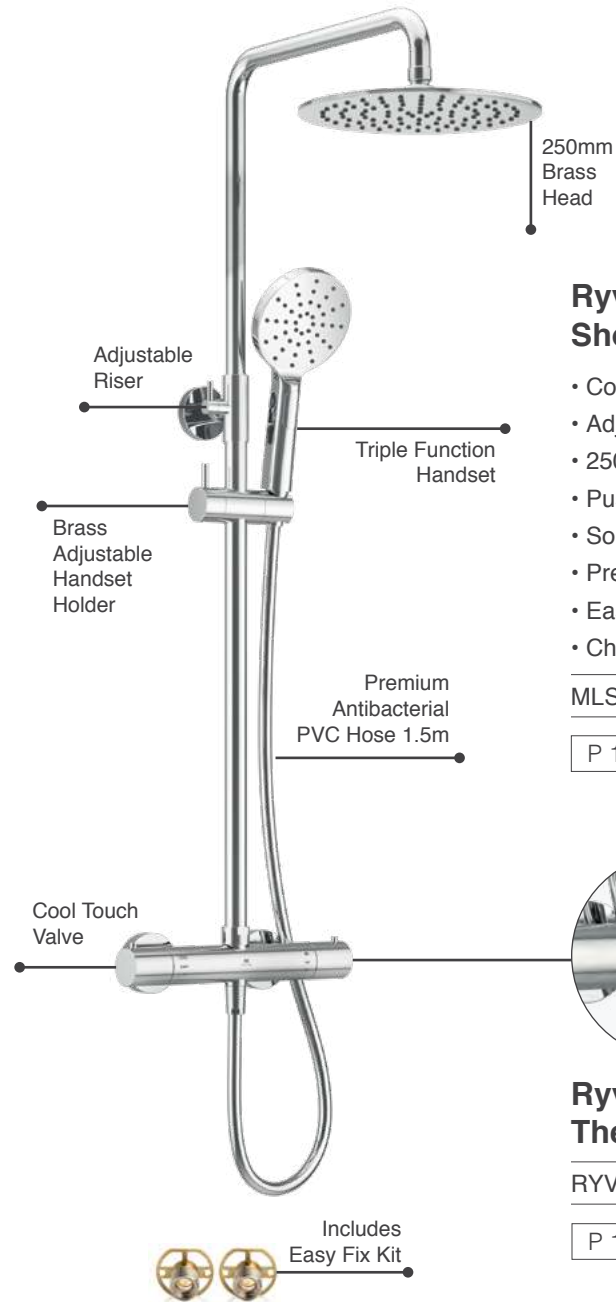

Ryver - Chrome

Ryver Exposed Thermostatic Shower

- Cool Touch Thermostatic Exposed Valve
- Adjustable Riser Rail Kit
- 250mm Brass Head
- Push Button Triple Function Handset
- Solid Brass Adjustable Handset Holder
- Premium Antibacterial PVC Shower Hose 1.5m
- Easy Fix Kit
- Chrome Finish

MLSHRYCP

€579

P 1.0

Upgrade The Look
Shower Kit available with Knurled Handles

Ryver Knurled Exposed Thermostatic Shower

RYVSHOKCP

€621

P 1.0