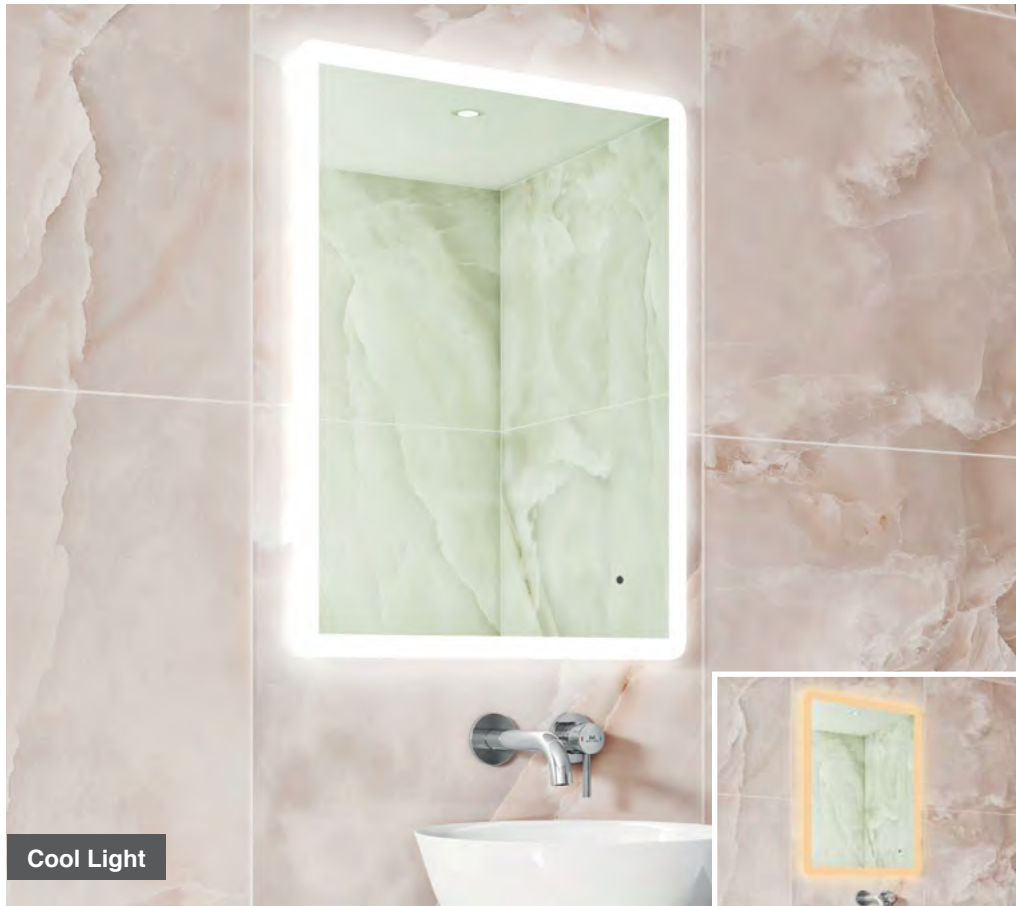

LED Mirrors

Cool Light

Warm Light

Lyle 60

H 800 x W 600 x D 30mm

MLMILYL60

€421