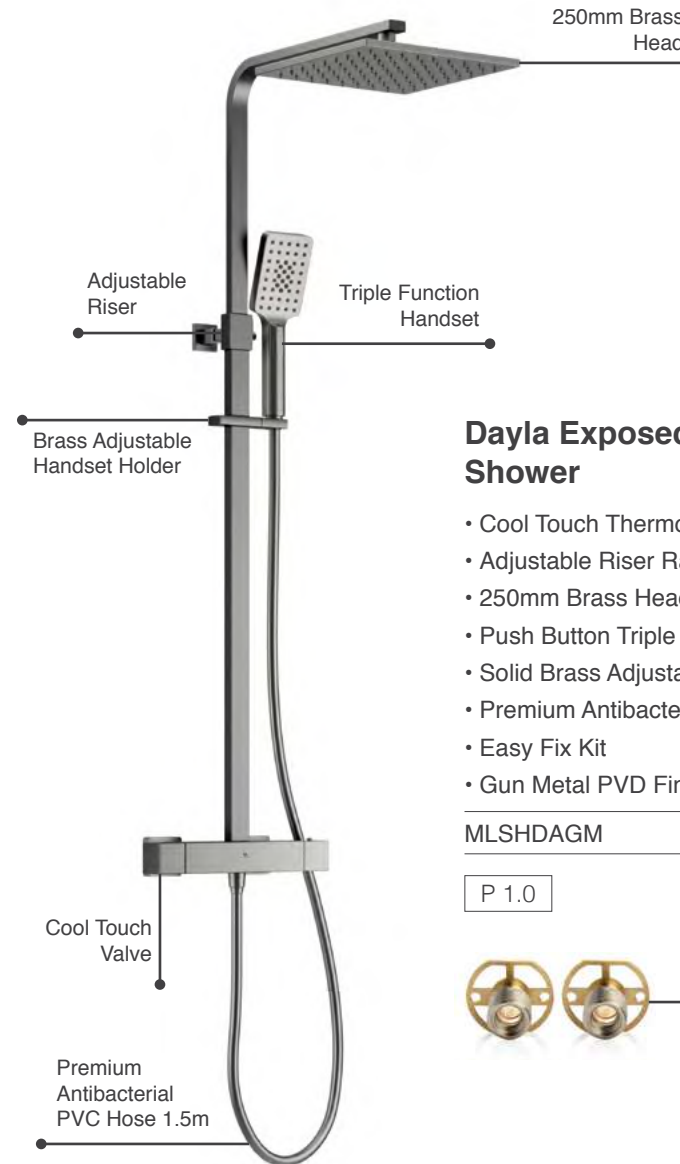

DASHKIT3BB €1,472

P 1.0

P Minimum bar pressure required to outlet

NEW

Dayla - Gun Metal

Dayla Exposed Thermostatic Shower

- Cool Touch Thermostatic Exposed Shower Valve
- Adjustable Riser Rail Kit
- 250mm Brass Head
- Push Button Triple Function Handset
- Solid Brass Adjustable Handset Holder
- Premium Antibacterial PVC Shower Hose 1.5m
- Easy Fix Kit
- Gun Metal PVD Finish