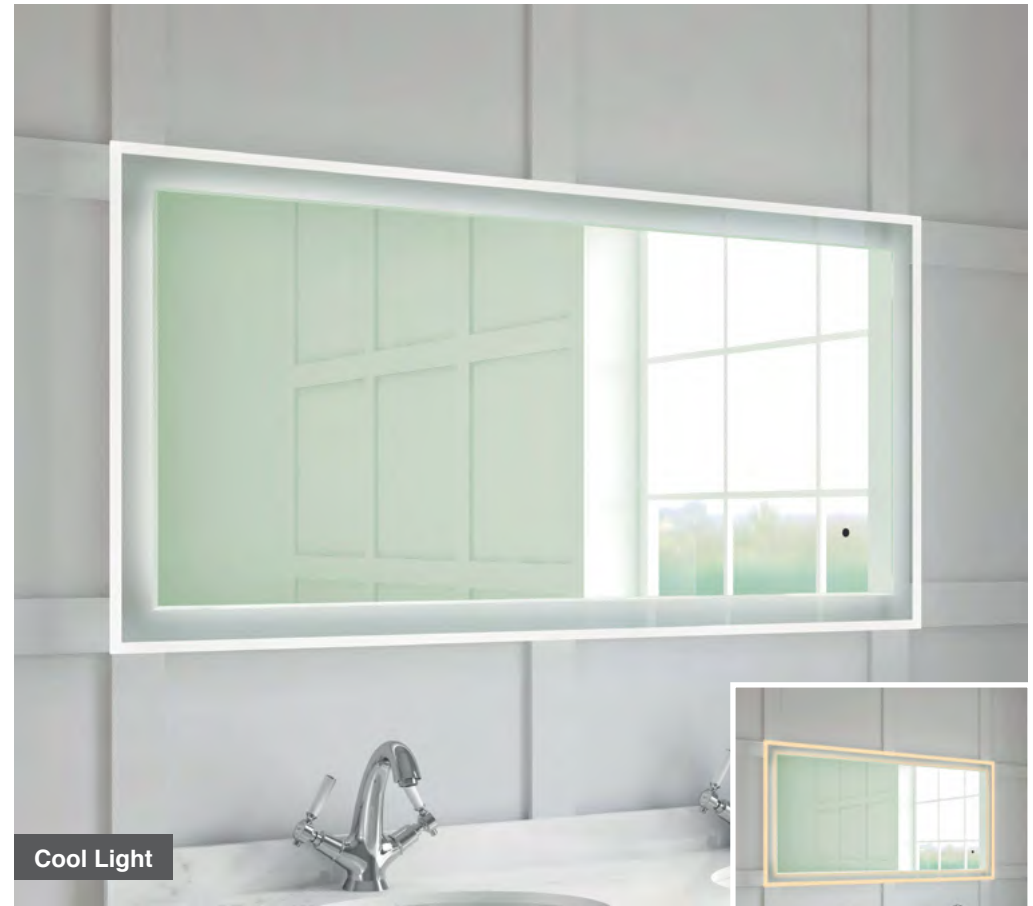

LED Mirrors

Farnham 50

H 700 x W 500 x D 30mm

MLMIFAR50 €478

Features

- LED Slimline Mirror
- Multi Functional Contactless Sensor Controls Light from Cool - Warm Brightness with Memory Function
- Ambient Lighting
- Landscape or Portrait
- Heated Demister Pad
- IP44

Farnham 60

H 800 x W 600 x D 30mm

MLMIFAR60 €539

Features

- LED Slimline Mirror
- Multi Functional Contactless Sensor Controls Light from Cool - Warm Brightness with Memory Function
- Ambient Lighting
- Landscape or Portrait
- Heated Demister Pad
- IP44

LED Mirrors

Cool Light

Warm Light

Farnham 100

H 600 x W 1000 x D 30mm

MLMIFAR100

€598

Features

- LED Slimline Mirror
- Multi Functional Contactless Sensor Controls Light from Cool - Warm Brightness with Memory Function
- Ambient Lighting
- Landscape or Portrait
- Heated Demister Pad
- IP44

Cool Light