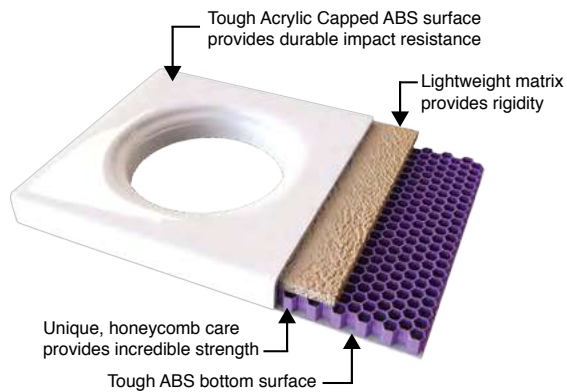

Wetroom Floor Formers

Floor Formers

WRFF90SQ	Wetroom Floor Former 900 x 900mm - 22mm Depth	€569
WRFF100SQ	Wetroom Floor Former 1000 x 1000mm - 22mm Depth	€569
WRFF140X90	Wetroom Floor Former 1400 x 900mm - 22mm Depth	€569
WRFF150X80	Wetroom Floor Former 1500 x 800mm - 22mm Depth	€569

Wastes

WRFFWATI	Wetroom Floor Former Tile Floor Waste	€306
WRFFWAVI	Wetroom Floor Former Vinyl Floor Waste	€306

Easy Plumb Kit

Height 100mm (Excluding Tray)

EPKSQRT Square & Rectangle Easy Plumb Kit suits trays up to 1700mm* **€185**

EPKQD Quadrant & Offset Quadrant Easy Plumb Kit suits trays up to 1200mm* **€163**

* Panel cut to suit size.

Flexi-Seal

Flexible Waterproof Seal

FS1.8	1.8 Metre Flexi-Seal	€37
FS2	2 Metre Flexi-Seal	€40
FS2.5	2.5 Metre Flexi-Seal	€47
FS3	3 Metre Flexi-Seal	€57
FS3.2	3.2 Metre Flexi-Seal	€62
FS4	4 Metre Flexi-Seal	€74
FS20	20 Metre Flexi-Seal	€367