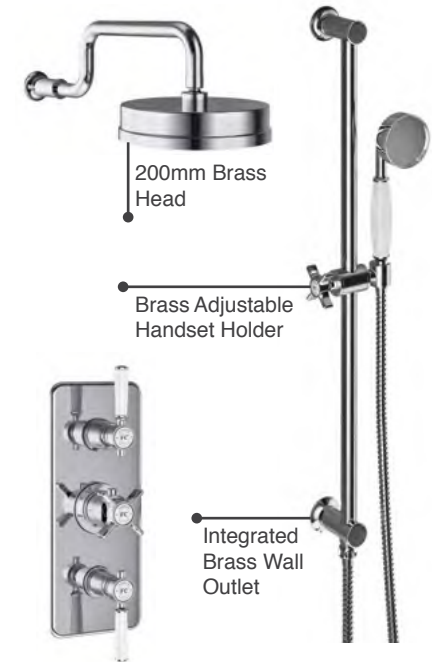

Farnham Traditional Shower Kit 1

- 410mm Traditional Shower Arm
- 200mm Brass Shower Head with Rub Clean Nozzles
- Adjustable Sliding Rail Kit integrated Brass Wall Outlet
- Brass Adjustable Handset Holder
- Brass / Ceramic Handset
- Standard Chrome Hose 1.5m
- Triple 2 Outlet Thermostatic Concealed Valve

FARSHOKIT1

€1,097

P 1.0

P Minimum bar pressure required to outlet