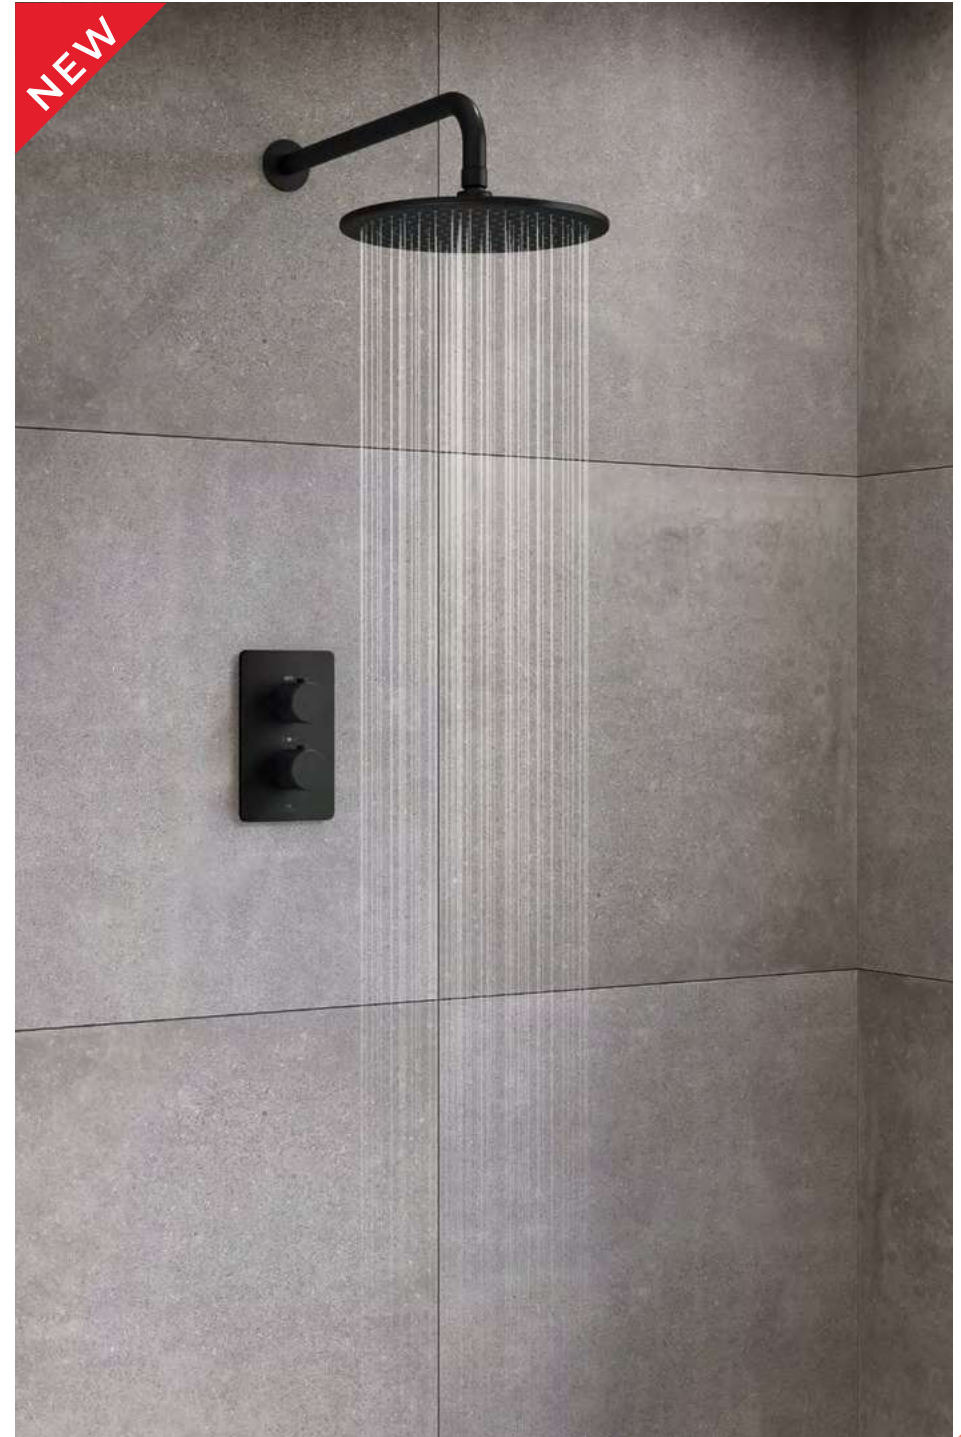

RYSHKIT1BL **€933**

P 1.0

Upgrade The Look
Shower Kit available with
Knurled Handles

Ryver Knurled Shower Kit 1

RYSHKIT1KNBL **€973**

P 1.0

NEW

Ryver - Black