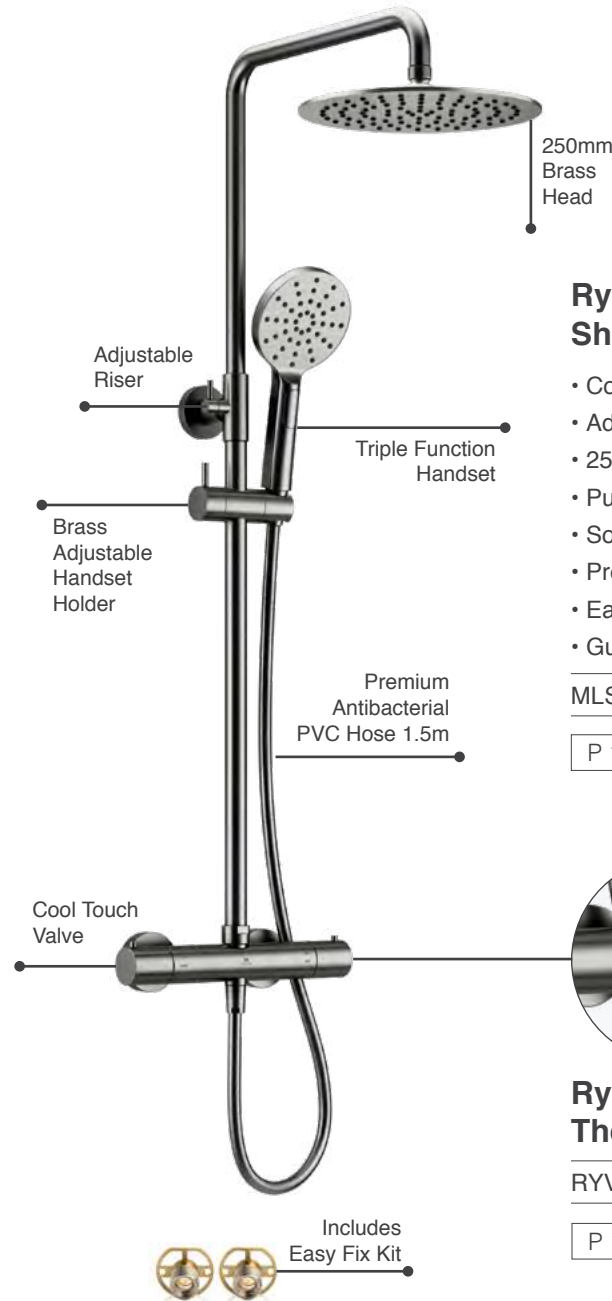

Ryver - Gun Metal

Ryver Exposed Thermostatic Shower

- Cool Touch Thermostatic Exposed Valve
- Adjustable Riser Rail Kit
- 250mm Brass Head
- Push Button Triple Function Handset
- Solid Brass Adjustable Handset Holder
- Premium Antibacterial PVC Shower Hose 1.5m
- Easy Fix Kit
- Gun Metal PVD Finish