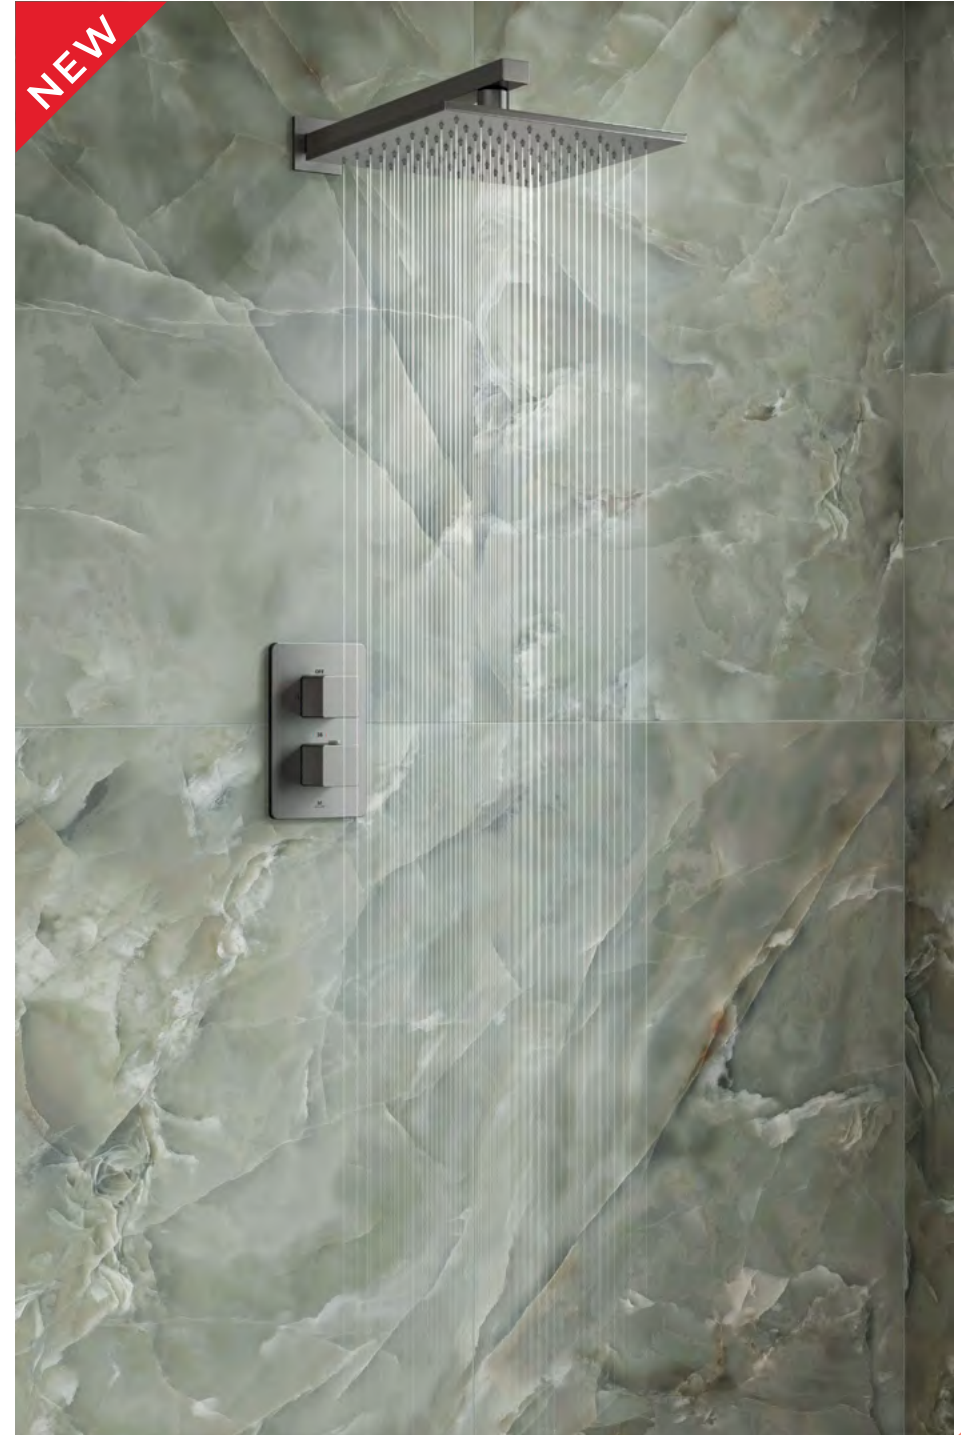

Dayla Shower Kit 1

- Dayla 380mm Shower Arm
- Dayla 250mm Square Brass Head
- Universal Easy-Plumb Concealed Valve Box
- 1 Outlet Thermostatic Mixer Valve & Diverter
- 1 Outlet Wall Plate with Square Valves
- Gun Metal PVD Finish

DASHKIT1GM

€1,137

P 1.0