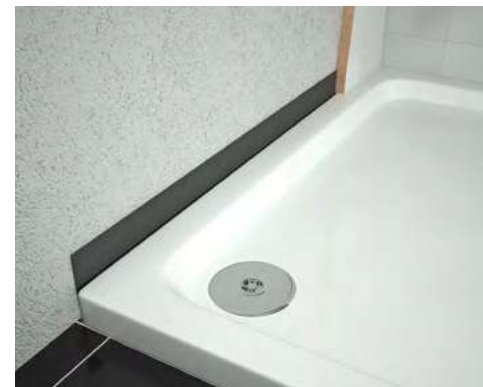

Wetroom Floor Formers

Floor Formers

WRFF90SQ	Wetroom Floor Former 900 x 900mm - 22mm Depth	€569
WRFF100SQ	Wetroom Floor Former 1000 x 1000mm - 22mm Depth	€569
WRFF140X90	Wetroom Floor Former 1400 x 900mm - 22mm Depth	€569
WRFF150X80	Wetroom Floor Former 1500 x 800mm - 22mm Depth	€569

Wastes

WRFFWATI	Wetroom Floor Former Tile Floor Waste	€306
WRFFWAVI	Wetroom Floor Former Vinyl Floor Waste	€306

Easy Plumb Kit

Height 100mm (Excluding Tray)

EPKSQRT Square & Rectangle Easy Plumb Kit suits trays up to 1700mm* **€185**

EPKQD Quadrant & Offset Quadrant Easy Plumb Kit suits trays up to 1200mm* **€163**

* Panel cut to suit size.

Flexi-Seal

Flexible Waterproof Seal

FS1.8	1.8 Metre Flexi-Seal	€37
FS2	2 Metre Flexi-Seal	€40
FS2.5	2.5 Metre Flexi-Seal	€47
FS3	3 Metre Flexi-Seal	€57
FS3.2	3.2 Metre Flexi-Seal	€62
FS4	4 Metre Flexi-Seal	€74
FS20	20 Metre Flexi-Seal	€367