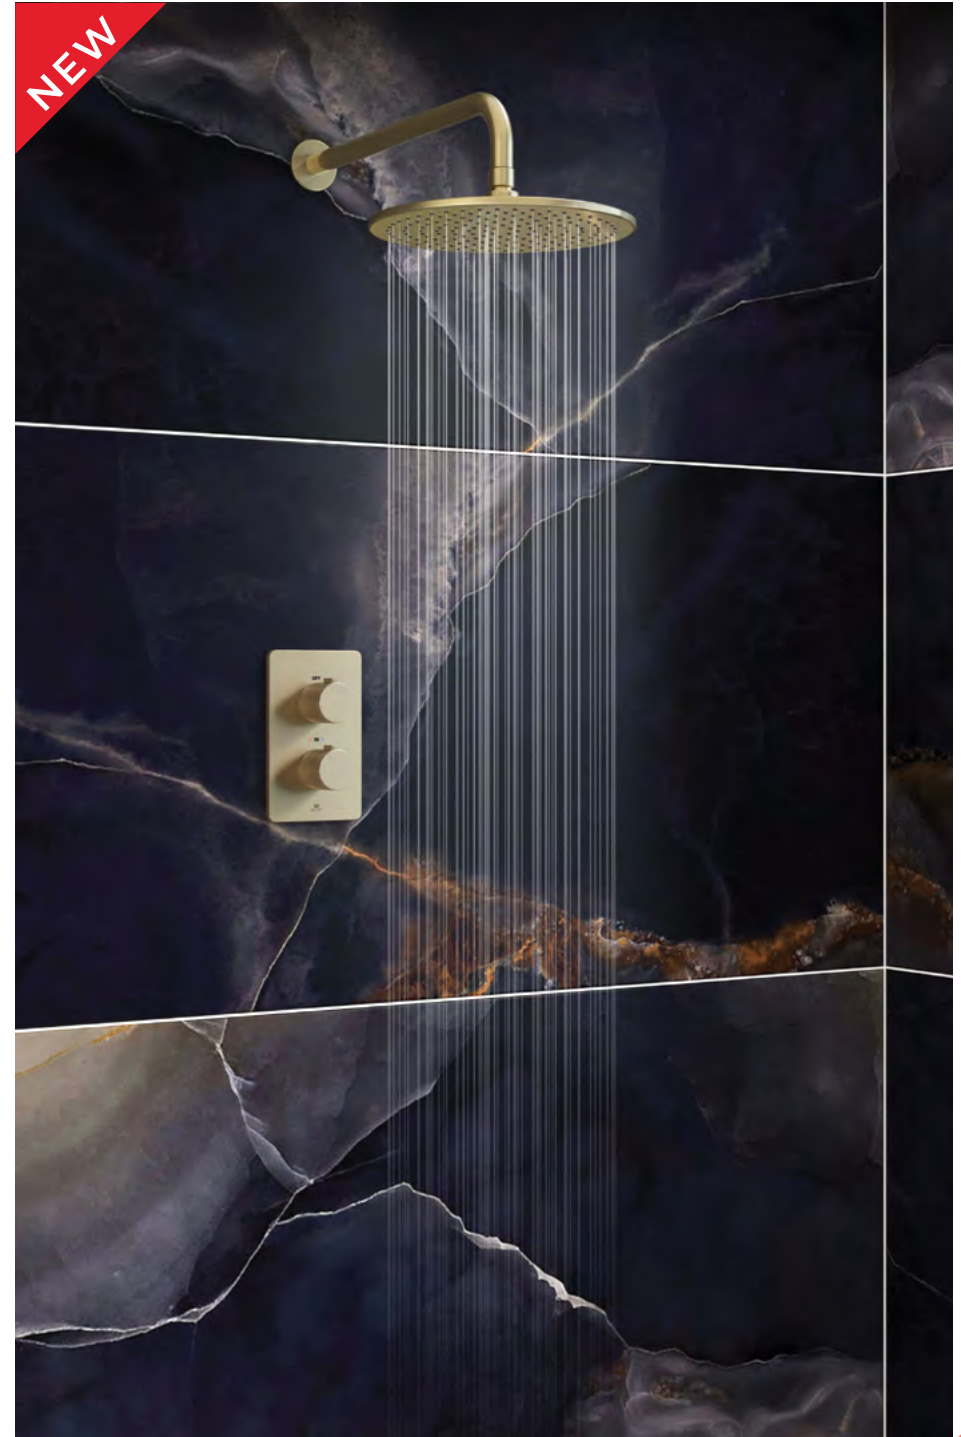

RYSHKIT1BB **€1,048**

P 1.0

Upgrade The Look
Shower Kit available with
Knurled Handles

Ryver Knurled Shower Kit 1

RYSHKIT1KNBB **€1,095**

P 1.0

Ryver - Brushed Brass

Premium Antibacterial PVC Hose 1.5m