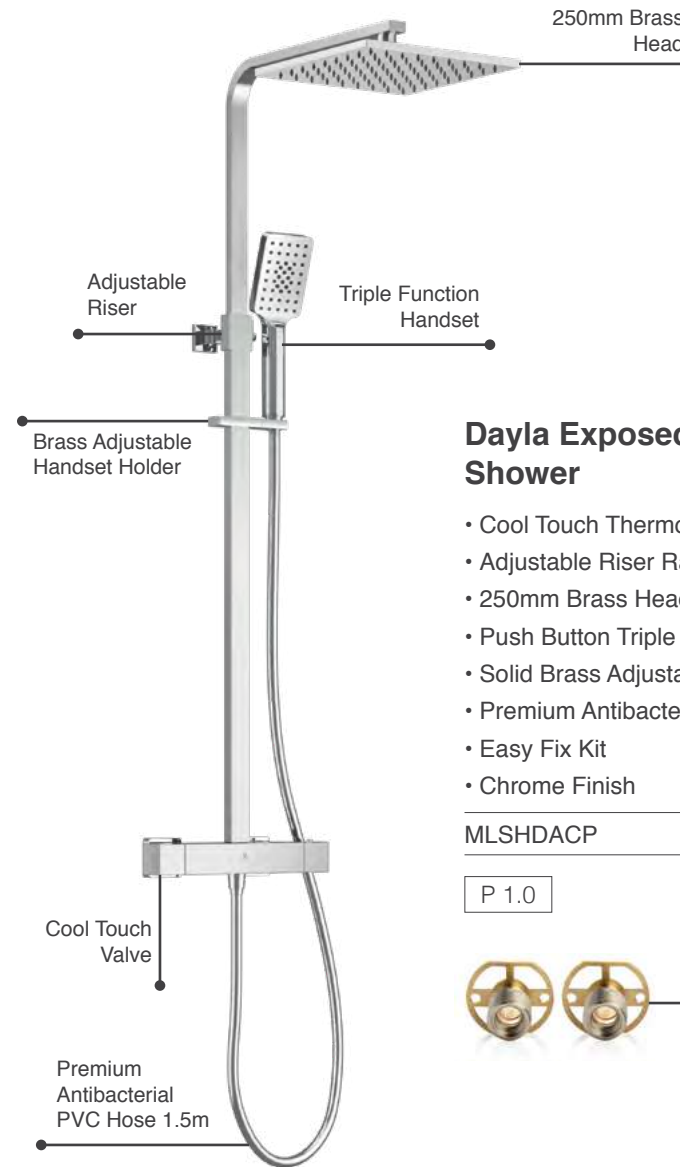

Dayla - Chrome

Dayla Exposed Thermostatic Shower

- Cool Touch Thermostatic Exposed Shower Valve
- Adjustable Riser Rail Kit
- 250mm Brass Head
- Push Button Triple Function Handset
- Solid Brass Adjustable Handset Holder
- Premium Antibacterial PVC Shower Hose 1.5m
- Easy Fix Kit
- Chrome Finish

MLSHDACP

€724

P 1.0

Includes Easy Fix Kit