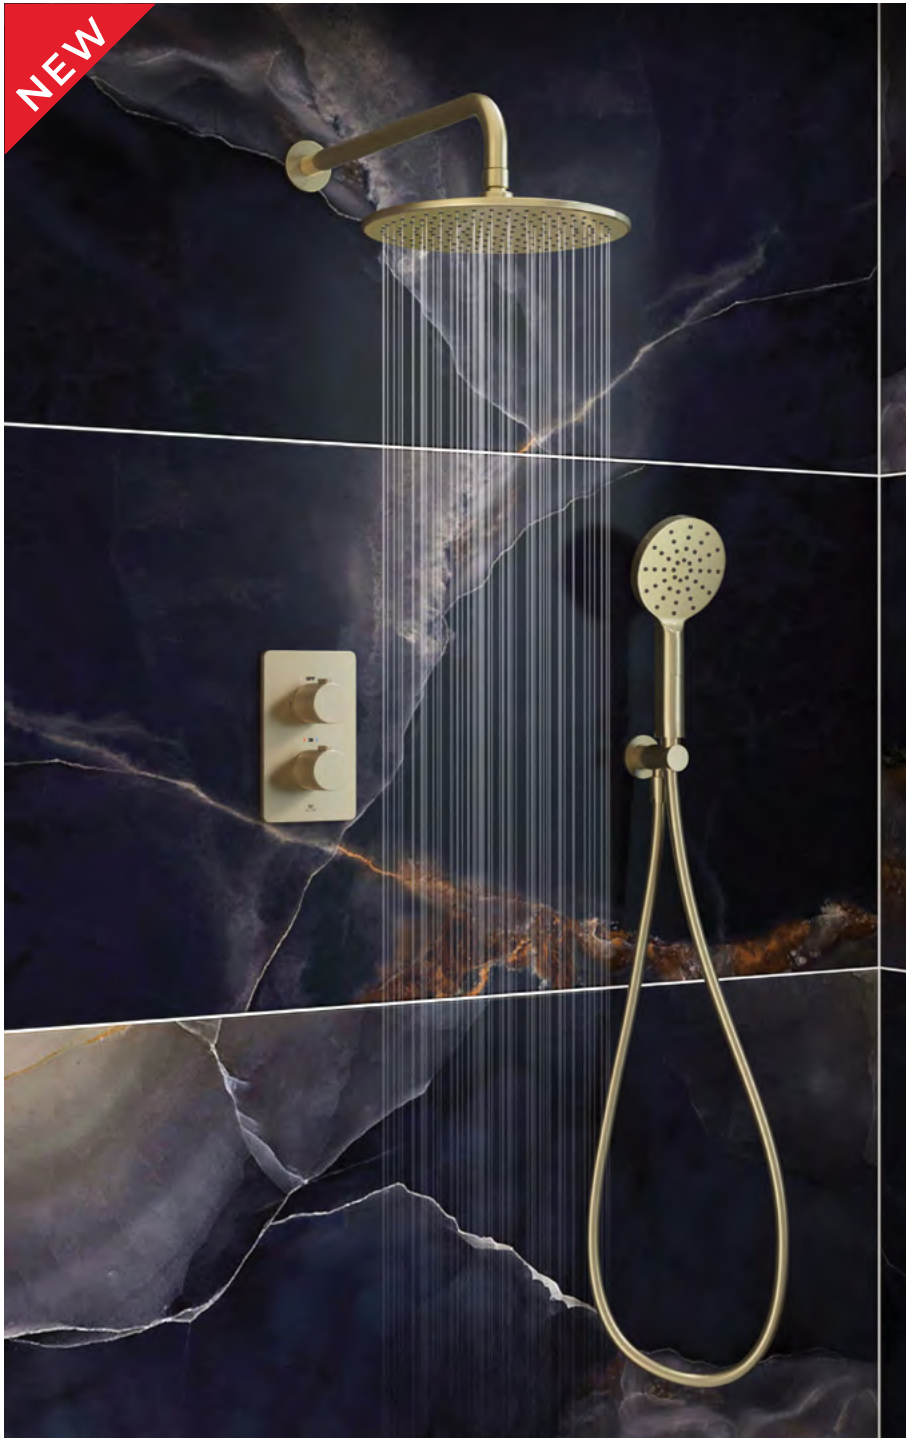

Ryver Wall Outlet & Handset Holder Kit Chrome

MLSHRYWHKCP €104

Ryver Sliding Rail Kit with Bottom Outlet Chrome

MLSHRYSRKCP €261

Ryver Shower - Black

Ryver Brass Shower Head 250mm Black

MLSHRYSHBL €232

Ryver Round Shower Arm 380mm Black

MLSHRYSABL €60

Ryver Round Ceiling Arm 120mm Black

MLSHRYCABL €60

Ryver Wall Outlet & Handset Holder Kit Black

MLSHRYWHKBL €133

Ryver Sliding Rail Kit with Bottom Outlet Black

MLSHRYSRKBL €288

NEW

Ryver Shower - Brushed Brass

Ryver Brass Shower Head 250mm Brushed Brass

MLSHRYSHBB €306

Ryver Round Shower Arm 380mm Brushed Brass

MLSHRYSABB €74

Ryver Round Ceiling Arm 120mm Brushed Brass

MLSHRYCABB €74

Ryver Wall Outlet & Handset Holder Kit Brushed Brass