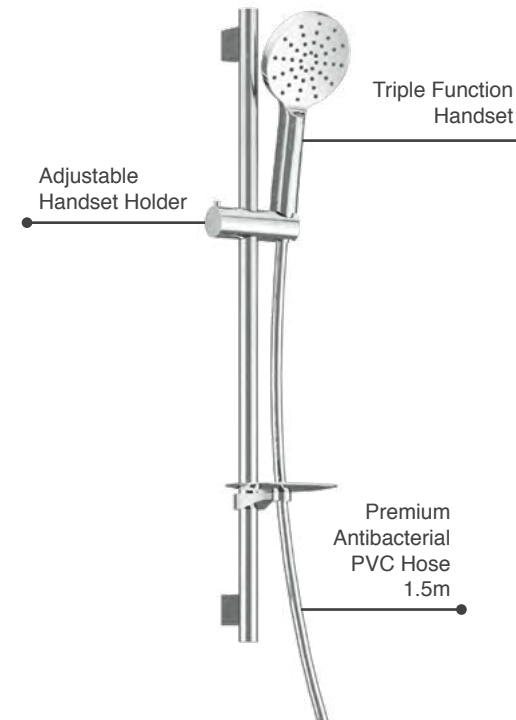

Euri Sliding Rail Kit

- Adjustable Sliding Rail Kit with Soap Dish
- Push Button Triple Function Handset
- ABS Chrome Plated Adjustable Handset Holder
- Premium Antibacterial PVC Shower Hose 1.5m

MLSHEUSRK

€116

Round Shower Wall Outlet required if using with concealed valve. See page 203.