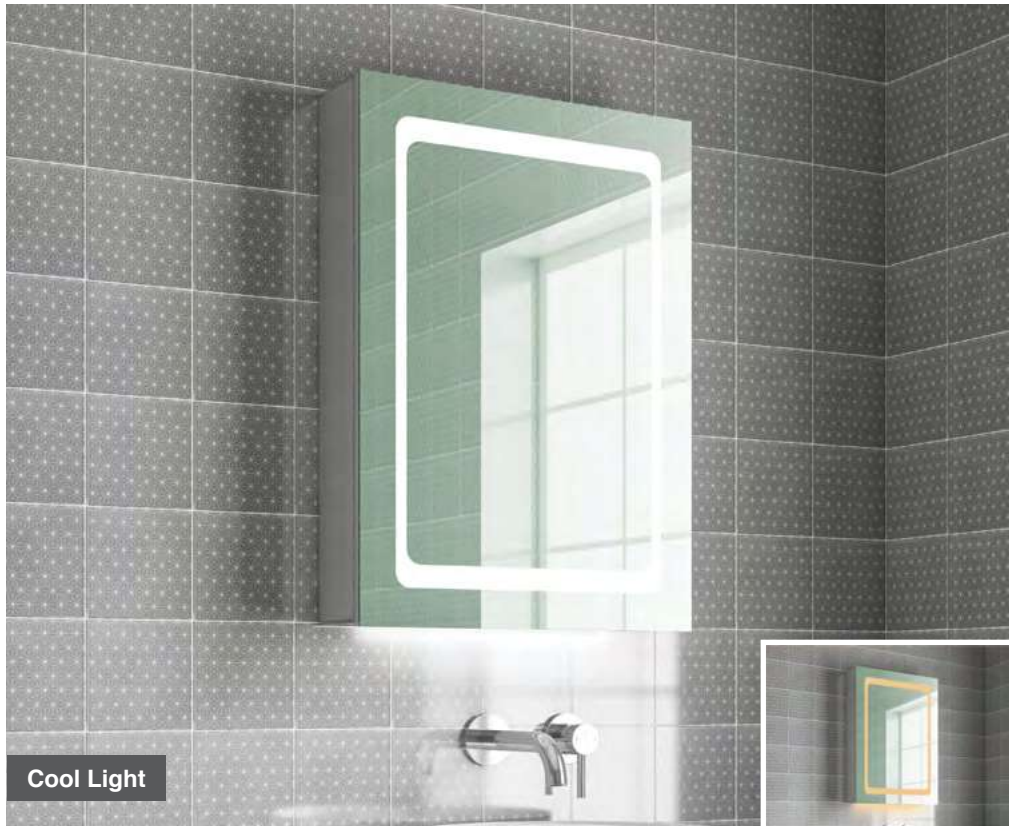

LED Mirror Cabinets

Sky 50

H 700 x W 500 x D 130mm

MLCASKY50

€601