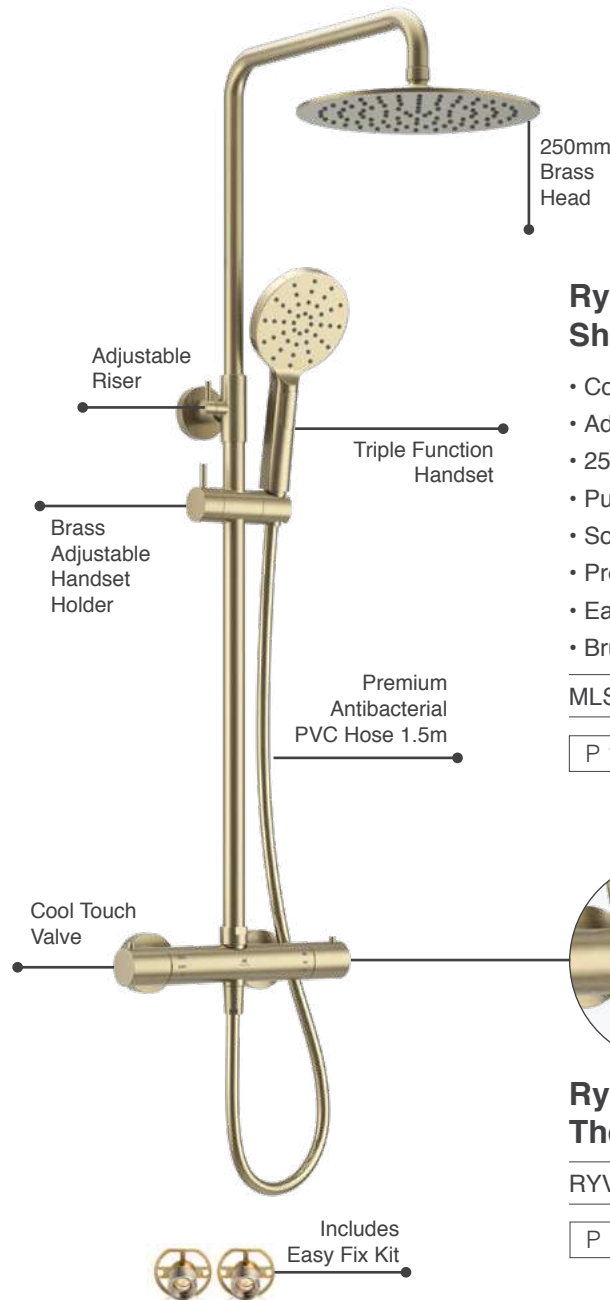

Ryver - Brushed Brass

Ryver Exposed Thermostatic Shower

- Cool Touch Thermostatic Exposed Valve
- Adjustable Riser Rail Kit
- 250mm Brass Head
- Push Button Triple Function Handset
- Solid Brass Adjustable Handset Holder
- Premium Antibacterial PVC Shower Hose 1.5m
- Easy Fix Kit
- Brushed Brass PVD Finish

MLSHRYBB

€783

P 1.0

Upgrade The Look
Shower Kit available with
Knurled Handles

Ryver Knurled Exposed Thermostatic Shower

RYVSHOKBB

€838

P 1.0