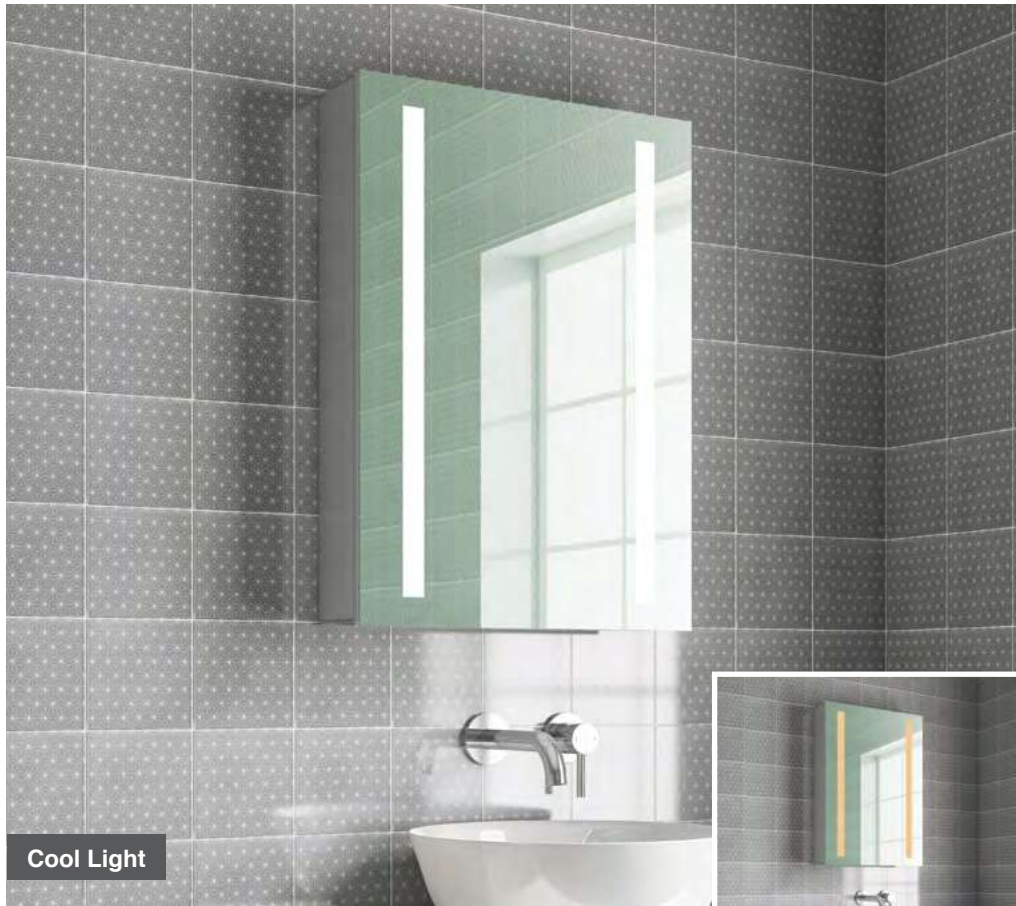

LED Mirror Cabinets

Cool Light

Warm Light

Annie 50

H 700 x W 500 x D 130mm

MLCAANN50

€569