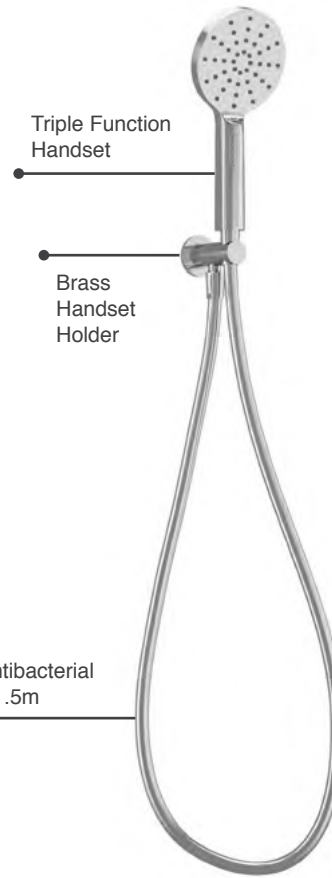

NEW

Ryver - Chrome

250mm Brass

Triple Function Handset

Brass Handset Holder

Premium Antibacterial PVC Hose 1.5m

Ryver Shower Kit 2

- Ryver 380mm Shower Arm
- Ryver 250mm Brass Head
- Ryver Wall Outlet & Handset Holder Kit
- Universal Easy-Plumb Concealed Valve Box
- 2 Outlet Thermostatic Mixer Valve & Diverter
- 2 Outlet Wall Plate with Round Valves
- Chrome Finish