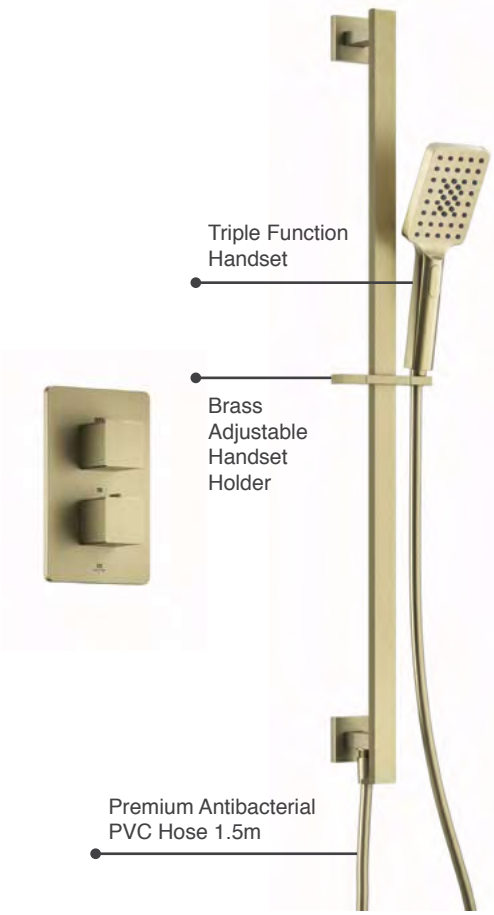

DASHKIT2BB

€1,339

P 1.0

P Minimum bar pressure required to outlet

250mm Brass Head

Triple Function Handset

Brass Adjustable Handset Holder

Premium Antibacterial PVC Hose 1.5m