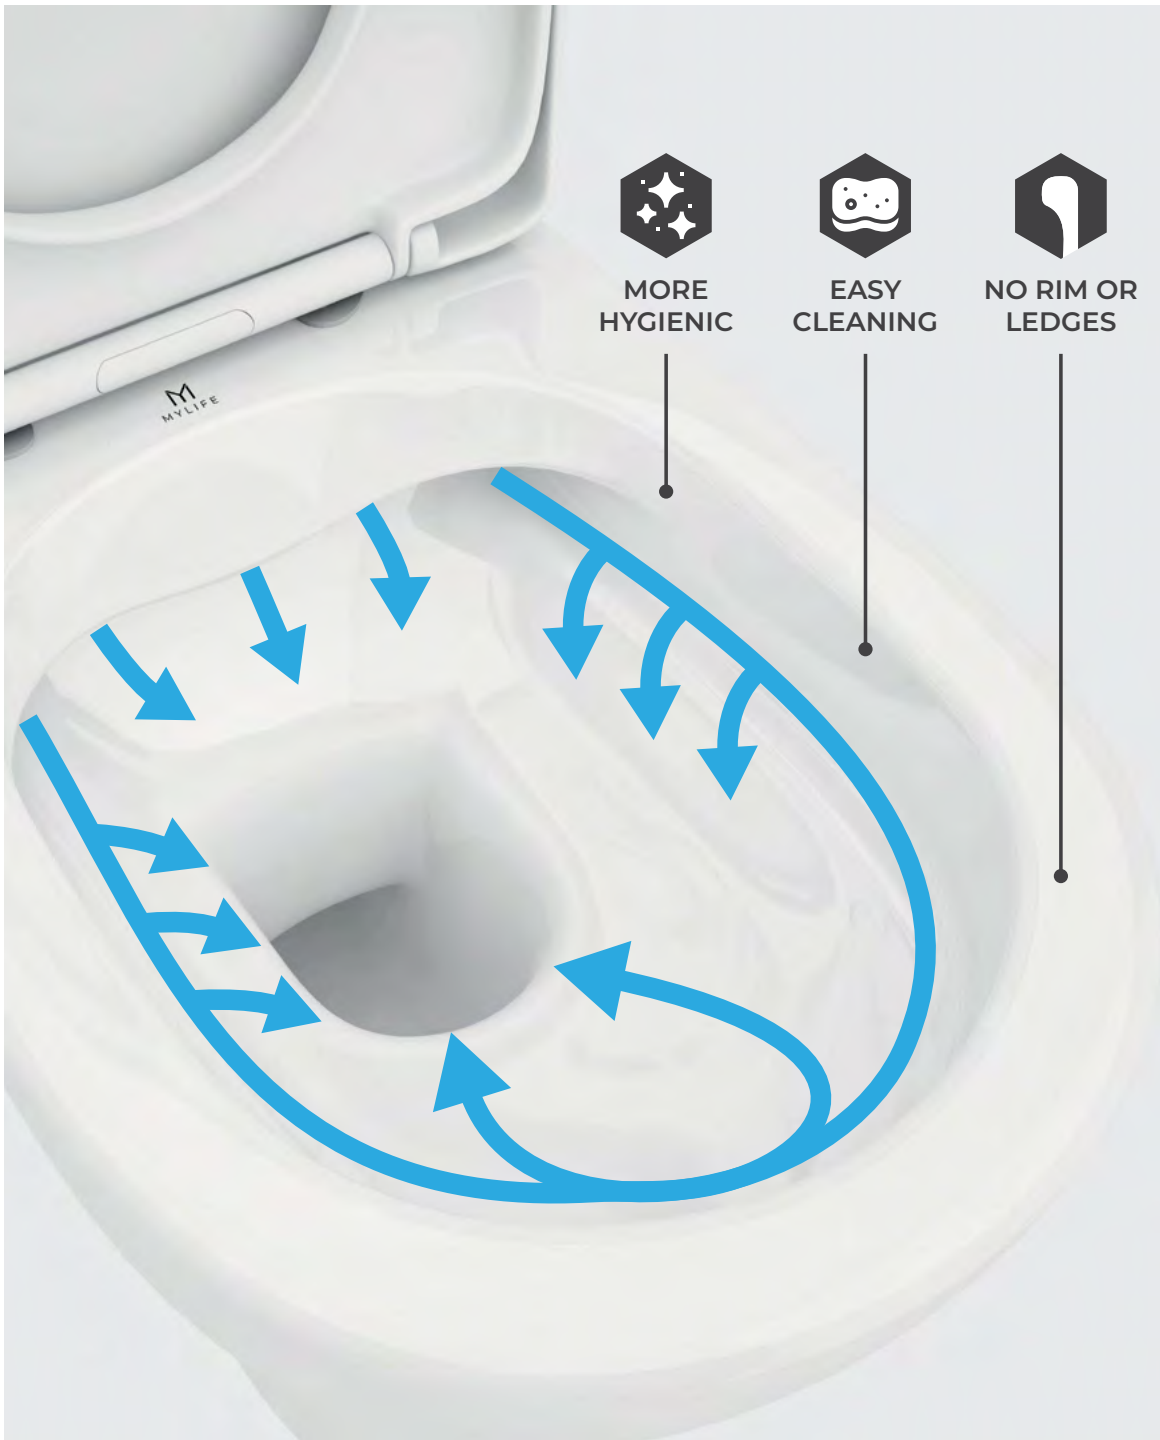

**MORE
HYGIENIC**

**EASY
CLEANING**

**NO RIM OR
LEDGES**

RIMLESS FLUSHING

A must-have for modern homes, Rimless Flushing is the latest innovation in bathroom design loved by many for its improved hygiene, better flushing performance and super-sleek look.

Our range of Rimless Flushing Toilet Pans use a direct flush that propels water around the edge of a smooth pan, offering more effective and water-saving cleaning than conventional flushing systems. With no rim around the bowl, there are no hidden areas for germs or dirt to accumulate making it easier to clean and providing a more hygienic environment.

Rimless Flushing is available now across all Fully Enclosed, Open Back, Back-to-Wall and Wall Hung Toilets.