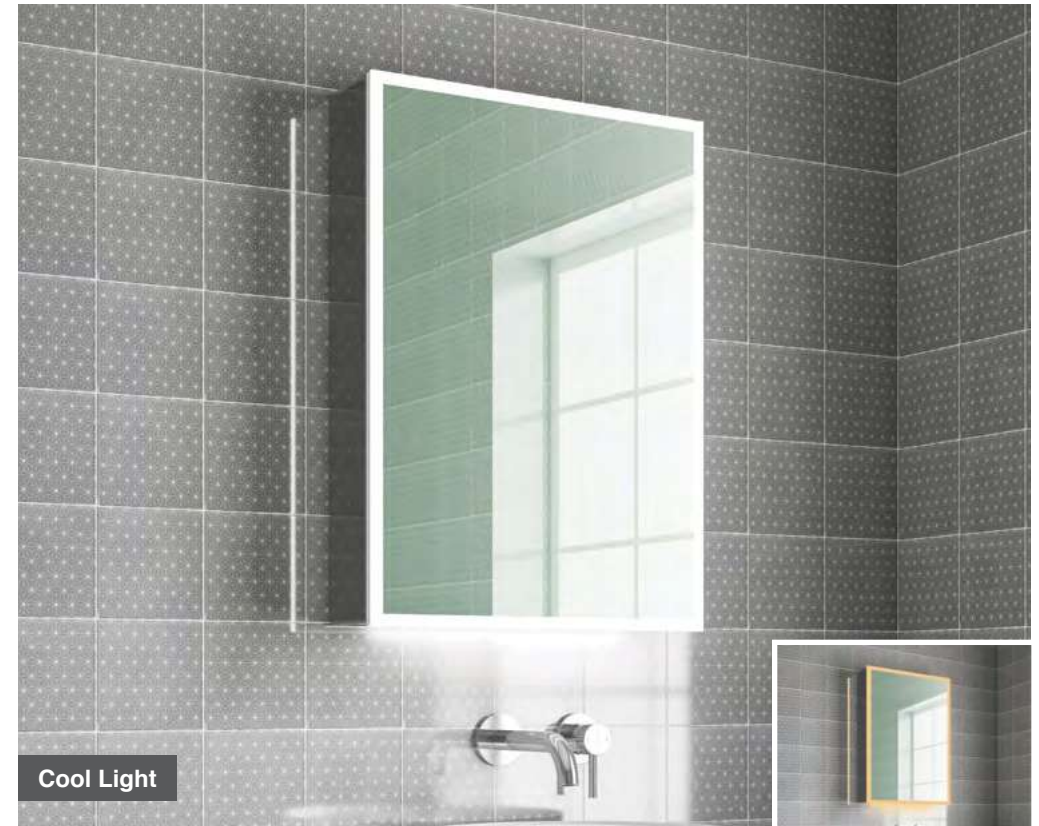

LED Mirror Cabinets

Sky 50

H 700 x W 500 x D 130mm

MLCASKY50

€601

Features

- LED Aluminium Mirror Cabinet
- Multi Functional Infrared Sensor Controls Light from Cool - Warm & Brightness with Memory Function
- Ambient Downlight
- Soft Close Left Hand Hinge Door
- 2 Adjustable Shelves
- Heated Demister Pad
- Charging Socket
- IP44

Maya 50

H 700 x W 500 x D 130mm

MLCAMAY50

€667

Features

- LED Aluminium Mirror Cabinet
- Multi Functional Infrared Sensor Controls Light from Cool - Warm & Brightness with Memory Function
- Ambient Downlight
- Soft Close Left Hand Hinge Door
- 2 Adjustable Shelves
- Heated Demister Pad
- Charging Socket
- Mirror Sides
- IP44