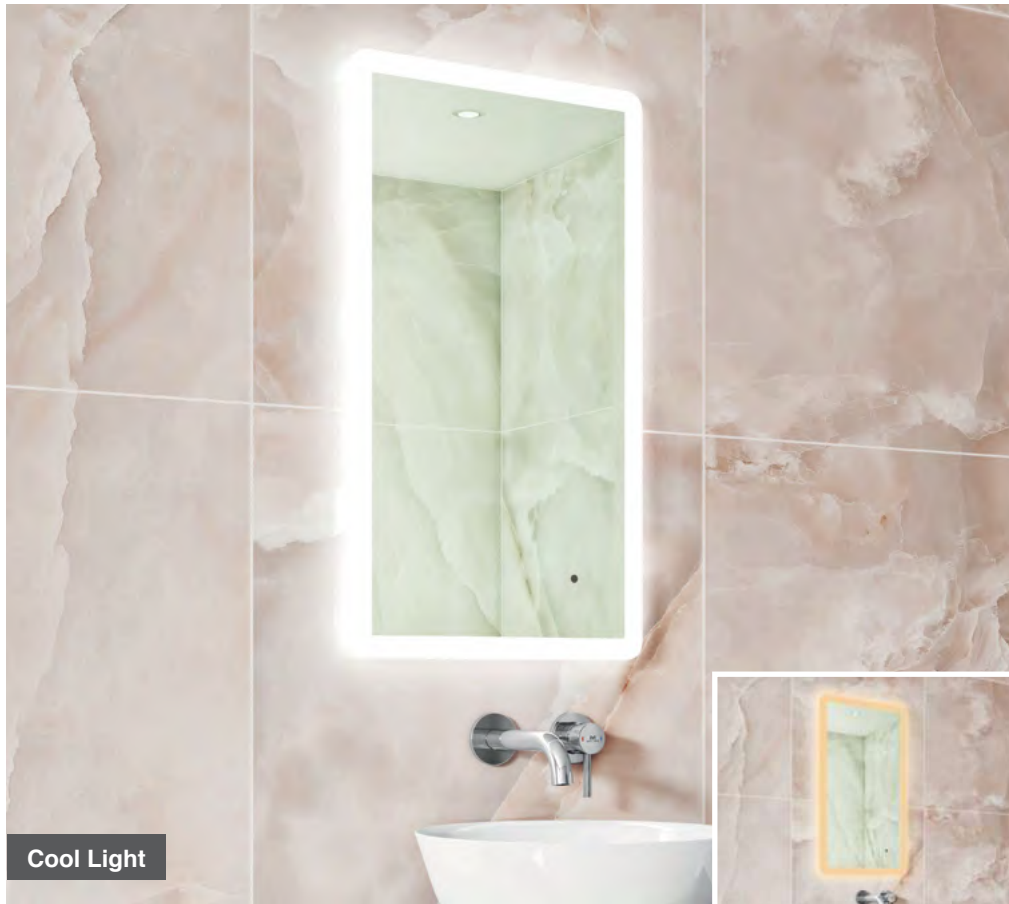

LED Mirrors

Zara 50

H 700 x W 500 x D 40mm

MLMIZAR50

€345

Features

- LED Mirror
- Multi Functional Contactless Sensor Controls Light from Cool - Warm & Brightness with Memory Function
- Landscape or Portrait
- Heated Demister Pad
- IP44

Zara 60

H 800 x W 600 x D 40mm

MLMIZAR60

€389

Features

- LED Mirror
- Multi Functional Contactless Sensor Controls Light from Cool - Warm & Brightness with Memory Function
- Landscape or Portrait
- Heated Demister Pad
- IP44

LED Mirrors

Cool Light

Warm Light

Lyle 45

H 800 x W 450 x D 30mm

MLMILYL45 €389

Features

- LED Slimline Mirror
- Multi Functional Contactless Sensor Controls Light from Cool - Warm & Brightness with Memory Function
- Ambient Lighting
- Landscape or Portrait
- Heated Demister Pad
- IP44