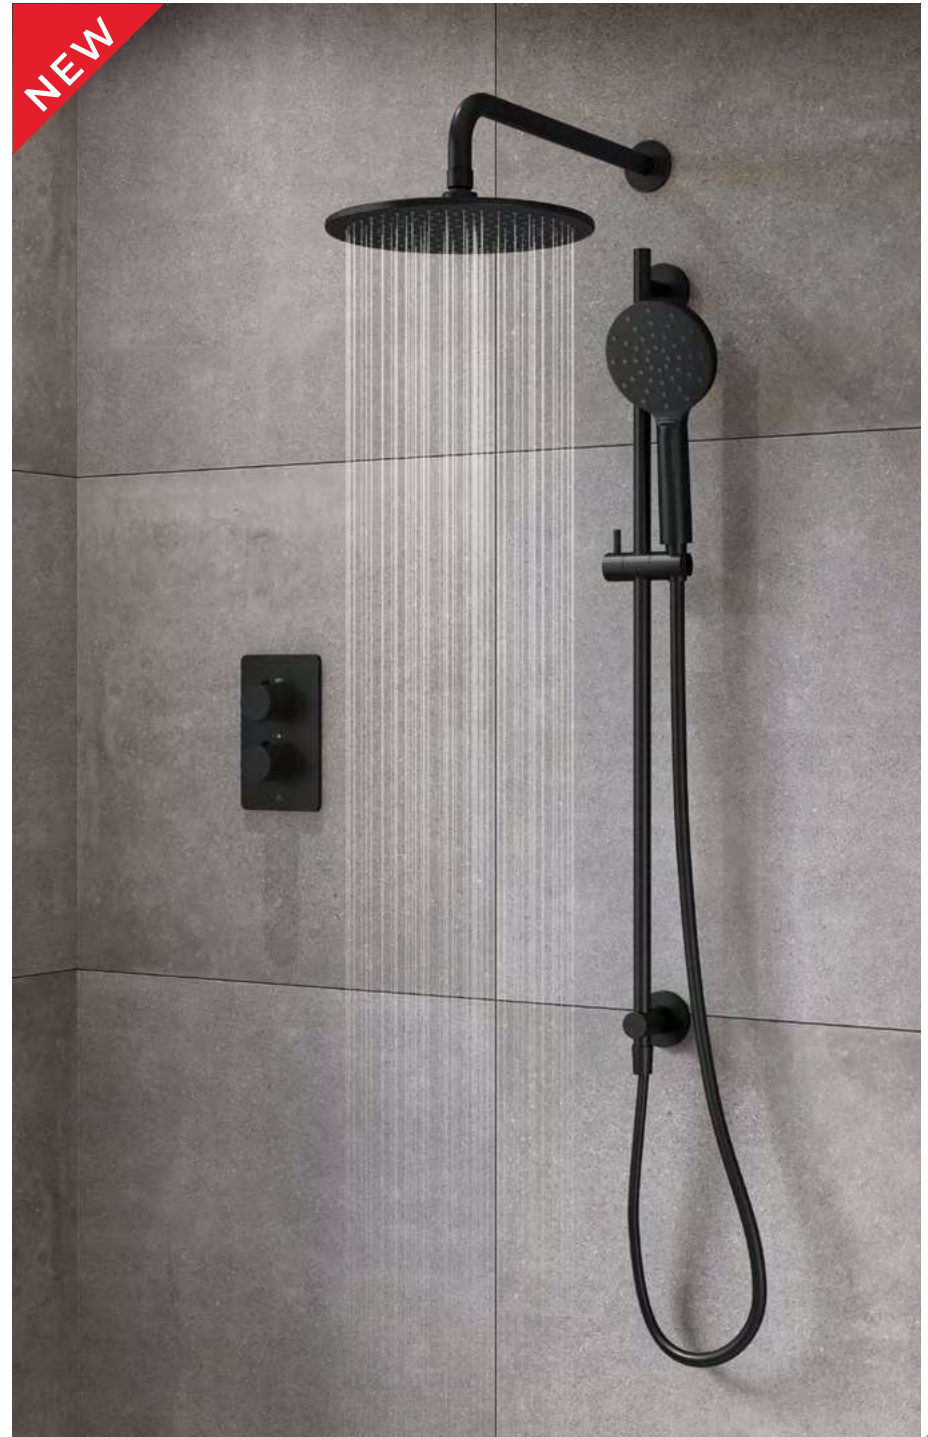

MLSHRYSABL €60

Ryver Round Ceiling Arm 120mm Black

MLSHRYCABL €60

Ryver Wall Outlet & Handset Holder Kit Black

MLSHRYWHKBL €133

Ryver Sliding Rail Kit with Bottom Outlet Black

MLSHRYSRKBL €288

NEW