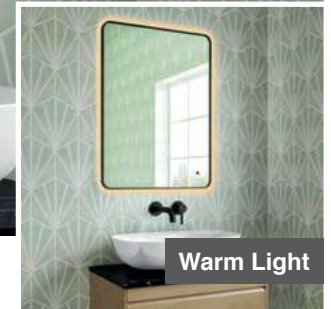

LED Mirrors

Cool Light

Warm Light

Quin 50 - Matt Black

H 700 x W 500 x D 38mm

MLMIQUI50BL

€527

Features

- Matt Black Framed LED Mirror
- Multi Functional Contactless Sensor Controls Light from Cool - Warm & Brightness with Memory Function
- Ambient Lighting
- Landscape or Portrait
- Heated Demister Pad
- IP44 Rating

Cool Light

Warm Light

Quin 60 - Matt Black

H 800 x W 600 x D 38mm

MLMIQUI60BL

€581

Features

- Matt Black Framed LED Mirror
- Multi Functional Contactless Sensor Controls Light from Cool - Warm & Brightness with Memory Function
- Ambient Lighting
- Landscape or Portrait
- Heated Demister Pad
- IP44 Rating