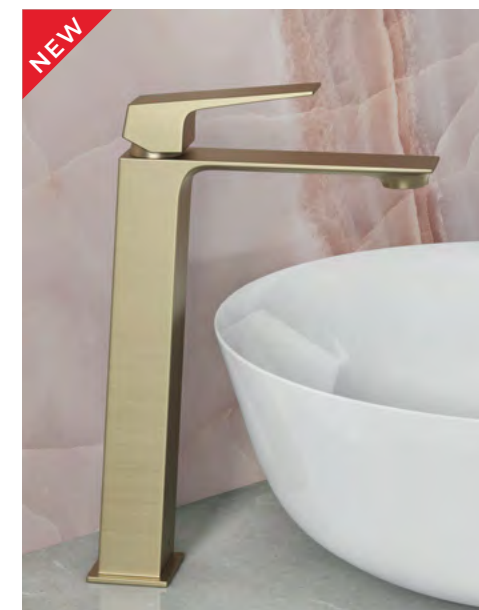

Madison 600mm 2 Drawer Wall Unit with Carrara Marble Worktop

MAD60BLCAWT	Black Unit	€1,401
MAD60SGCAWT	Sage Green Unit	€1,401
MAD60SACAWT	Sapphire Unit	€1,403
MAD60OACAWT	Oak Unit	€1,238
MAD60WHCAWT	White Unit	€1,351

Madison 600mm 2 Drawer Wall Unit with Black Marquina Worktop

MAD60BLBMQWT	Black Unit	€1,401
MAD60SGBMQWT	Sage Green Unit	€1,401
MAD60SABMQWT	Sapphire Unit	€1,403
MAD60OABMQWT	Oak Unit	€1,238
MAD60WHBMQWT	White Unit	€1,351

Madison 600mm 2 Drawer Wall Unit with Light Cement Worktop

MAD60BLLCEWT	Black Unit	€1,401
MAD60SGLCEWT	Sage Green Unit	€1,401
MAD60SALCEWT	Sapphire Unit	€1,403
MAD60OALCEWT	Oak Unit	€1,238
MAD60WHLCEWT	White Unit	€1,351

Madison 800mm 2 Drawer Wall Unit with Carrara Marble Worktop

MAD80BLCAWT	Black Unit	€1,644
MAD80SGCAWT	Sage Green Unit	€1,644
MAD80SACAWT	Sapphire Unit	€1,647
MAD80OACAWT	Oak Unit	€1,457
MAD80WHCAWT	White Unit	€1,590

Madison 800mm 2 Drawer Wall Unit with Black Marquina Worktop

MAD80BLBMQWT	Black Unit	€1,644
MAD80SGBMQWT	Sage Green Unit	€1,644
MAD80SABMQWT	Sapphire Unit	€1,647
MAD80OABMQWT	Oak Unit	€1,457
MAD80WHBMQWT	White Unit	€1,590

Madison 800mm 2 Drawer Wall Unit with Light Cement Worktop

MAD80BLLCEWT	Black Unit	€1,644
MAD80SGLCEWT	Sage Green Unit	€1,644
MAD80SALCEWT	Sapphire Unit	€1,647
MAD80OALCEWT	Oak Unit	€1,457
MAD80WHLCEWT	White Unit	€1,590

NEW - Dayla Tall Basin Mono

See pages 258 - 261 for full range.