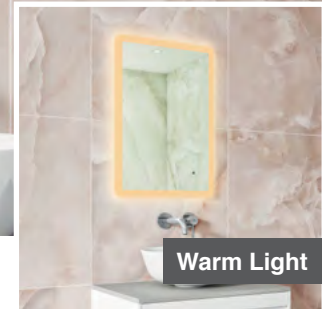

LED Mirrors

Cool Light

Warm Light

Lyle 45

H 800 x W 450 x D 30mm

MLMILYL45 €389

Features

- LED Slimline Mirror
- Multi Functional Contactless Sensor Controls Light from Cool - Warm & Brightness with Memory Function
- Ambient Lighting
- Landscape or Portrait
- Heated Demister Pad
- IP44

Cool Light

Warm Light

Lyle 50

H 700 x W 500 x D 30mm

MLMILYL50 €389

Features

- LED Slimline Mirror
- Multi Functional Contactless Sensor Controls Light from Cool - Warm & Brightness with Memory Function
- Ambient Lighting
- Landscape or Portrait
- Heated Demister Pad
- IP44