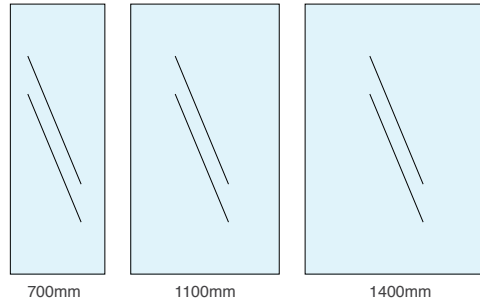

Easy as 1, 2, 3...

With Emmi 8mm Wetroom Panel Range, designing your dream walk-in shower experience is simple; select your glass size, your colour profile and any extras:

Step 1

Choose your Emmi Wetroom Panel Glass Size.

Our toughened 8mm safety wetroom panels are available in seven different sizes and feature MyShield coating for easier cleaning.