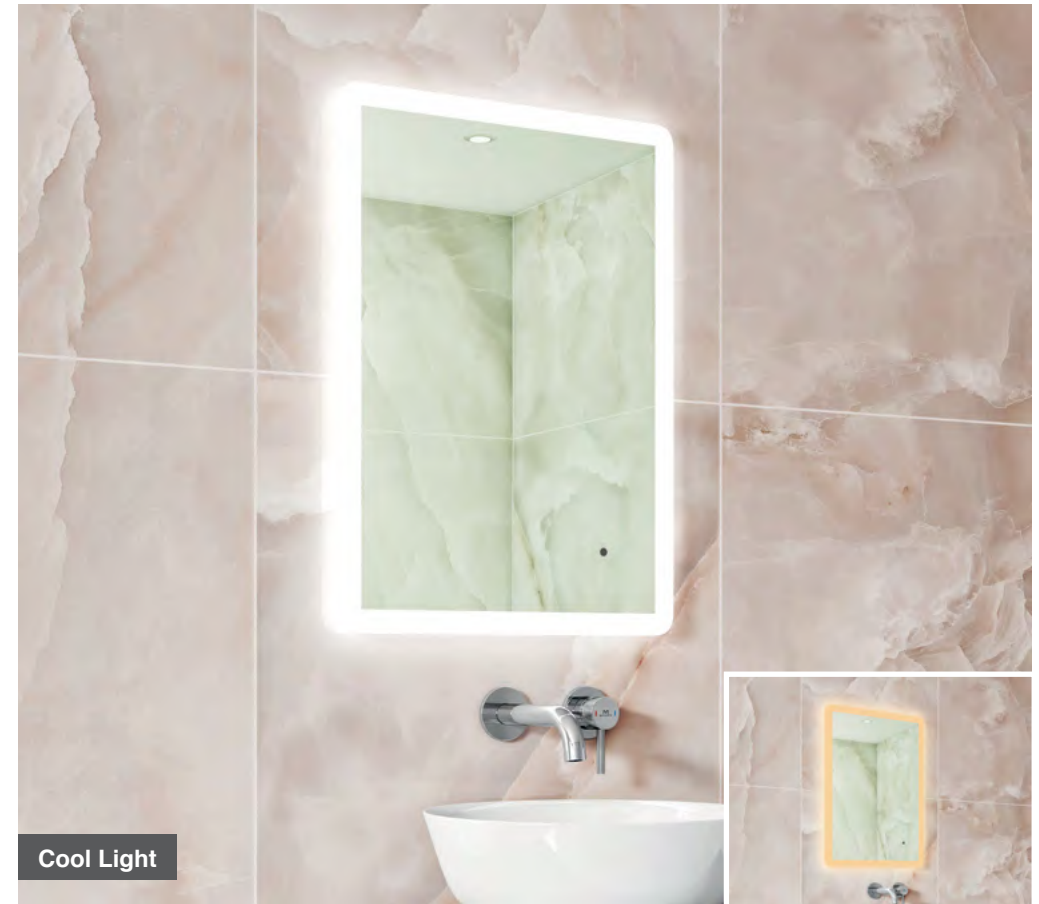

LED Mirrors

Cool Light

Warm Light

Lyle 45

H 800 x W 450 x D 30mm

MLMILYL45 €389

Features

- LED Slimline Mirror
- Multi Functional Contactless Sensor Controls Light from Cool - Warm & Brightness with Memory Function
- Ambient Lighting
- Landscape or Portrait
- Heated Demister Pad
- IP44

Cool Light

Warm Light

Lyle 50

H 700 x W 500 x D 30mm

MLMILYL50 €389

Features

- LED Slimline Mirror
- Multi Functional Contactless Sensor Controls Light from Cool - Warm & Brightness with Memory Function
- Ambient Lighting
- Landscape or Portrait
- Heated Demister Pad
- IP44