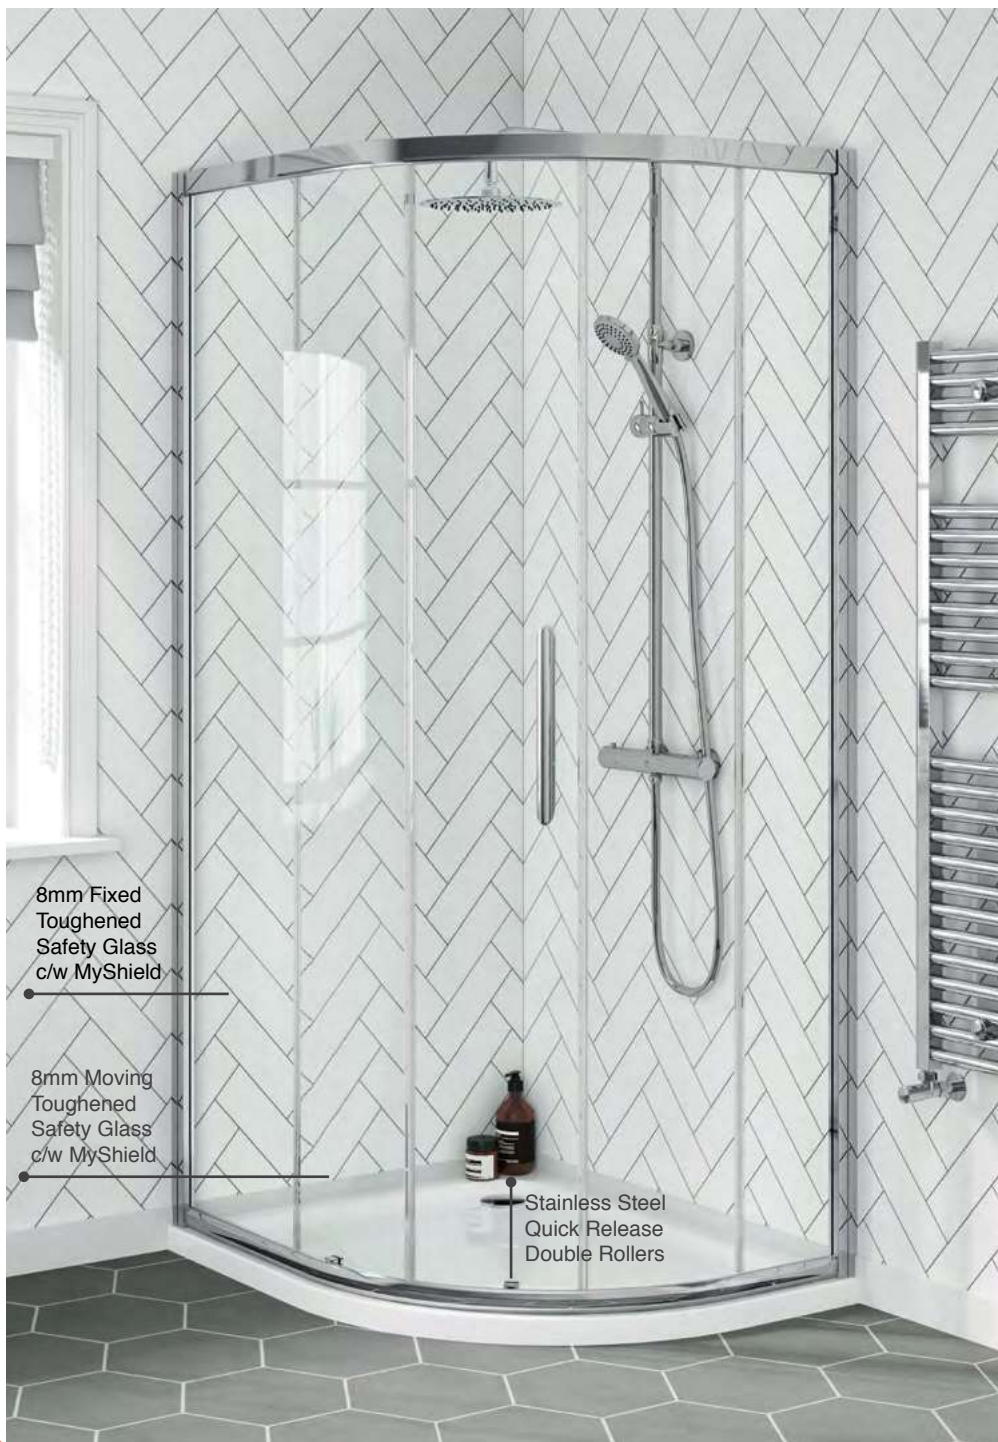

8mm Fixed
Toughened
Safety Glass
c/w MyShield

8mm Moving
Toughened
Safety Glass
c/w MyShield

Stainless Steel
Quick Release
Double Rollers

MY8 - 1 Door Quadrant

Size (mm) - 900

Lifetime Guarantee (Subject to within Terms and Conditions)

- **8mm** Toughened Safety Glass to EN12150 and CE Approved (8mm Fixed and 8mm Moving Glass)
- MyShield Easy Clean Glass and High Polished Chrome Profiles
- 1950mm High
- Smooth Glide Double Quick Release Stainless Steel Rollers
- Quality Chrome Double Handle
- Concealed Cover Strips
- Reversible Door & Easy to Install
- Extension Profile Available – Extra 20mm

Code	Size (mm)	Adjustment (mm)	Width Access (mm)	Price
MY8QD1D90	900	860-880	440	€1,014

If required a 20mm extension profile is available. Code MY8EX20 - **€128**

All shower doors, wetroom panels & bath screens feature MyShield Easy Clean Glass, this helps to prevent the build up of lime scale, dirt and soap allowing the glass to be easily cleaned.