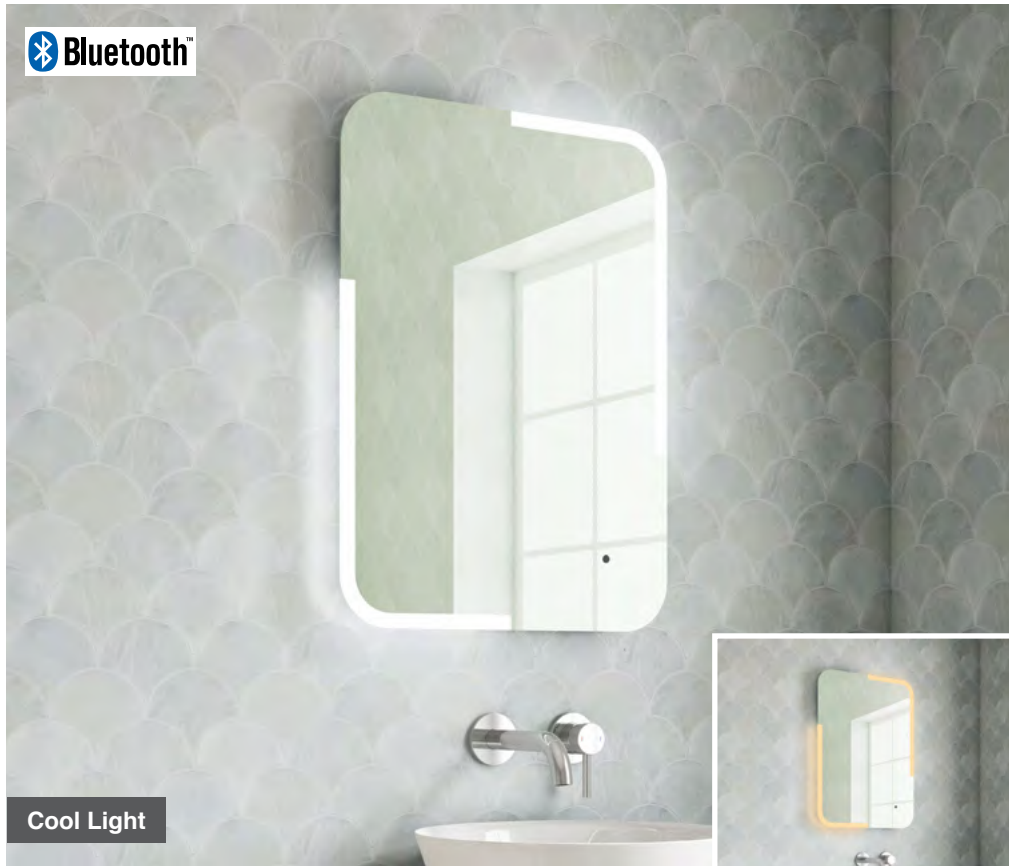

Audio Mirrors

Jade 55 Bluetooth

H 700 x W 550 x D 60mm

MLMIJAD55BT

€485

Features

- LED Mirror
- Multi Functional Contactless Sensor Controls Light from Cool - Warm & Brightness with Memory Function
- Portrait
- Heated Demister Pad
- Charging Socket
- Bluetooth Audio
- IP44

Darcy 60 Bluetooth

H 800 x W 600 x D 60mm

MLMIDAR60BT

€601

Features

- LED Mirror
- Multi Functional Contactless Sensor Controls Light from Cool - Warm & Brightness with Memory Function
- Ambient Lighting
- Landscape or Portrait
- Heated Demister Pad
- Charging Socket
- Bluetooth Audio
- IP44

Audio Mirrors / Cabinets

Tara 50 Bluetooth

H 700 x W 500 x D 60mm

MLMITAR50BT **€517**

Features

- LED Mirror
- Multi Functional Contactless Sensor Controls Light from Cool - Warm & Brightness with Memory Function
- Ambient Lighting
- Portrait
- Heated Demister Pad
- Charging Socket
- Bluetooth Audio
- IP44