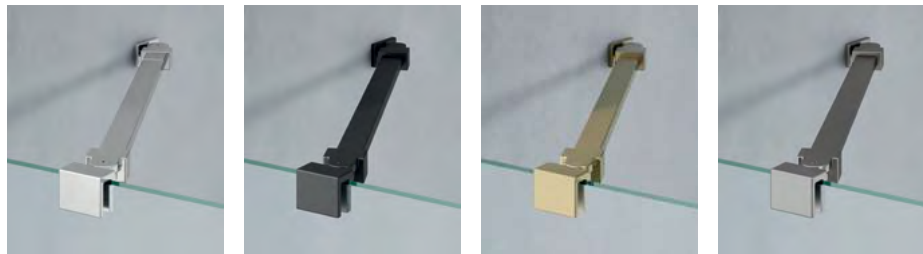

Matt Black

Brushed Brass

Gun Metal

Upgrade your wetroom's stability and aesthetic with bracing bar options. Choose an angled glass-to-wall bar for minimalism or use ceiling adaptation brackets to vertically fix the standard bar from glass to ceiling, creating a distinctive and elevated look for your wetroom space.

Emmi Wetroom Panel Angled Bracing Bar

Chrome