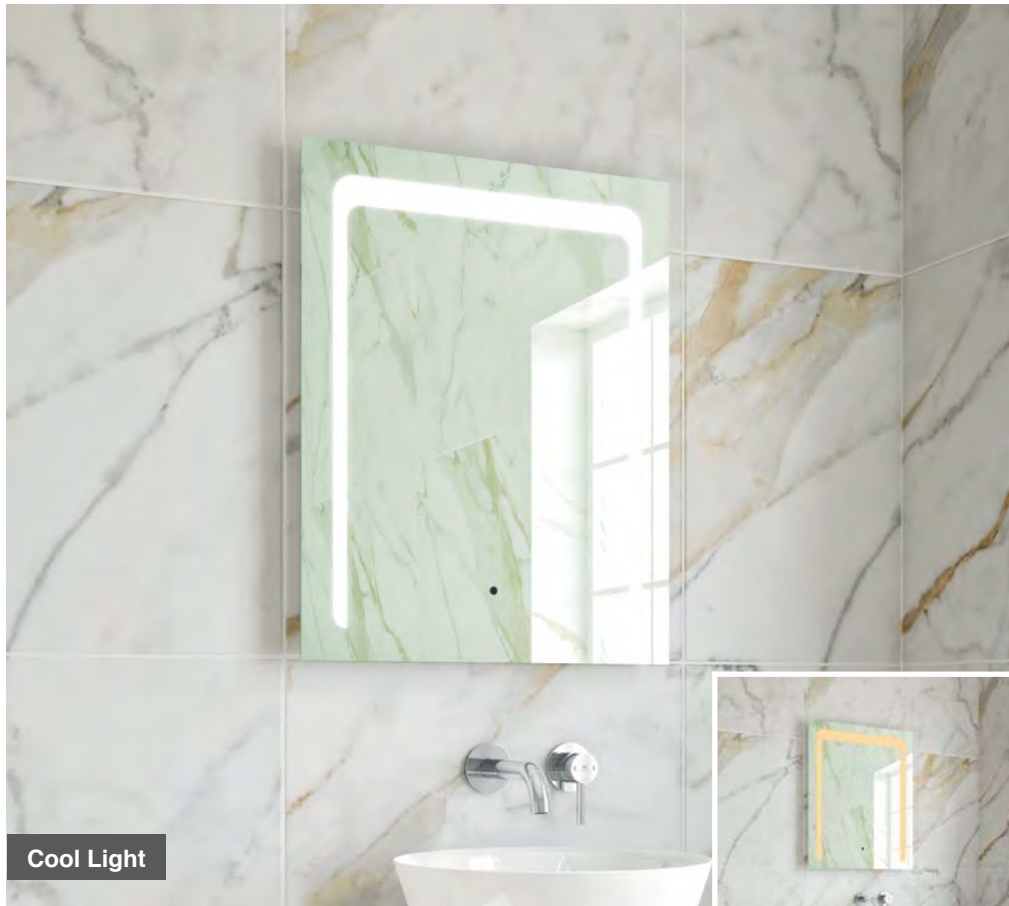

- LED Slimline Mirror
- Multi Functional Contactless Sensor Controls Light from Cool - Warm & Brightness with Memory Function
- Ambient Lighting
- Landscape or Portrait
- Heated Demister Pad
- IP44

Cool Light

Warm Light

Lyle 120

H 600 x W 1200 x D 30mm

MLMILYL120

€702

Features

- LED Slimline Mirror
- Multi Functional Contactless Sensor Controls Light from Cool - Warm & Brightness with Memory Function
- Ambient Lighting
- Landscape or Portrait
- Heated Demister Pad
- IP44

LED Mirrors

Jade 50

H 700 x W 500 x D 50mm

MLMIJAD50 €389

Features

- LED Mirror
- Multi Functional Contactless Sensor Controls Light from Cool - Warm & Brightness with Memory Function
- Ambient Downlight
- Portrait
- Heated Demister Pad
- Charging Socket
- IP44