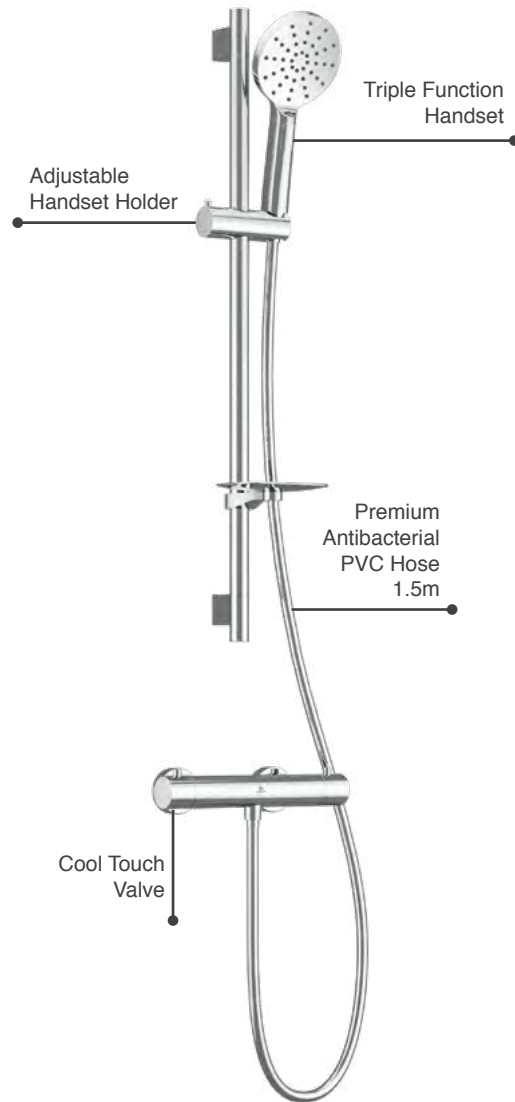

Euri

Euri

- Cool Touch Thermostatic Exposed Shower Valve
- Adjustable Sliding Rail Kit with Soap Dish
- Push Button Triple Function Handset
- ABS Chrome Plated Adjustable Handset Holder
- Premium Antibacterial PVC Shower Hose 1.5m
- Easy Fix Kit

MLSHEUCP

€318

P 0.2

NEW