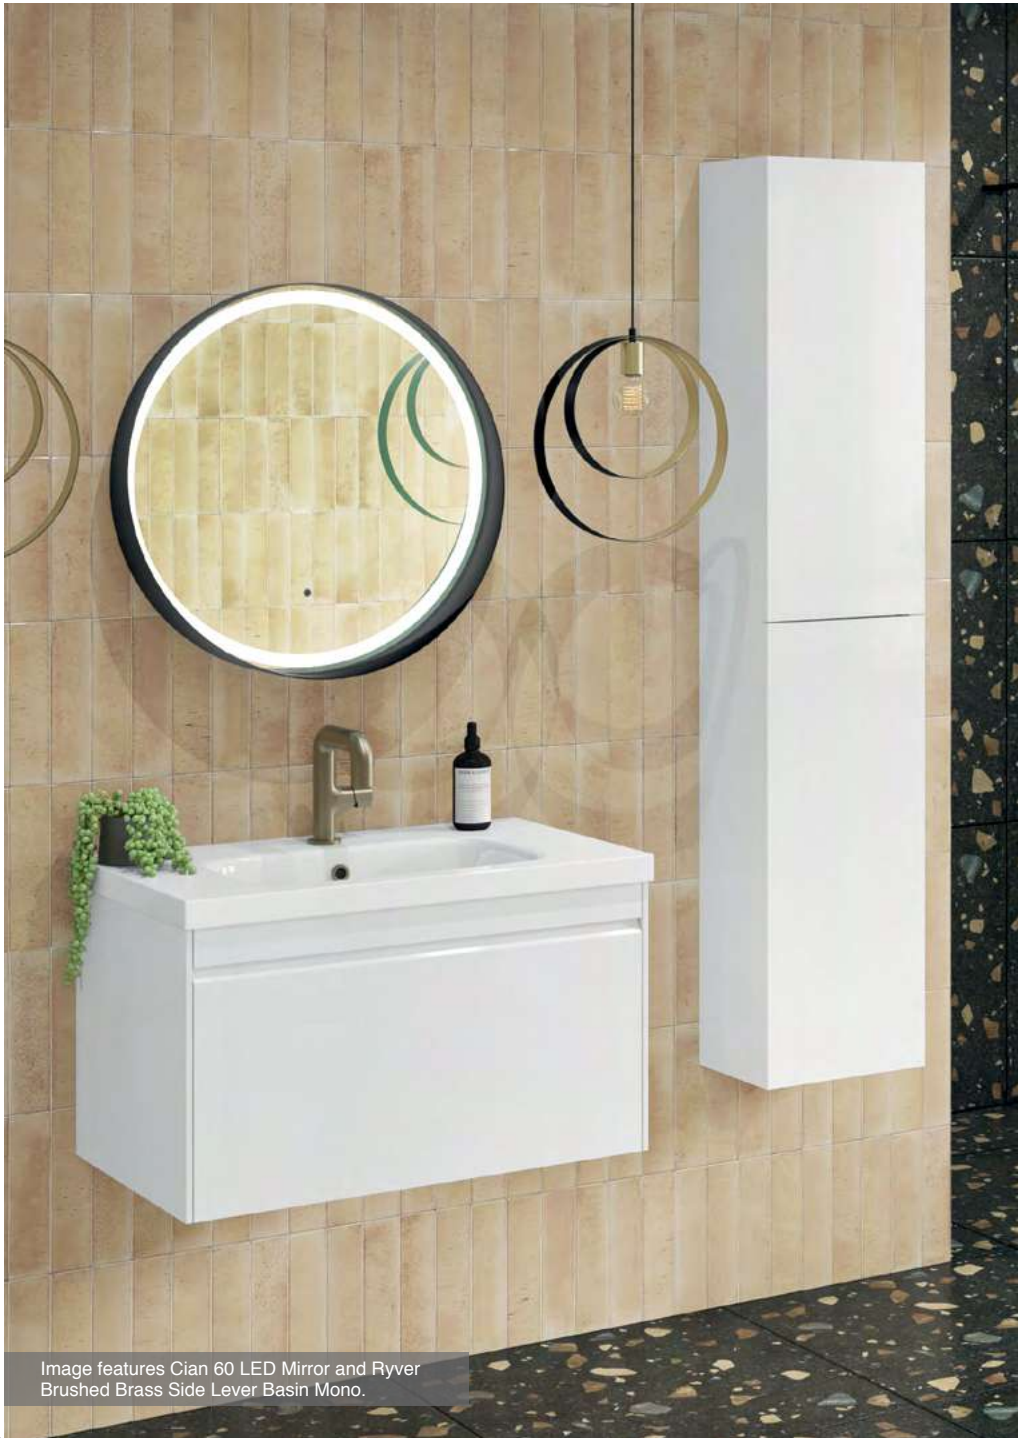

MATT

Image features Cian 60 LED Mirror and Ryver Brushed Brass Side Lever Basin Mono.

Hampton

700mm 1 Drawer Wall Unit Sapphire with Basin

- H 440 x W 710 x D 460mm
- 700mm Ceramic Basin 1th
- 700mm 1 Drawer Wall Unit with Drawer Organiser Sapphire