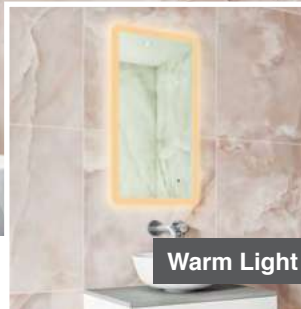

LED Mirrors

Cool Light

Warm Light

Lyle 45

H 800 x W 450 x D 30mm

MLMILYL45 €389

Features

- LED Slimline Mirror
- Multi Functional Contactless Sensor Controls Light from Cool - Warm & Brightness with Memory Function
- Ambient Lighting
- Landscape or Portrait
- Heated Demister Pad
- IP44

Cool Light

Warm Light

Lyle 50

H 700 x W 500 x D 30mm

MLMILYL50 €389

Features

- LED Slimline Mirror
- Multi Functional Contactless Sensor Controls Light from Cool - Warm & Brightness with Memory Function
- Ambient Lighting
- Landscape or Portrait
- Heated Demister Pad
- IP44