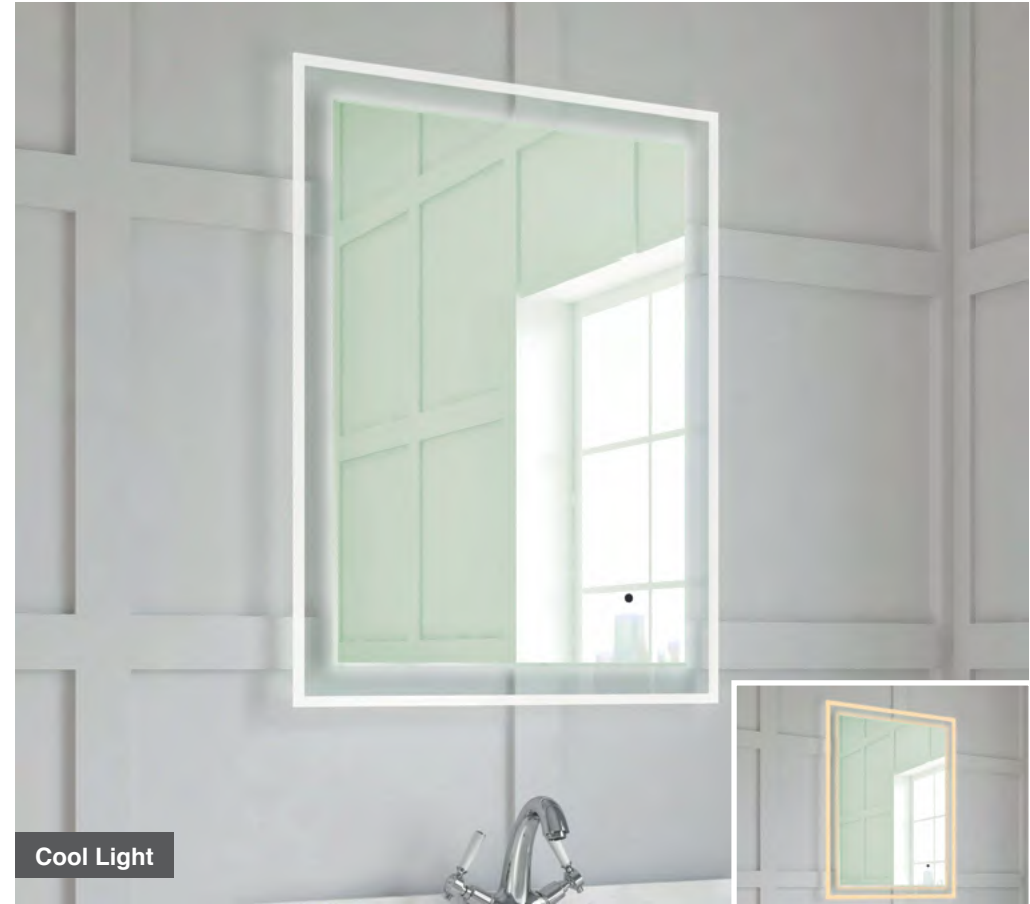

Oren 60
H 600 x W 600 x D 30mm

MLMIORE60 €421

Features

- LED Slimline Mirror
- Multi Functional Contactless Sensor Controls Light from Cool - Warm & Brightness with Memory Function
- Ambient Lighting
- Heated Demister Pad
- IP44

Oren 80
H 600 x W 800 x D 30mm

MLMIORE80 €505

Features

- LED Slimline Mirror
- Multi Functional Contactless Sensor Controls Light from Cool - Warm & Brightness with Memory Function
- Ambient Lighting
- Landscape or Portrait
- Heated Demister Pad
- IP44

LED Mirrors

Farnham 50

H 700 x W 500 x D 30mm

MLMIFAR50 €478

Features

- LED Slimline Mirror
- Multi Functional Contactless Sensor Controls Light from Cool - Warm Brightness with Memory Function
- Ambient Lighting
- Landscape or Portrait
- Heated Demister Pad
- IP44

Farnham 60

H 800 x W 600 x D 30mm

MLMIFAR60 €539

Features

- LED Slimline Mirror
- Multi Functional Contactless Sensor Controls Light from Cool - Warm Brightness with Memory Function
- Ambient Lighting
- Landscape or Portrait
- Heated Demister Pad
- IP44