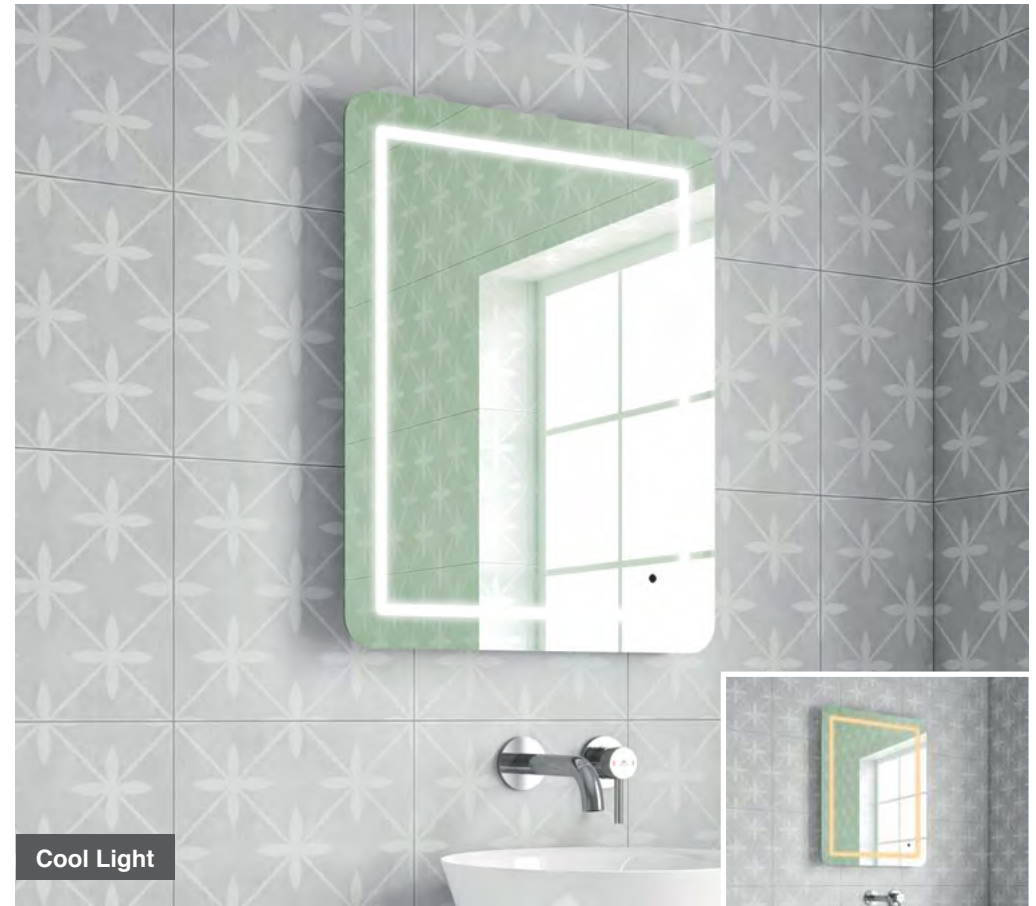

Cool Light

Warm Light

Jane 60

H 800 x W 600 x D 50mm

MLMIJAN60

€389

Features

- LED Mirror
- Multi Functional Contactless Sensor Controls Light from Cool - Warm & Brightness with Memory Function
- Ambient Lighting
- Landscape or Portrait
- Heated Demister Pad
- Charging Socket
- IP44

LED Mirrors

Mona 70

H 500 x W 700 x D 40mm

MLMIMON70 €323

Features

- LED Mirror
- Multi Functional Contactless Sensor Controls Light from Cool - Warm & Brightness with Memory Function
- Ambient Lighting
- Landscape or Portrait
- Heated Demister Pad
- IP44

Iris 55

H 700 x W 550 x D 40mm

MLMIIRI55 €345

Features

- LED Mirror
- Multi Functional Contactless Sensor Controls Light from Cool - Warm & Brightness with Memory Function
- Landscape or Portrait
- Heated Demister Pad
- IP44

LED Mirrors

Zara 50

H 700 x W 500 x D 40mm

MLMIZAR50

€345

Features

- LED Mirror
- Multi Functional Contactless Sensor Controls Light from Cool - Warm & Brightness with Memory Function
- Landscape or Portrait
- Heated Demister Pad
- IP44