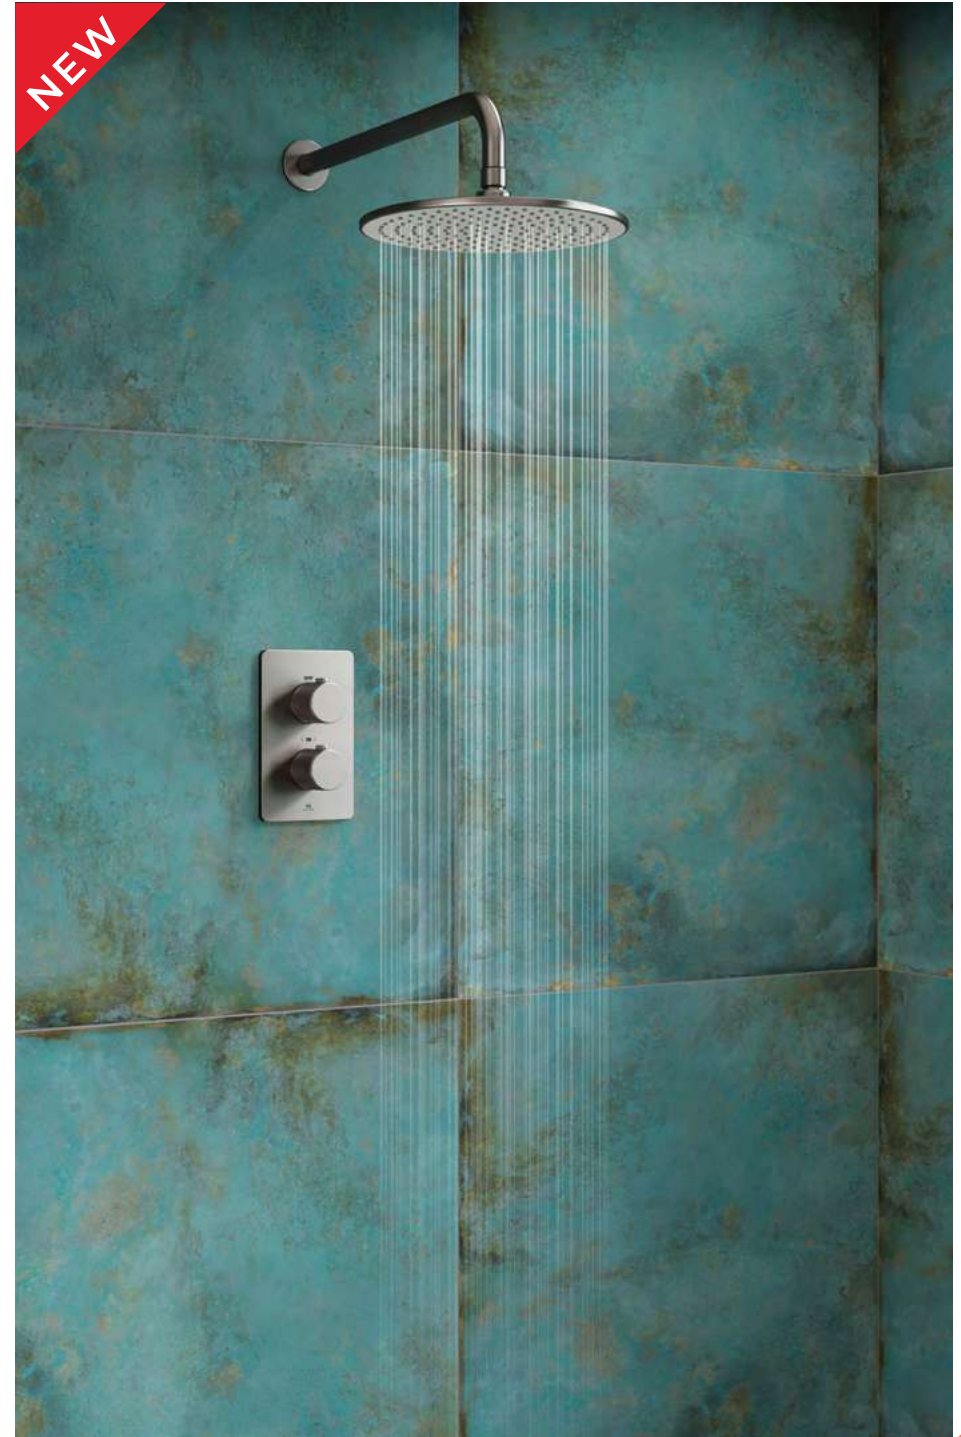

RYSHKIT1GM **€1,048**

P 1.0

Upgrade The Look
Shower Kit available with
Knurled Handles

Ryver Knurled Shower Kit 1

RYSHKIT1KNGM **€1,095**

P 1.0

NEW

Ryver - Gun Metal