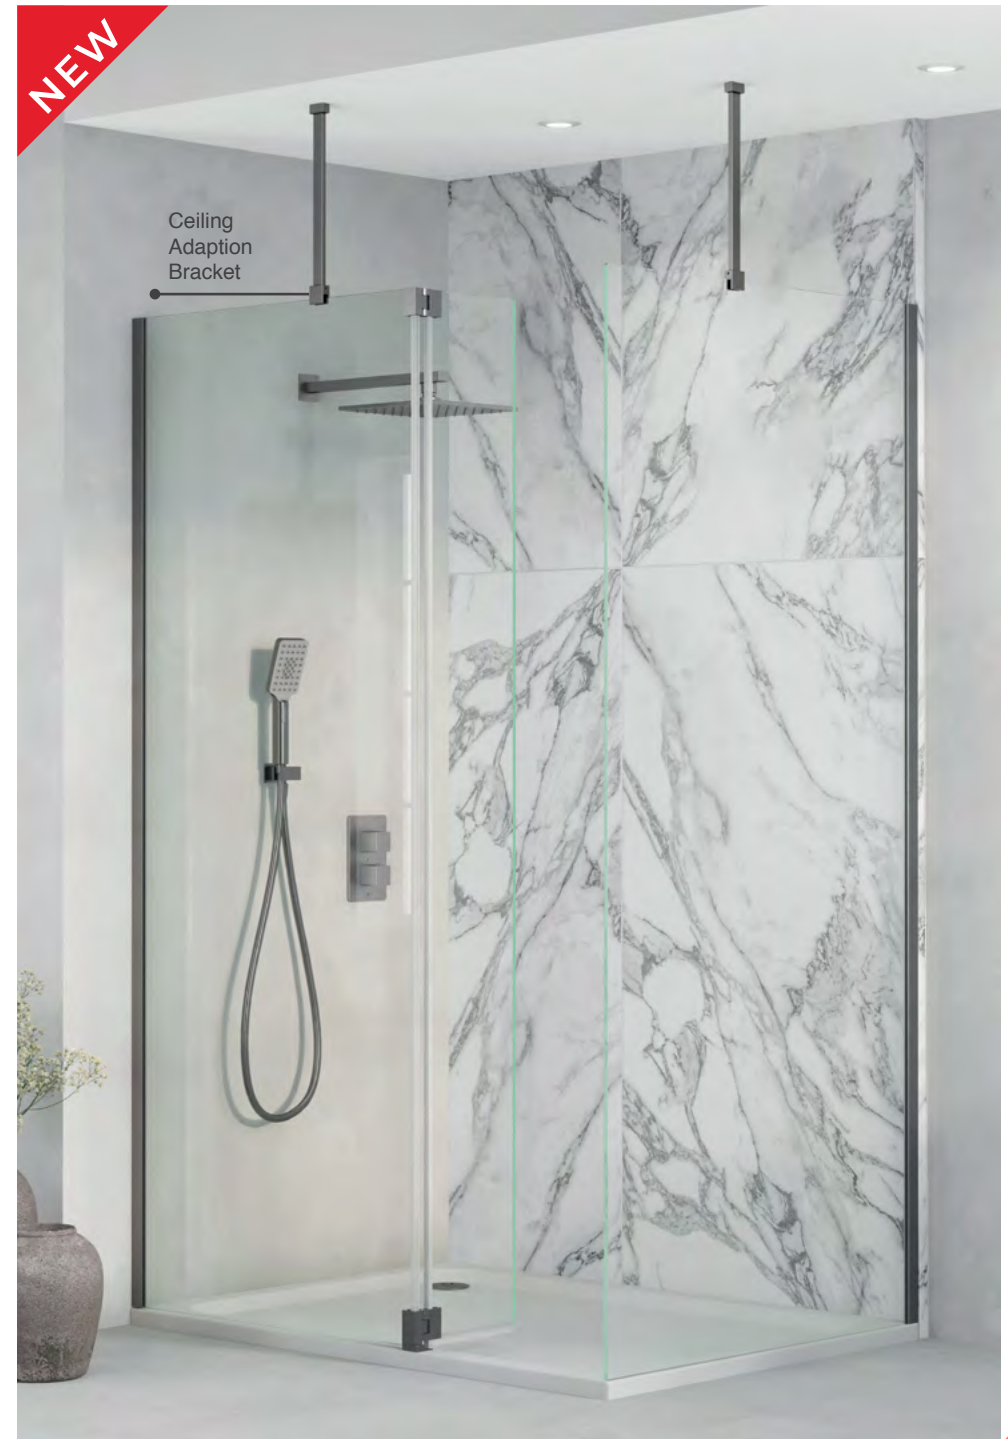

Image for illustrative purposes only. Price indicated is for bracket only. Does include bracing bar.

NEW

Emmi Curved Wetroom - Chrome

Size (mm) - 1200

Suits Offset Quadrant Trays 1200 x 800 & 1200 x 900

Lifetime Guarantee (Subject to within Terms & Conditions)