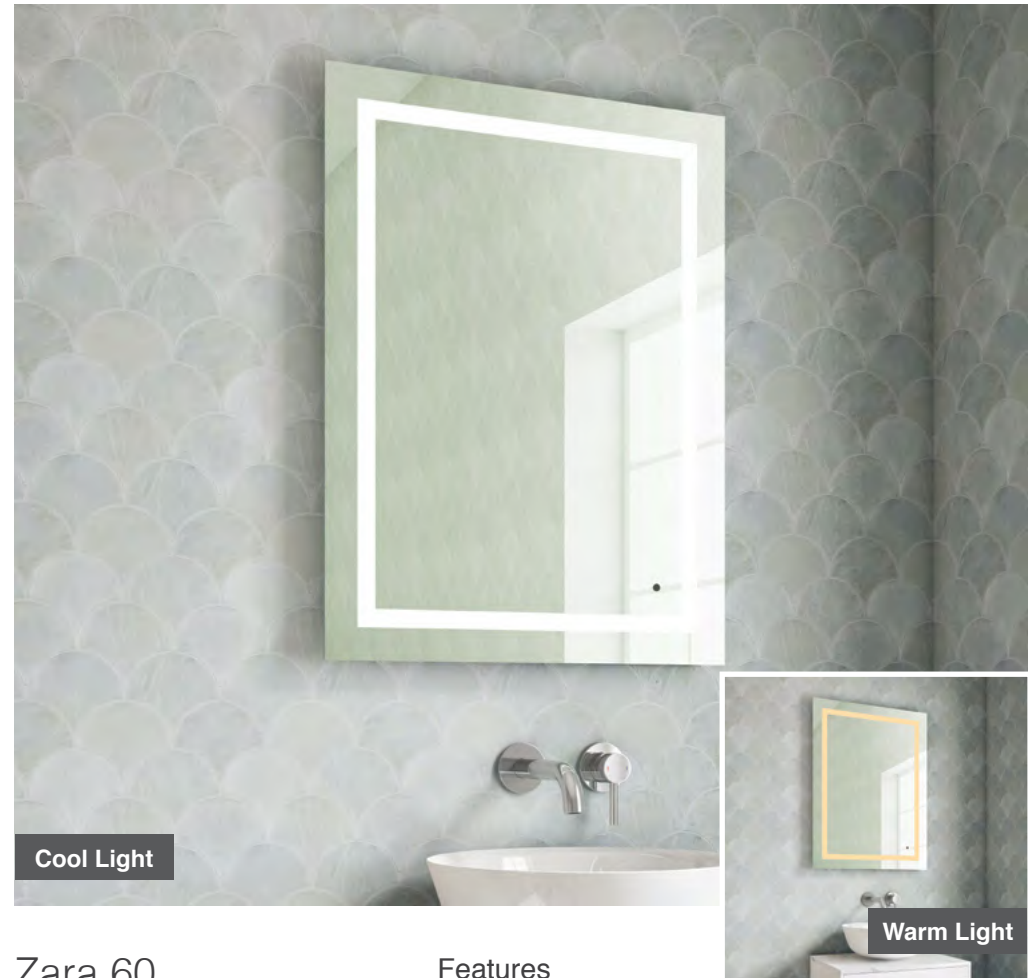

Iris 55

H 700 x W 550 x D 40mm

MLMIIRI55 €345

Features

- LED Mirror
- Multi Functional Contactless Sensor Controls Light from Cool - Warm & Brightness with Memory Function
- Landscape or Portrait
- Heated Demister Pad
- IP44

LED Mirrors

Zara 50

H 700 x W 500 x D 40mm

MLMIZAR50

€345

Features

- LED Mirror
- Multi Functional Contactless Sensor Controls Light from Cool - Warm & Brightness with Memory Function
- Landscape or Portrait
- Heated Demister Pad
- IP44

Zara 60

H 800 x W 600 x D 40mm

MLMIZAR60

€389

Features

- LED Mirror
- Multi Functional Contactless Sensor Controls Light from Cool - Warm & Brightness with Memory Function
- Landscape or Portrait
- Heated Demister Pad
- IP44

LED Mirrors

Cool Light

Warm Light

Lyle 45

H 800 x W 450 x D 30mm

MLMILYL45 €389

Features

- LED Slimline Mirror
- Multi Functional Contactless Sensor Controls Light from Cool - Warm & Brightness with Memory Function
- Ambient Lighting
- Landscape or Portrait
- Heated Demister Pad
- IP44