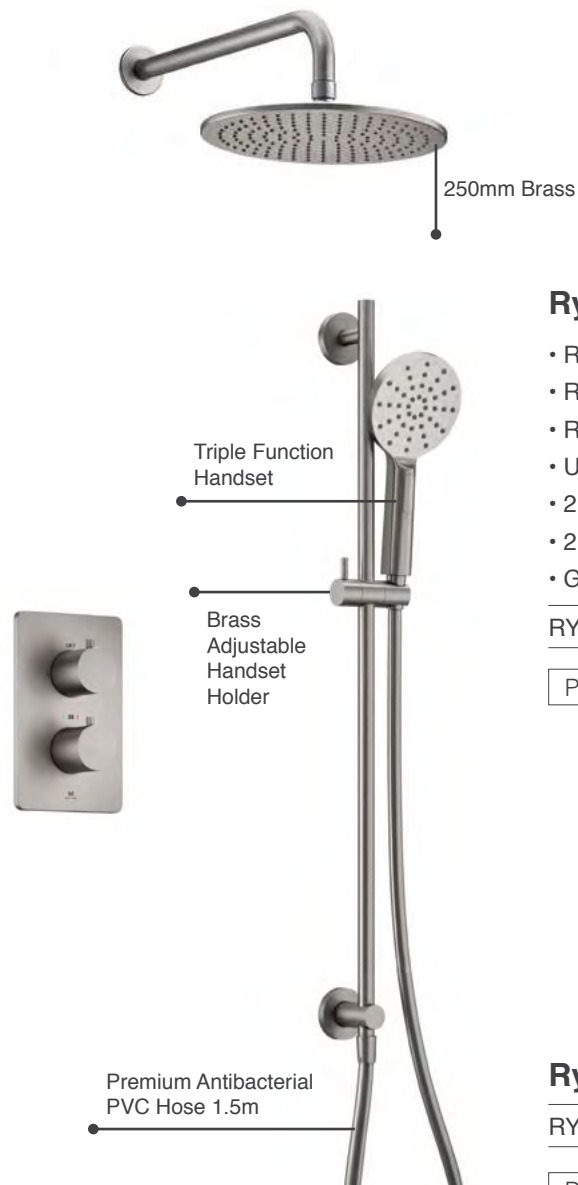

Ryver Shower Kit 3

- Ryver 380mm Shower Arm
- Ryver 250mm Brass Head
- Ryver Sliding Rail Kit with Bottom Outlet
- Universal Easy-Plumb Concealed Valve Box
- 2 Outlet Thermostatic Mixer Valve & Diverter
- 2 Outlet Wall Plate with Round Valves
- Gun Metal PVD Finish

RYSHKIT3GM €1,413

P 1.0

Upgrade The Look
Shower Kit available with
Knurled Handles

Ryver Knurled Shower Kit 3

RYSHKIT3KNGM €1,460

P 1.0