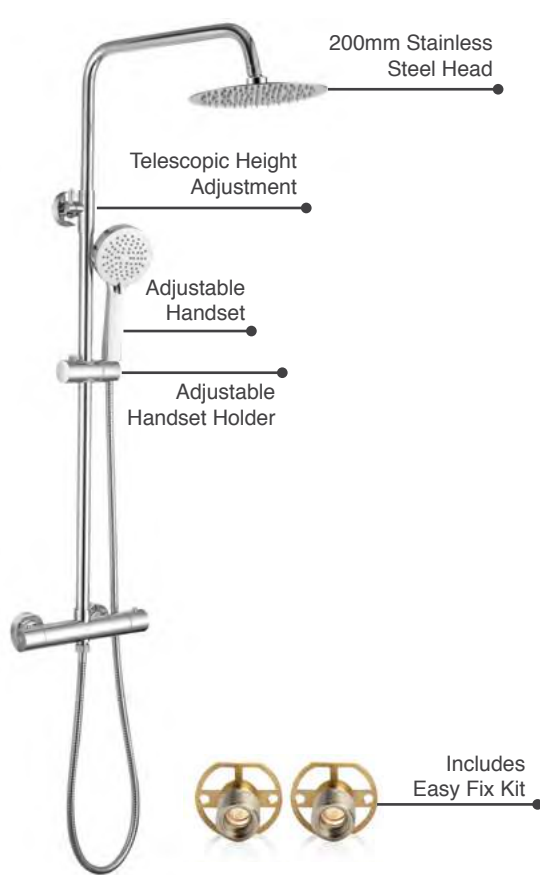

Flo

Flo Round

- Thermostatic Exposed Shower Valve
- Adjustable Riser Rail
- 200mm Stainless Steel Head
- Chrome Adjustable Handset
- Standard Chrome Hose 1.5m
- Easy Fix Kit

MLSHFLRD €310

P 1.0