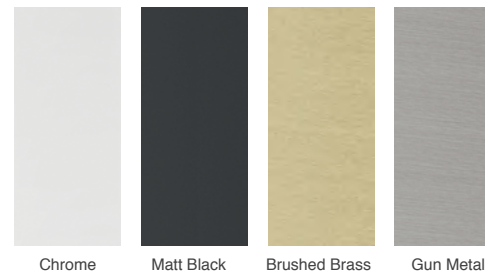

Step 2

Choose your Wall Profile & Bracing Bar colour.

Select from classic Chrome, sleek Matt Black, luxurious Brushed Brass or industrial-chic Gun Metal.