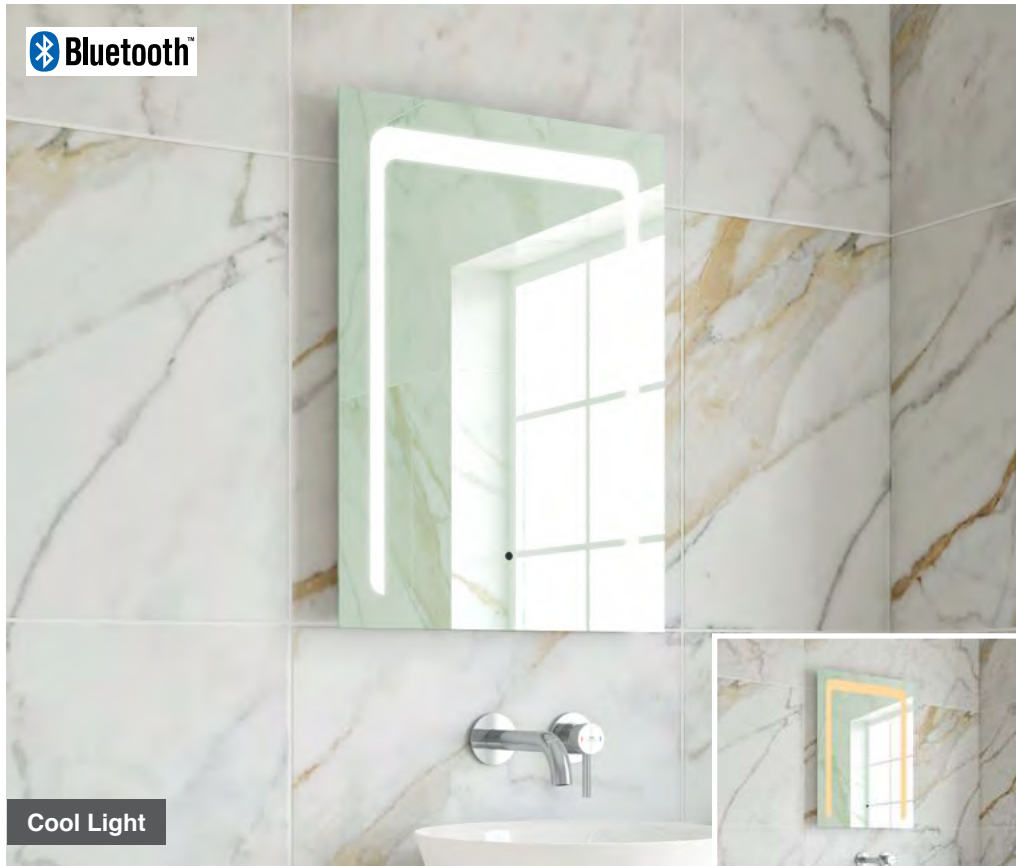

Warm Light

Lyle 120

H 600 x W 1200 x D 30mm

MLMILYL120

€702

Features

- LED Slimline Mirror
- Multi Functional Contactless Sensor Controls Light from Cool - Warm & Brightness with Memory Function
- Ambient Lighting
- Landscape or Portrait
- Heated Demister Pad
- IP44

LED Mirrors

Jade 50

H 700 x W 500 x D 50mm

MLMIJAD50 €389

Features

- LED Mirror
- Multi Functional Contactless Sensor Controls Light from Cool - Warm & Brightness with Memory Function
- Ambient Downlight
- Portrait
- Heated Demister Pad
- Charging Socket
- IP44

Jade 60

H 800 x W 600 x D 50mm

MLMIJAD60 €456

Features

- LED Mirror
- Multi Functional Contactless Sensor Controls Light from Cool - Warm & Brightness with Memory Function
- Ambient Downlight
- Portrait
- Heated Demister Pad
- Charging Socket
- IP44

Audio Mirrors

Jade 55 Bluetooth

H 700 x W 550 x D 60mm

MLMIJAD55BT

€485

Features

- LED Mirror
- Multi Functional Contactless Sensor Controls Light from Cool - Warm & Brightness with Memory Function
- Portrait
- Heated Demister Pad
- Charging Socket
- Bluetooth Audio
- IP44