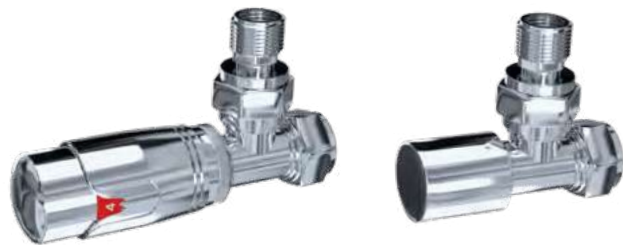

Thermostatic Radiator Valves

**Round Angled Thermostatic Radiator Valves
Chrome Pair**

MLTRVCRAN €40