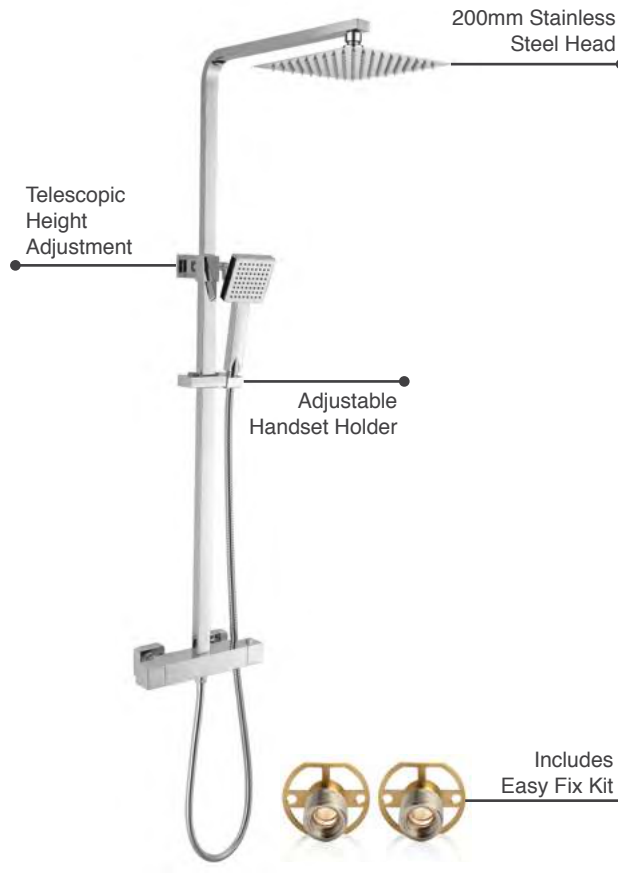

MLSHFLRD €310

P 1.0

Flo Square

- Thermostatic Exposed Shower Valve
- Adjustable Riser Rail
- 200mm Stainless Steel Head
- Chrome Adjustable Handset
- Standard Chrome Hose 1.5m
- Easy Fix Kit

MLSHFLSQ €463