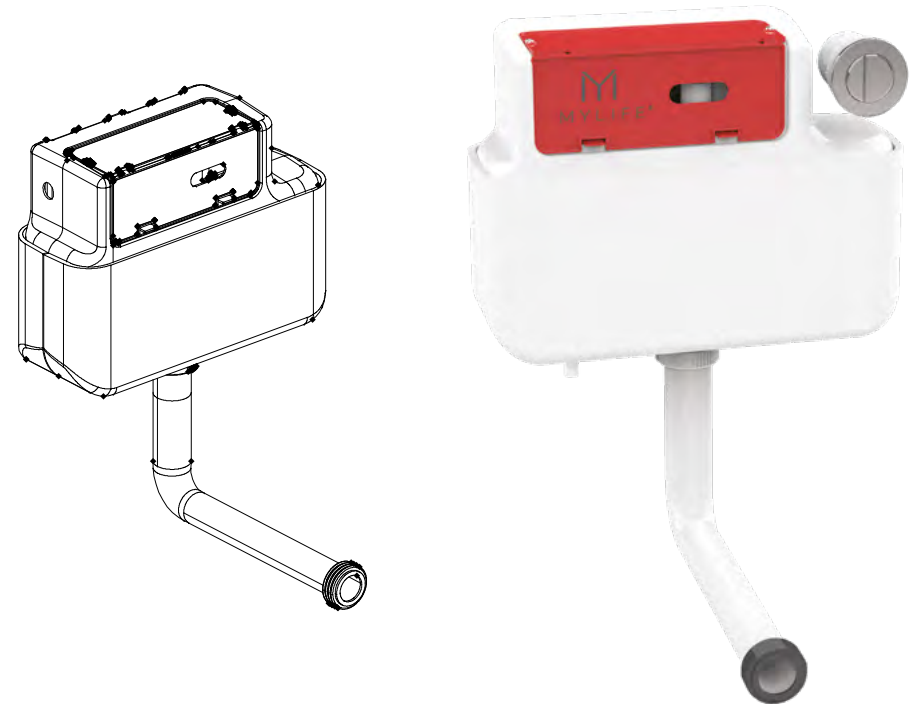

**SIZE:** H 322 x W 440 x D 163 (Size Excludes Pipe)  
 Bottom Inlet Pneumatic Concealed Cistern  
 c/w Round Dual Flush Button

The information contained on this page was correct at date of issue. Fitting dimensions are provided as a guide only. Some variation may occur due to manufacturing tolerances. We pursue a policy of continuing improvement in design and performance of our products and so reserve the right to change specifications without prior notice.