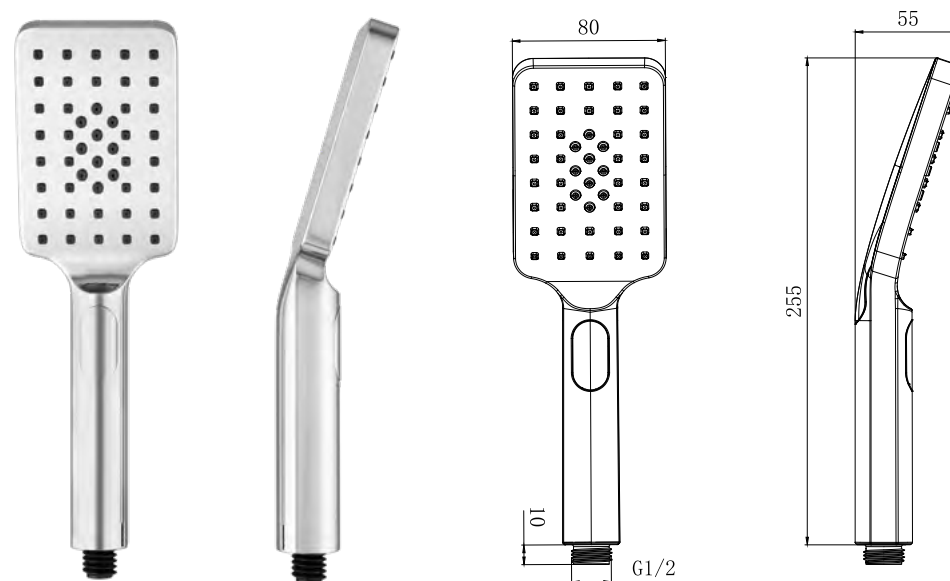

Dayla Square Triple Function Handset - Chrome

PRODUCT CODE	MLSHDAHACP
CONSTRUCTION	ABS
FINISHES	Chrome Plated
PRODUCT TYPE	Contemporary
WATER PRESSURE	Min 0.2bar and Max 6.0bar
PLUMBING SYSTEMS	Suitable for all plumbing systems
FITTING	G1/2"
ADDITIONAL INFORMATION	Triple Function Handset Easy clean Rubber nozzles