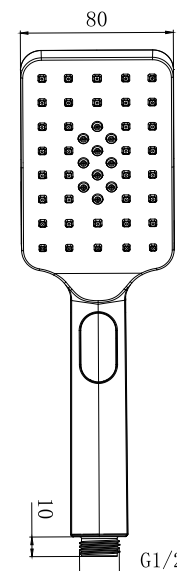

# Dayla Square Triple Function Handset - Black

PRODUCT CODE	MLSHDAHABL
CONSTRUCTION	ABS
FINISHES	Matt Black
PRODUCT TYPE	Contemporary
WATER PRESSURE	Min 0.2bar and Max 6.0bar
PLUMBING SYSTEMS	Suitable for all plumbing systems
FITTING	G1/2"
ADDITIONAL INFORMATION	Triple Function Handset Easy clean Rubber nozzles

The information contained on this page was correct at date of issue. Fitting dimensions are provided as a guide only. Some variation may occur due to manufacturing tolerances. We pursue a policy of continuing improvement in design and performance of our products and so reserve the right to change specifications without prior notice.