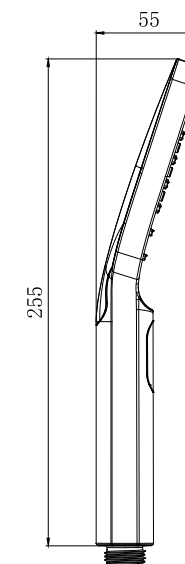

# Dayla Square Triple Function Handset - Black

PRODUCT CODE	MLSHDAHABL
CONSTRUCTION	ABS
FINISHES	Matt Black
PRODUCT TYPE	Contemporary
WATER PRESSURE	Min 0.2bar and Max 6.0bar
PLUMBING SYSTEMS	Suitable for all plumbing systems
FITTING	G1/2"
ADDITIONAL INFORMATION	Triple Function Handset Easy clean Rubber nozzles

The information contained on this page was correct at date of issue. Fitting dimensions are provided as a guide only. Some variation may occur due to manufacturing tolerances. We pursue a policy of continuing improvement in design and performance of our products and so reserve the right to change specifications without prior notice.