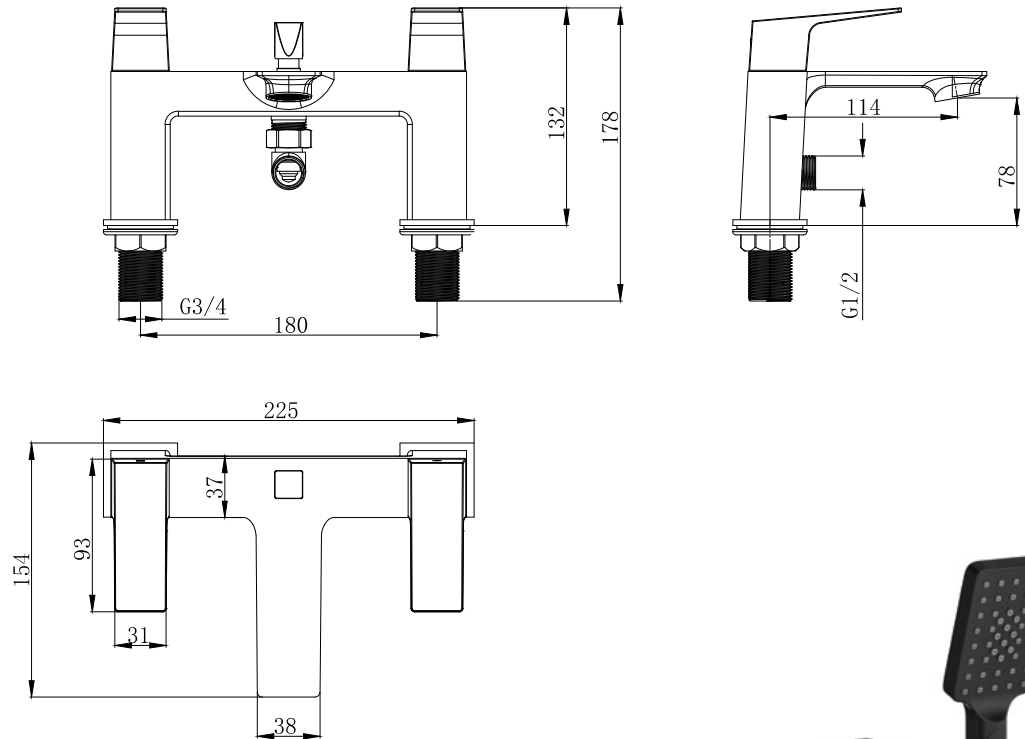

Dayla Black Bath Shower Mixer & Kit - MLTADY5BL

CONSTRUCTION	Brass Body (CuZn40Pb2), EN CW617N (equivalent to BS CZ122)
FINISHES	Matt Black Electro Plated
PRODUCT TYPE	Contemporary
WATER PRESSURE	Min. 0.5 bar, Max. 6.0 bar
PLUMBING SYSTEMS	Suitable for all plumbing systems, max. supply pressure differential requirement no greater than 5.1
STANDARDS	Complies with BS5412 & BS EN200
CERTIFICATION	Manufactured to comply with WRAS
AERATOR	Neoperl
FITTING	Brass G3/4" BSP Tails
ADDITIONAL INFORMATION	Triple Function Push Button Handset PVC Antibacterial Hose

Flow Rates (Litres per minute)

SYSTEM PRESSURE	0.1 Bar	0.2 Bar	0.3 Bar	0.5 Bar	1.0 Bar	1.5 Bar	2.0 Bar	3.0 Bar	4.0 Bar	5.0 Bar
Spout	5.1	-	8.0	10.0	13.9	-	19.5	23.6	27.2	30.4
Handset	11.2	-	16.7	20.7	28.5	-	40.7	48.2	54.5	63.5