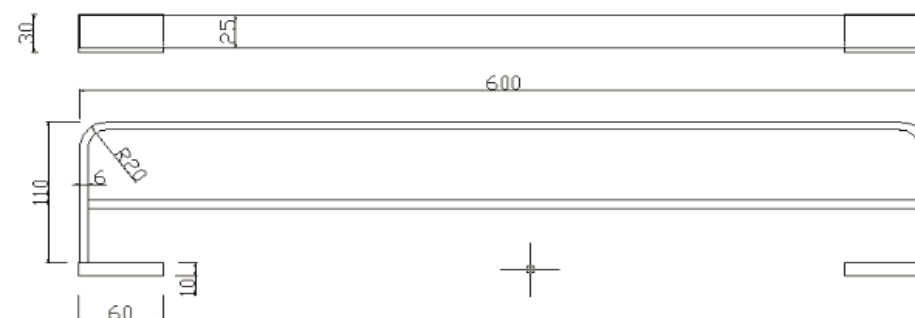

# Pure Gun Metal Double Towel Rail

**CODE:** MLACPU7GM

**RANGE:** PURE

**CONSTRUCTION:** BRASS

**FINISH:** GUN METAL PVD

## ALSO AVAILABLE IN THE RANGE:

The information contained on this page was correct at date of issue. Fitting dimensions are provided as a guide only. Some variation may occur due to manufacturing tolerances. We pursue a policy of continuing improvement in design and performance of our products and so reserve the right to change specifications without prior notice.