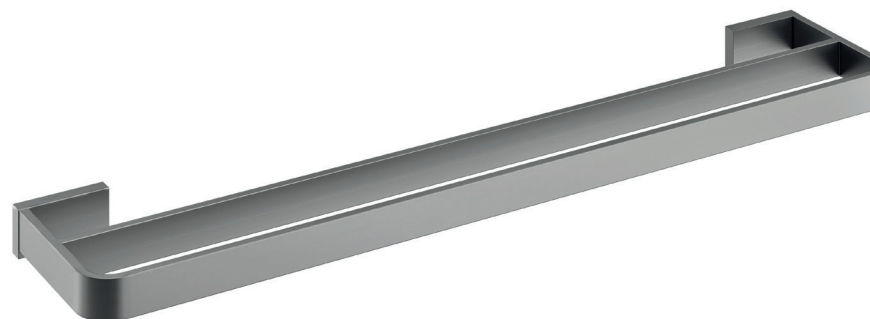

# Pure Gun Metal Double Towel Rail

**CODE:** MLACPU7GM

**RANGE:** PURE

**CONSTRUCTION:** BRASS

**FINISH:** GUN METAL PVD