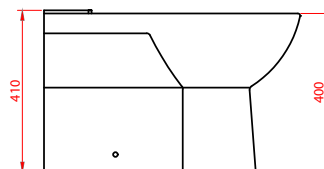

Foye Open Back Rimless Toilet Pan & Cistern

RANGE: FOYE

CODE: MLFOPA0B/MLFOCI

SIZE: H 801 x W 378 x D 650mm

MATERIAL: CERAMIC

FITTINGS: DUAL FLUSH FITTINGS

SEAT: D-SHAPE SOFT CLOSE STANDARD OR SLIM

FLUSH VOLUMES: 4/6L