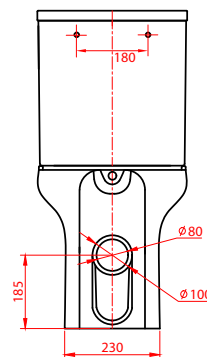

Foye Open Back Rimless Toilet Pan & Cistern

RANGE: FOYE

CODE: MLFOPA0B/MLFOCI

SIZE: H 801 x W 378 x D 650mm

MATERIAL: CERAMIC

FITTINGS: DUAL FLUSH FITTINGS

SEAT: D-SHAPE SOFT CLOSE STANDARD OR SLIM

FLUSH VOLUMES: 4/6L

The information contained on this page was correct at date of issue. Fitting dimensions are provided as a guide only. Some variation may occur due to manufacturing tolerances. We pursue a policy of continuing improvement in design and performance of our products and so reserve the right to change specifications without prior notice.