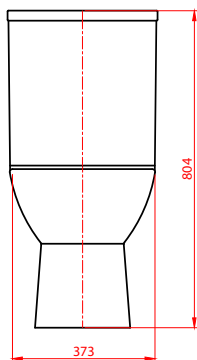

Foye Open Back Rimless Toilet Pan & Cistern

RANGE: FOYE

CODE: MLFOPA0B/MLFOCI

SIZE: H 801 x W 378 x D 650mm

MATERIAL: CERAMIC

FITTINGS: DUAL FLUSH FITTINGS

SEAT: D-SHAPE SOFT CLOSE STANDARD OR SLIM

FLUSH VOLUMES: 4/6L

The information contained on this page was correct at date of issue. Fitting dimensions are provided as a guide only. Some variation may occur due to manufacturing tolerances. We pursue a policy of continuing improvement in design and performance of our products and so reserve the right to change specifications without prior notice.