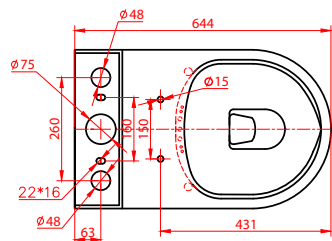

Foye Open Back Rimless Toilet Pan & Cistern

RANGE: FOYE

CODE: MLFOPA0B/MLFOCI

SIZE: H 801 x W 378 x D 650mm

MATERIAL: CERAMIC

FITTINGS: DUAL FLUSH FITTINGS

SEAT: D-SHAPE SOFT CLOSE STANDARD OR SLIM

FLUSH VOLUMES: 4/6L

The information contained on this page was correct at date of issue. Fitting dimensions are provided as a guide only. Some variation may occur due to manufacturing tolerances. We pursue a policy of continuing improvement in design and performance of our products and so reserve the right to change specifications without prior notice.