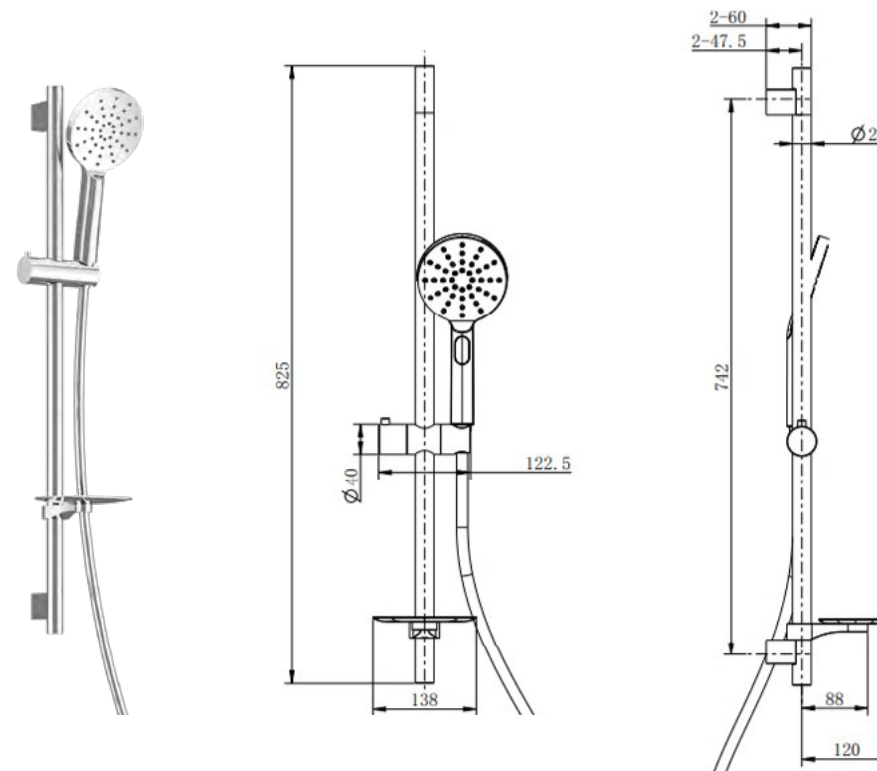

Euri Sliding Rail Kit - MLSHEUSRK

CONSTRUCTION	Stainless steel & brass
FINISHES	Chrome Plated
PRODUCT TYPE	Contemporary
WATER PRESSURE	Min. 0.5 Bar, Max . 6.0 Bar
PLUMBING SYSTEMS	Suitable for all plumbing systems
STANDARDS	Complies with BSEN 1111
ADDITIONAL INFO	Adjustable Sliding Rail Kit with Soap Dish Push Button Triple Function Handset ABS Chrome Plated Adjustable Handset Holder Premium Antibacterial PVC Shower Hose 1.5m

Flow Rates (Litres per minute)

SYSTEM PRESSURE	0.1 Bar	0.2 Bar	0.3 Bar	0.5 Bar	1.0 Bar	1.5 Bar	2.0 Bar	3.0 Bar	4.0 Bar	5.0 Bar
	4.5	6.5	8.1	10.6	15.2	-	-	-	-	-

The information contained on this page was correct at date of issue. Fitting dimensions are provided as a guide only. Some variation may occur due to manufacturing tolerances. We pursue a policy of continuing improvement in design and performance of our products and so reserve the right to change specifications without prior notice.