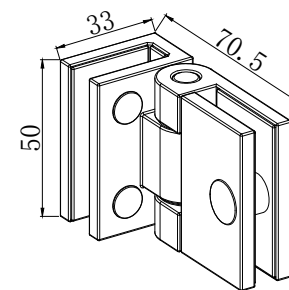

Emmi Wetroom Flipper Panel Hinges

PRODUCT CODES	EMWFPHCP - Chrome EMWFPHBL - Matt Black EMWFPHBB - Brushed Brass EMWFPHGM - Gun Metal
COLOURS	Chrome Matt Black Brushed Brass Gun Metal
ROTATION	180-degrees
SIZE	Top Hinge: 70.5mm x 33mm x 50mm Bottom Hinge: 70.5mm x 33mm x 66mm Bottom Guide: 42mm x 37.5mm

Hinge Top

Bottom Guide Block L

Hinge Bottom

Bottom Guide Block L

Glass Clip

COLOUR OPTIONS:

CHROME

MATT BLACK