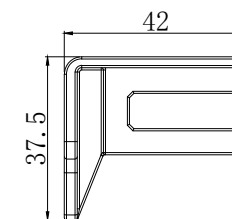

Emmi Wetroom Flipper Panel Hinges

PRODUCT CODES	EMWFPHCP - Chrome EMWFPHBL - Matt Black EMWFPHBB - Brushed Brass EMWFPHGM - Gun Metal
COLOURS	Chrome Matt Black Brushed Brass Gun Metal
ROTATION	180-degrees
SIZE	Top Hinge: 70.5mm x 33mm x 50mm Bottom Hinge: 70.5mm x 33mm x 66mm Bottom Guide: 42mm x 37.5mm

Hinge Top

Bottom Guide Block L

Hinge Bottom

Bottom Guide Block L

Glass Clip

COLOUR OPTIONS:

CHROME

MATT BLACK

BRUSHED BRASS

GUN METAL

The information contained on this page was correct at date of issue. Fitting dimensions are provided as a guide only. Some variation may occur due to manufacturing tolerances. We pursue a policy of continuing improvement in design and performance of our products and so reserve the right to change specifications without prior notice.