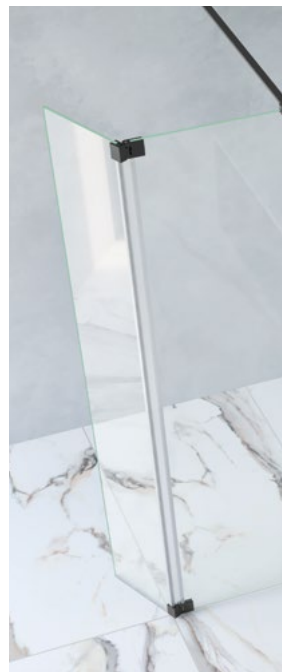

Emmi Wetroom Flipper Panel Hinges

PRODUCT CODES	EMWFPHCP - Chrome EMWFPHBL - Matt Black EMWFPHBB - Brushed Brass EMWFPHGM - Gun Metal
COLOURS	Chrome Matt Black Brushed Brass Gun Metal
ROTATION	180-degrees
SIZE	Top Hinge: 70.5mm x 33mm x 50mm Bottom Hinge: 70.5mm x 33mm x 66mm Bottom Guide: 42mm x 37.5mm

Hinge Top

Bottom Guide Block L

Hinge Bottom

Bottom Guide Block L

Glass Clip

COLOUR OPTIONS:

CHROME

MATT BLACK