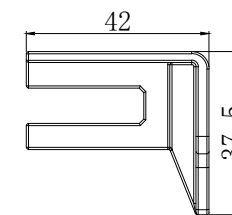

Emmi Wetroom Flipper Panel Hinges

PRODUCT CODES	EMWFPHCP - Chrome EMWFPHBL - Matt Black EMWFPHBB - Brushed Brass EMWFPHGM - Gun Metal
COLOURS	Chrome Matt Black Brushed Brass Gun Metal
ROTATION	180-degrees
SIZE	Top Hinge: 70.5mm x 33mm x 50mm Bottom Hinge: 70.5mm x 33mm x 66mm Bottom Guide: 42mm x 37.5mm

Hinge Top

Bottom Guide Block L

Hinge Bottom

Bottom Guide Block L

Glass Clip

COLOUR OPTIONS:

CHROME

MATT BLACK

BRUSHED BRASS

GUN METAL

The information contained on this page was correct at date of issue. Fitting dimensions are provided as a guide only. Some variation may occur due to manufacturing tolerances. We pursue a policy of continuing improvement in design and performance of our products and so reserve the right to change specifications without prior notice.