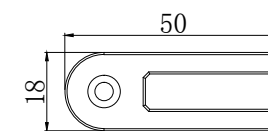

Emmi Wetroom Flipper Panel Hinges

PRODUCT CODES	EMWFPHCP - Chrome EMWFPHBL - Matt Black EMWFPHBB - Brushed Brass EMWFPHGM - Gun Metal
COLOURS	Chrome Matt Black Brushed Brass Gun Metal
ROTATION	180-degrees
SIZE	Top Hinge: 70.5mm x 33mm x 50mm Bottom Hinge: 70.5mm x 33mm x 66mm Bottom Guide: 42mm x 37.5mm

Hinge Top

Bottom Guide Block L

Hinge Bottom

Bottom Guide Block L

Glass Clip

COLOUR OPTIONS:

CHROME

MATT BLACK