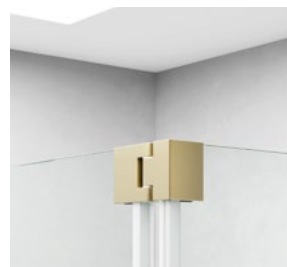

Emmi Wetroom Flipper Panel Hinges

PRODUCT CODES	EMWFPHCP - Chrome EMWFPHBL - Matt Black EMWFPHBB - Brushed Brass EMWFPHGM - Gun Metal
COLOURS	Chrome Matt Black Brushed Brass Gun Metal
ROTATION	180-degrees
SIZE	Top Hinge: 70.5mm x 33mm x 50mm Bottom Hinge: 70.5mm x 33mm x 66mm Bottom Guide: 42mm x 37.5mm

Hinge Top

Bottom Guide Block L

Hinge Bottom

Bottom Guide Block L

Glass Clip

COLOUR OPTIONS:

CHROME

MATT BLACK