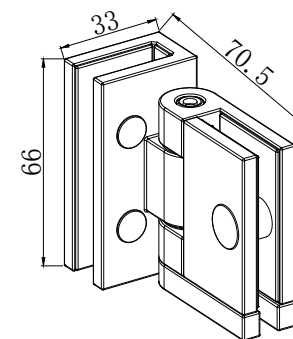

Emmi Wetroom Flipper Panel Hinges

PRODUCT CODES	EMWFPHCP - Chrome EMWFPHBL - Matt Black EMWFPHBB - Brushed Brass EMWFPHGM - Gun Metal
COLOURS	Chrome Matt Black Brushed Brass Gun Metal
ROTATION	180-degrees
SIZE	Top Hinge: 70.5mm x 33mm x 50mm Bottom Hinge: 70.5mm x 33mm x 66mm Bottom Guide: 42mm x 37.5mm

Hinge Top

Bottom Guide Block L

Hinge Bottom

Bottom Guide Block L

Glass Clip

COLOUR OPTIONS:

CHROME

MATT BLACK