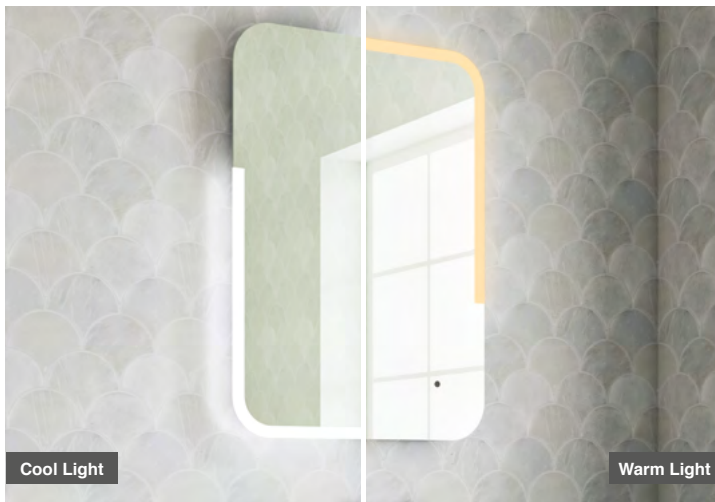

Tara 50 Bluetooth LED Mirror

CODE: MLMITAR50BT

SIZE: H 700 x W 500 x D 60mm

FEATURES:

- LED Mirror
- Multi Functional Contactless Sensor Controls
Light from Cool - Warm & Brightness with
Memory Function
- Ambient Lighting
- Portrait
- Heated Demister Pad
- Charging Socket
- Bluetooth Audio
- IP44