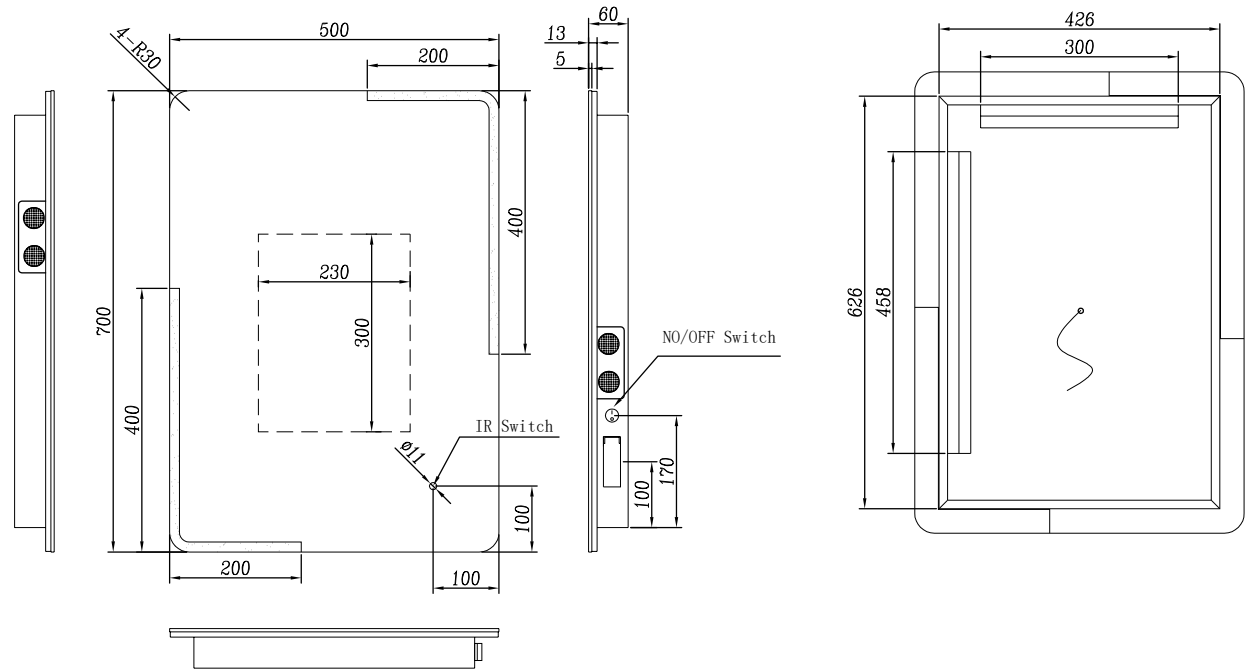

Tara 50 Bluetooth LED Mirror

CODE: MLMITAR50BT

SIZE: H 700 x W 500 x D 60mm

FEATURES:

- LED Mirror
- Multi Functional Contactless Sensor Controls
Light from Cool - Warm & Brightness with
Memory Function
- Ambient Lighting
- Portrait
- Heated Demister Pad
- Charging Socket
- Bluetooth Audio
- IP44

The information contained on this page was correct at date of issue. Fitting dimensions are provided as a guide only. Some variation may occur due to manufacturing tolerances. We pursue a policy of continuing improvement in design and performance of our products and so reserve the right to change specifications without prior notice.