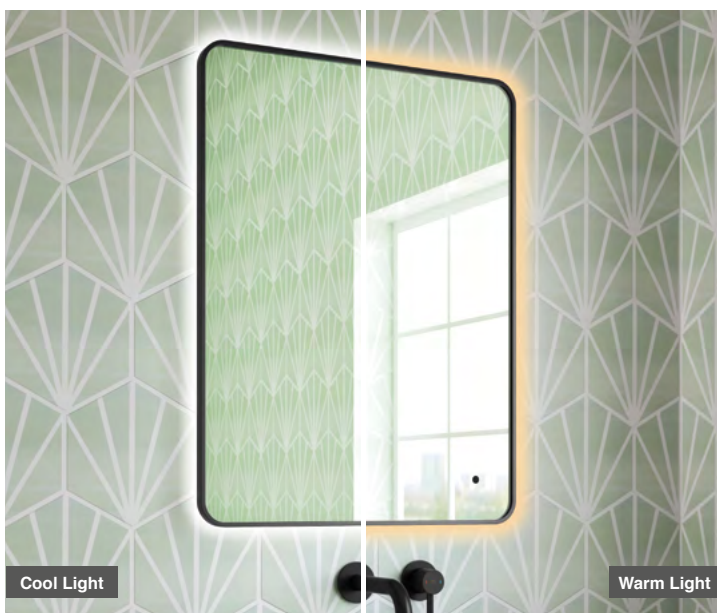

Quin 60 - Matt Black LED Mirror

CODE: MLMIQUI60BL

SIZE: H 800 x W 600 x D 38mm

FEATURES:

- Matt Black Framed LED Mirror
- Multi Functional Contactless Sensor Controls Light from Cool - Warm Brightness with Memory Function
- Ambient Lighting
- Landscape or Portrait
- Heated Demister Pad
- IP44