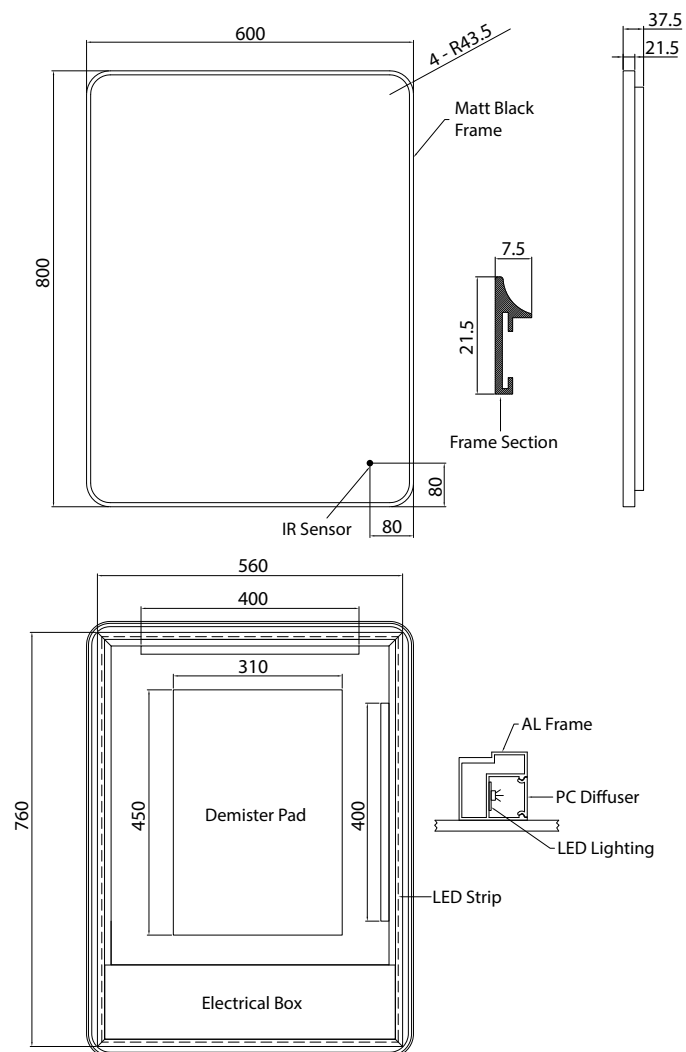

Quin 60 - Matt Black LED Mirror

CODE: MLMIQUI60BL

SIZE: H 800 x W 600 x D 38mm

FEATURES:

- Matt Black Framed LED Mirror
- Multi Functional Contactless Sensor Controls Light from Cool - Warm Brightness with Memory Function
- Ambient Lighting
- Landscape or Portrait
- Heated Demister Pad
- IP44

The information contained on this page was correct at date of issue. Fitting dimensions are provided as a guide only. Some variation may occur due to manufacturing tolerances. We pursue a policy of continuing improvement in design and performance of our products and so reserve the right to change specifications without prior notice.