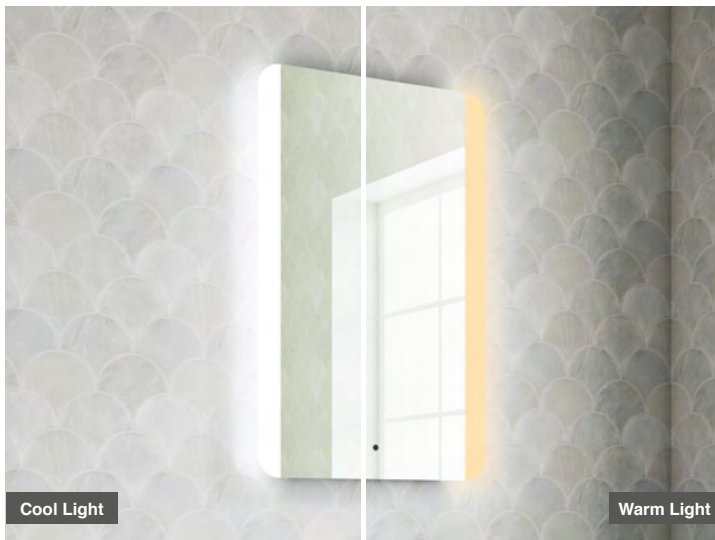

Jane 45 LED Mirror

CODE: MLMIJAN45

SIZE: H 700 x W 450 x D 50mm

FEATURES:

- LED Mirror
- Multi Functional Contactless Sensor Controls
Light from Cool - Warm & Brightness with
Memory Function
- Ambient Lighting
- Landscape or Portrait
- Heated Demister Pad
- Charging Socket
- IP44