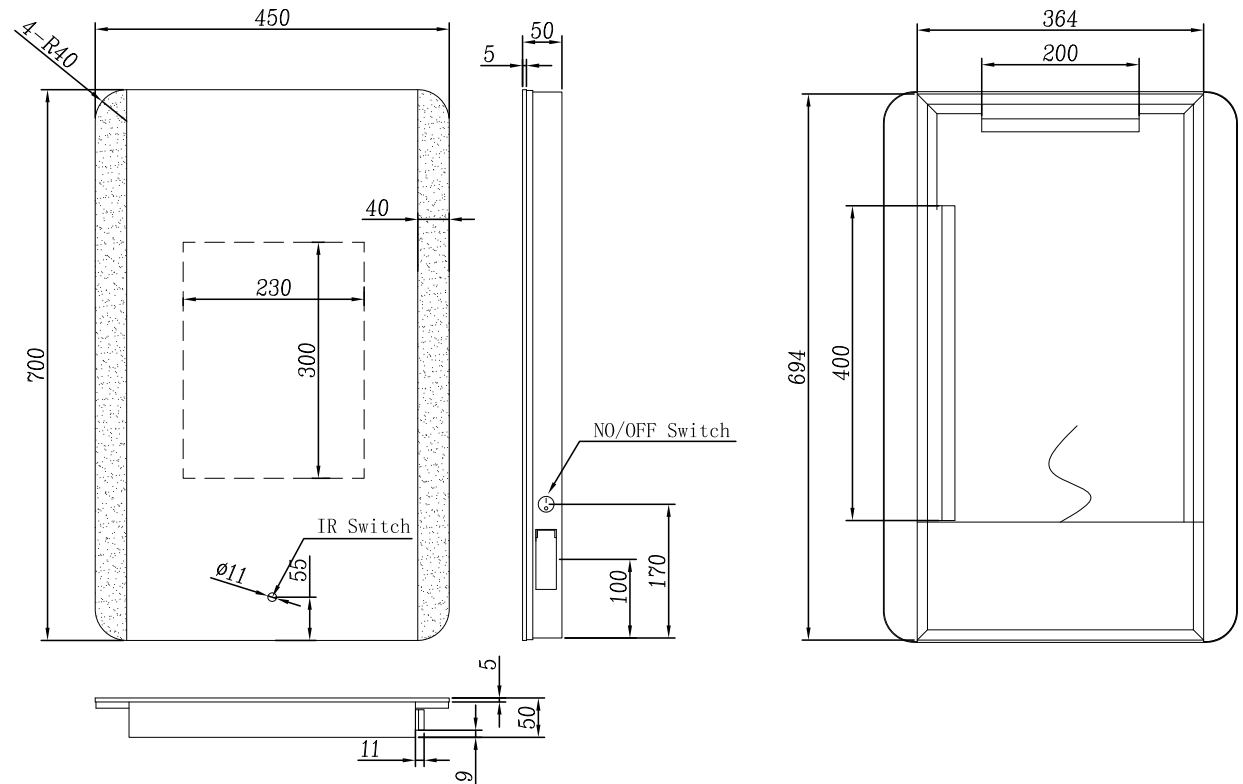

Jane 45 LED Mirror

CODE: MLMIJAN45

SIZE: H 700 x W 450 x D 50mm

FEATURES:

- LED Mirror
- Multi Functional Contactless Sensor Controls
Light from Cool - Warm & Brightness with
Memory Function
- Ambient Lighting
- Landscape or Portrait
- Heated Demister Pad
- Charging Socket
- IP44

The information contained on this page was correct at date of issue. Fitting dimensions are provided as a guide only. Some variation may occur due to manufacturing tolerances. We pursue a policy of continuing improvement in design and performance of our products and so reserve the right to change specifications without prior notice.