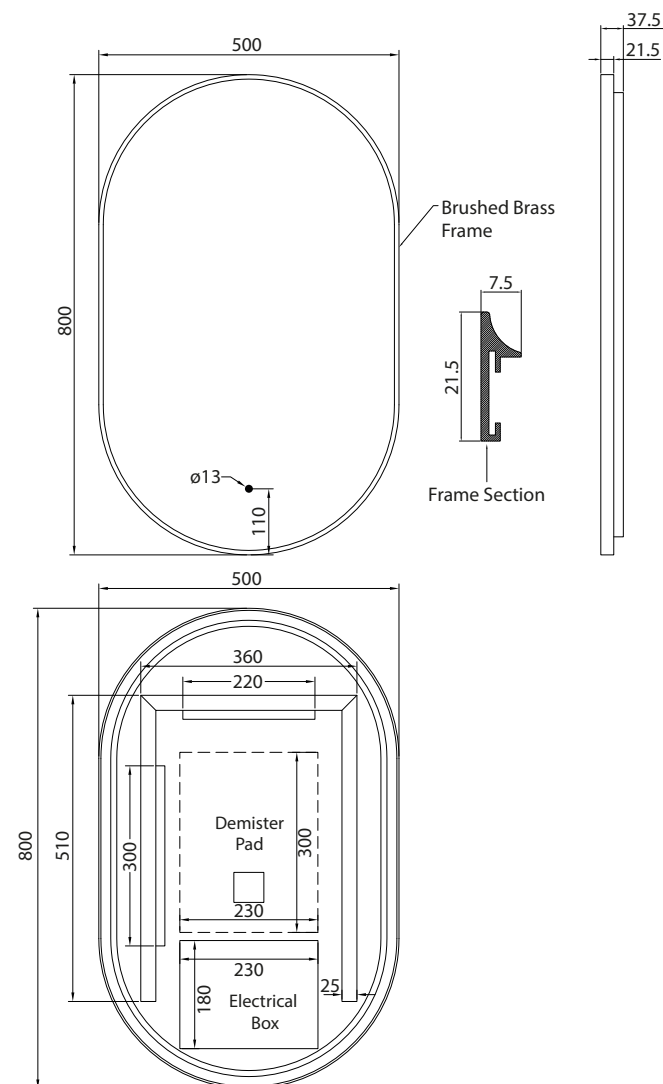

Finn 50 - Brushed Brass LED Mirror

CODE: MLMIFIN50BB

SIZE: H 800 x W 500 x D 38mm

FEATURES:

- Brushed Brass Framed LED Mirror
- Multi Functional Contactless Sensor Controls
Light from Cool - Warm & Brightness with Memory Function
- Ambient Lighting
- Landscape or Portrait
- Heated Demister Pad
- IP44

The information contained on this page was correct at date of issue. Fitting dimensions are provided as a guide only. Some variation may occur due to manufacturing tolerances. We pursue a policy of continuing improvement in design and performance of our products and so reserve the right to change specifications without prior notice.