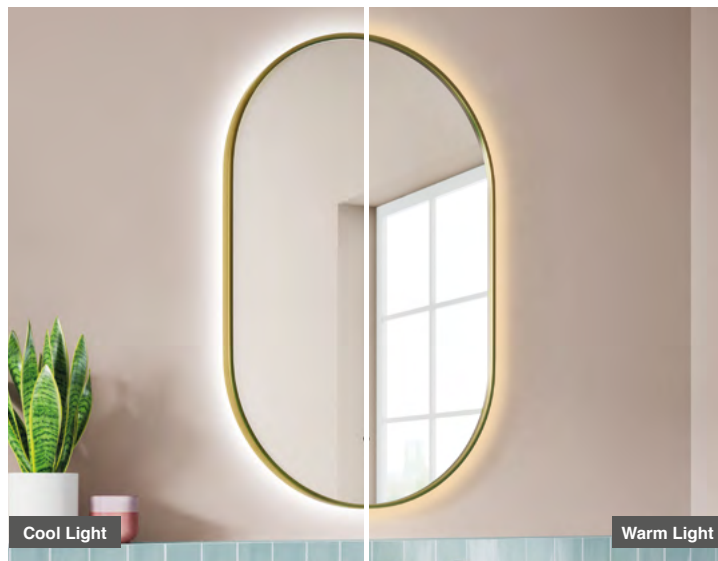

Finn 50 - Brushed Brass LED Mirror

CODE: MLMIFIN50BB

SIZE: H 800 x W 500 x D 38mm

FEATURES:

- Brushed Brass Framed LED Mirror
- Multi Functional Contactless Sensor Controls
Light from Cool - Warm & Brightness with Memory Function
- Ambient Lighting
- Landscape or Portrait
- Heated Demister Pad
- IP44