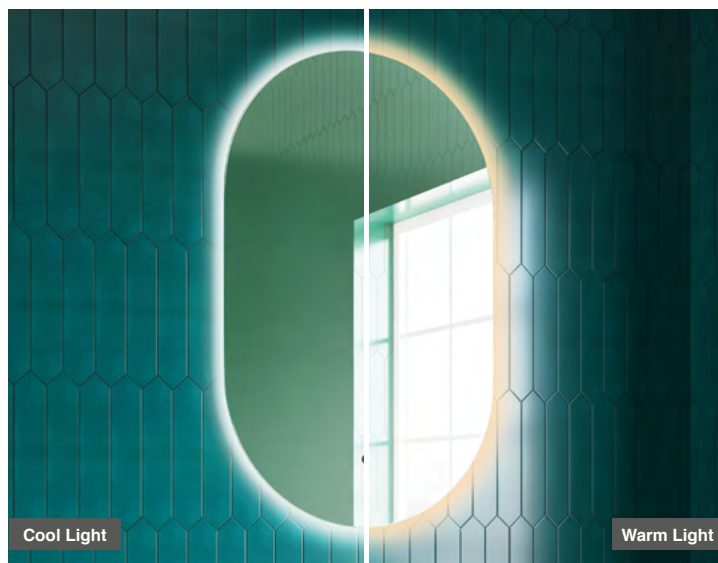

Finn 50 LED Mirror

CODE: MLMIFIN50

SIZE: H 800 x W 500 x D 30mm

FEATURES:

- LED Slimline Mirror
- Multi Functional Contactless Sensor Controls
Light from Cool - Warm & Brightness with Memory Function
- Ambient Lighting
- Landscape or Portrait
- Heated Demister Pad
- IP44