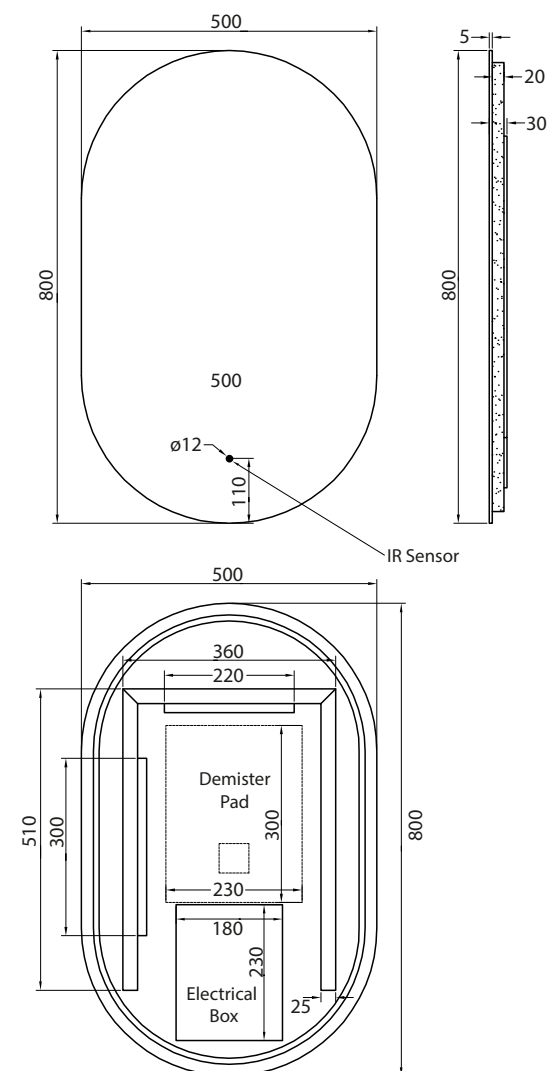

Finn 50 LED Mirror

CODE: MLMIFIN50

SIZE: H 800 x W 500 x D 30mm

FEATURES:

- LED Slimline Mirror
- Multi Functional Contactless Sensor Controls
Light from Cool - Warm & Brightness with Memory Function
- Ambient Lighting
- Landscape or Portrait
- Heated Demister Pad
- IP44

The information contained on this page was correct at date of issue. Fitting dimensions are provided as a guide only. Some variation may occur due to manufacturing tolerances. We pursue a policy of continuing improvement in design and performance of our products and so reserve the right to change specifications without prior notice.