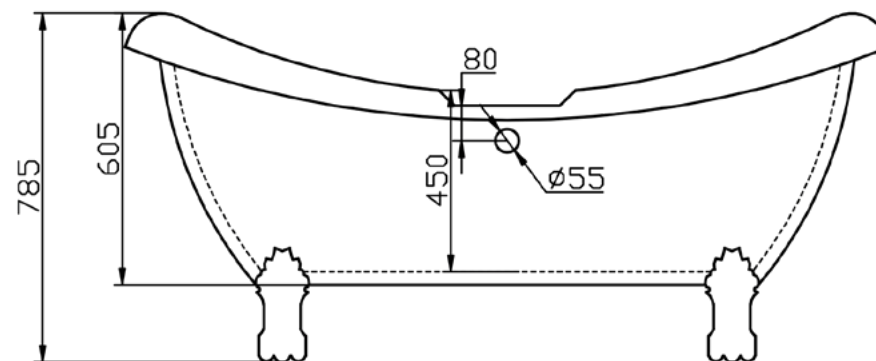

# Traditional Double Slipper Freestanding Acrylic Bath

**PRODUCT:** Traditional Double Slipper  
Freestanding Acrylic Bath

**CODE:** MLFSTDS

**SIZE:** L 1750 x W 720 x H 785mm

**WATER CAPACITY:** 209L

*Can Be Drilled For Tap Holes - 270mm Long  
Tapledge*