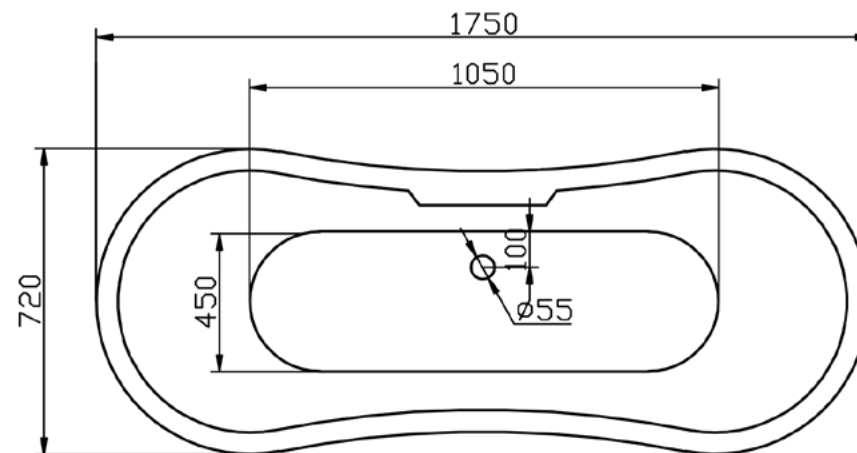

# Traditional Double Slipper Freestanding Acrylic Bath

**PRODUCT:** Traditional Double Slipper  
Freestanding Acrylic Bath

**CODE:** MLFSTDS

**SIZE:** L 1750 x W 720 x H 785mm

**WATER CAPACITY:** 209L

*Can Be Drilled For Tap Holes - 270mm Long  
Tapledge*

The information contained on this page was correct at date of issue. Fitting dimensions are provided as a guide only. Some variation may occur due to manufacturing tolerances. We pursue a policy of continuing improvement in design and performance of our products and so reserve the right to change specifications without prior notice.