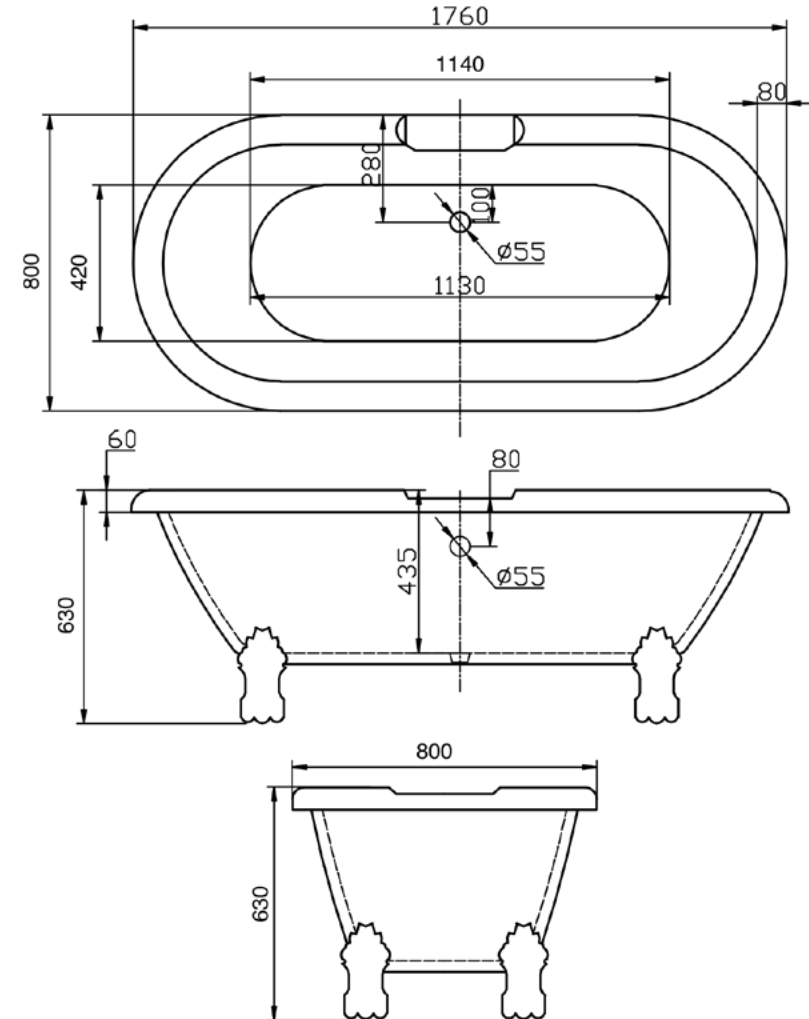

Traditional Dual Freestanding Acrylic Bath

PRODUCT: Traditional Dual Freestanding Acrylic Bath

CODE: MLFSTD

SIZE: L 1760 x W 800 x H 630mm

WATER CAPACITY: 223L

Can Be Drilled For Tap Holes - 260mm Long Tapledge

The information contained on this page was correct at date of issue. Fitting dimensions are provided as a guide only. Some variation may occur due to manufacturing tolerances. We pursue a policy of continuing improvement in design and performance of our products and so reserve the right to change specifications without prior notice.