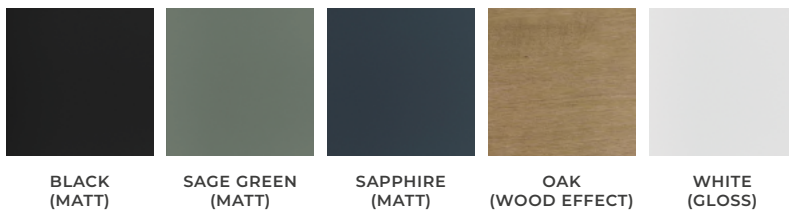

Madison / Hampton 2 Door Tall Boy - Reversible

RANGE: MADISON

SIZE: H 1500 x W 310 x D 240mm

FINISH: GLOSS / MATT / WOOD

INTERNAL: 4 SHELF LEVELS

DOOR: REVERSIBLE - LEFT OR RIGHT OPENING

COLOUR OPTIONS:

The information contained on this page was correct at date of issue. Fitting dimensions are provided as a guide only. Some variation may occur due to manufacturing tolerances. We pursue a policy of continuing improvement in design and performance of our products and so reserve the right to change specifications without prior notice.