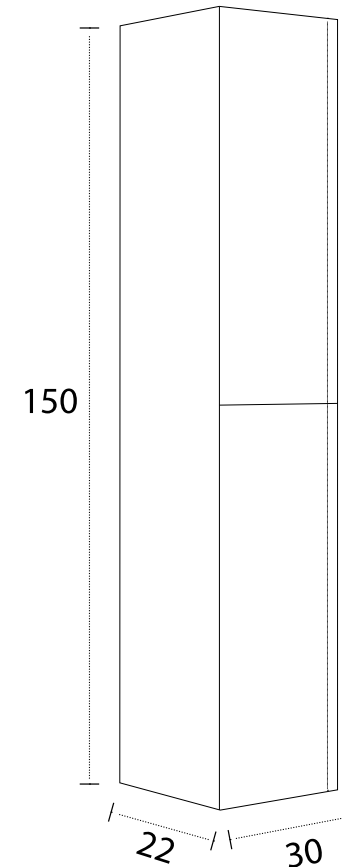

Madison / Hampton 2 Door Tall Boy - Reversible

RANGE: MADISON

SIZE: H 1500 x W 310 x D 240mm

FINISH: GLOSS / MATT / WOOD

INTERNAL: 4 SHELF LEVELS

DOOR: REVERSIBLE - LEFT OR RIGHT OPENING

COLOUR OPTIONS:

The information contained on this page was correct at date of issue. Fitting dimensions are provided as a guide only. Some variation may occur due to manufacturing tolerances. We pursue a policy of continuing improvement in design and performance of our products and so reserve the right to change specifications without prior notice.