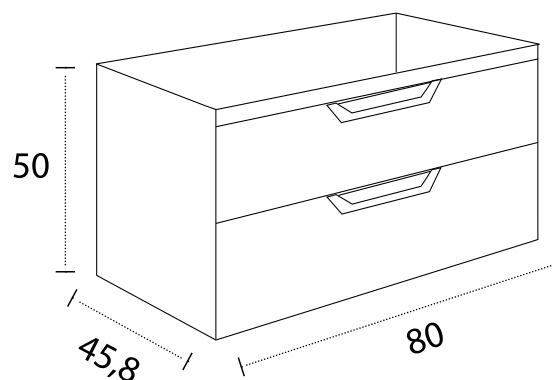

# Madison - Worktop 800mm 2 Drawer Wall Unit

**RANGE:** MADISON

**SIZE:** H 522 x W 812 x D 462mm

**FINISH:** GLOSS / MATT / WOOD

**WORKTOP:** CARRARA/MARQUINA/LIGHT CEMENT

## WORKTOP OPTIONS:

CARRARA  
MARBLE

BLACK  
MARQUINA

LIGHT  
CEMENT

The information contained on this page was correct at date of issue. Fitting dimensions are provided as a guide only. Some variation may occur due to manufacturing tolerances. We pursue a policy of continuing improvement in design and performance of our products and so reserve the right to change specifications without prior notice.