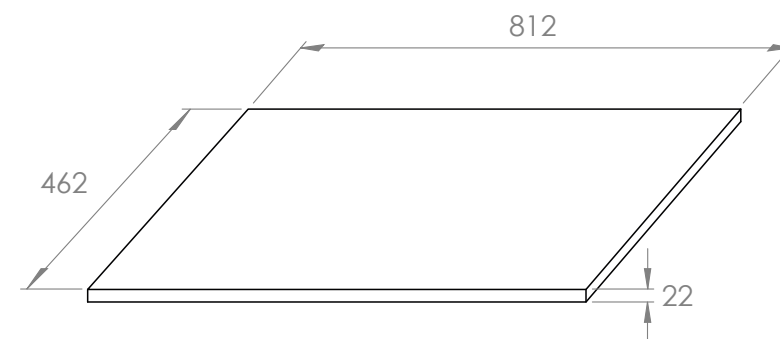

# Madison - Worktop 800mm 2 Drawer Wall Unit

**RANGE:** MADISON

**SIZE:** H 522 x W 812 x D 462mm

**FINISH:** GLOSS / MATT / WOOD

**WORKTOP:** CARRARA/MARQUINA/LIGHT CEMENT

## WORKTOP OPTIONS:

CARRARA  
MARBLE

BLACK  
MARQUINA

LIGHT  
CEMENT

The information contained on this page was correct at date of issue. Fitting dimensions are provided as a guide only. Some variation may occur due to manufacturing tolerances. We pursue a policy of continuing improvement in design and performance of our products and so reserve the right to change specifications without prior notice.