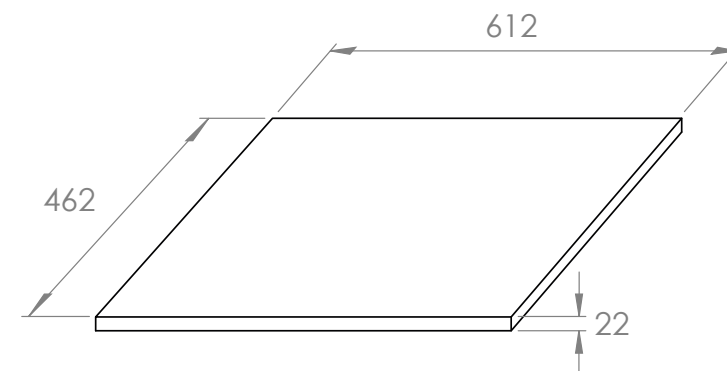

Madison - Worktop 600mm 2 Drawer Wall Unit

RANGE: MADISON

SIZE: H 522 x W 612 x D 462mm

FINISH: GLOSS / MATT / WOOD

WORKTOP: CARRARA/MARQUINA/LIGHT CEMENT

COLOUR OPTIONS:

BLACK
(MATT)

SAGE GREEN
(MATT)

SAPPHIRE
(MATT)

OAK
(WOOD EFFECT)

WHITE
(GLOSS)

WORKTOP OPTIONS:

CARRARA
MARBLE

BLACK
MARQUINA

LIGHT
CEMENT

The information contained on this page was correct at date of issue. Fitting dimensions are provided as a guide only. Some variation may occur due to manufacturing tolerances. We pursue a policy of continuing improvement in design and performance of our products and so reserve the right to change specifications without prior notice.