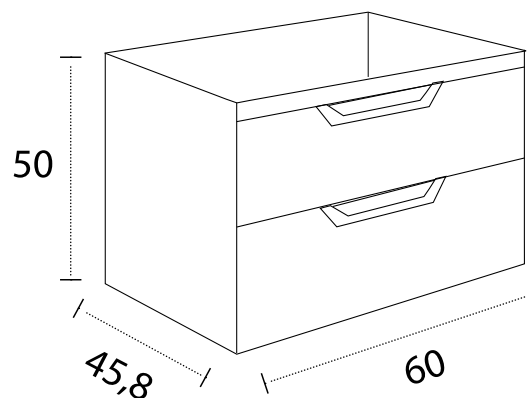

Madison - Worktop 600mm 2 Drawer Wall Unit

RANGE: MADISON

SIZE: H 522 x W 612 x D 462mm

FINISH: GLOSS / MATT / WOOD

WORKTOP: CARRARA/MARQUINA/LIGHT CEMENT

COLOUR OPTIONS:

BLACK
(MATT)

SAGE GREEN
(MATT)