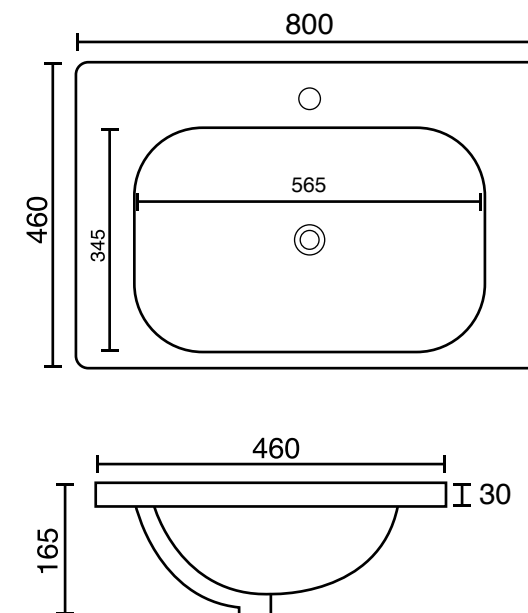

Madison 800mm 2 Drawer Wall Unit with Orca Basin

RANGE: MADISON

SIZE: H 530 x W 800 x D 460mm

FINISH: GLOSS / MATT / WOOD

BASIN MATERIAL: CERAMIC

TAP HOLE(S): ONE

COLOUR OPTIONS:

The information contained on this page was correct at date of issue. Fitting dimensions are provided as a guide only. Some variation may occur due to manufacturing tolerances. We pursue a policy of continuing improvement in design and performance of our products and so reserve the right to change specifications without prior notice.