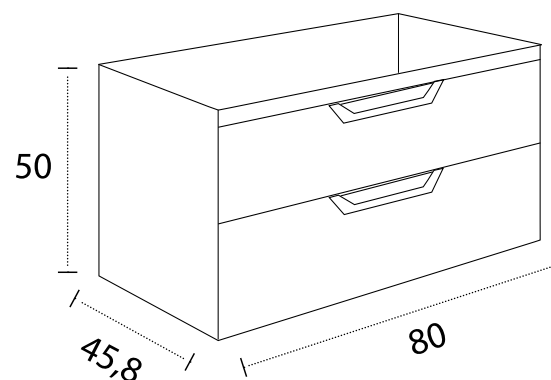

Madison 800mm 2 Drawer Wall Unit with Orca Basin

RANGE: MADISON

SIZE: H 530 x W 800 x D 460mm

FINISH: GLOSS / MATT / WOOD

BASIN MATERIAL: CERAMIC

TAP HOLE(S): ONE

COLOUR OPTIONS:

The information contained on this page was correct at date of issue. Fitting dimensions are provided as a guide only. Some variation may occur due to manufacturing tolerances. We pursue a policy of continuing improvement in design and performance of our products and so reserve the right to change specifications without prior notice.