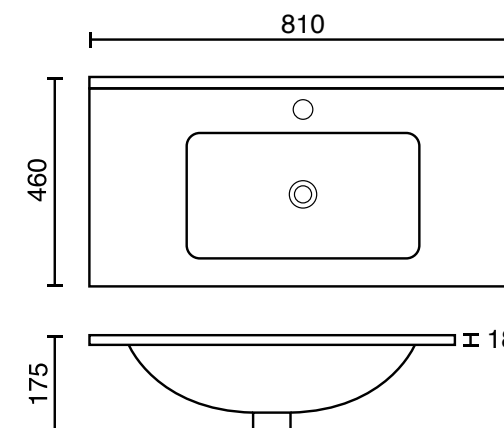

Madison 800mm 2 Drawer Wall Unit with Lounge Basin

RANGE: MADISON

SIZE: H 518 x W 800 x D 460mm

FINISH: GLOSS / MATT / WOOD

BASIN MATERIAL: CERAMIC

TAP HOLE(S): ONE

COLOUR OPTIONS:

The information contained on this page was correct at date of issue. Fitting dimensions are provided as a guide only. Some variation may occur due to manufacturing tolerances. We pursue a policy of continuing improvement in design and performance of our products and so reserve the right to change specifications without prior notice.