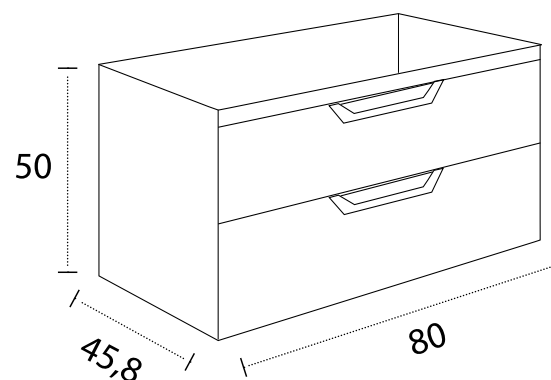

Madison 800mm 2 Drawer Wall Unit with Lounge Basin

RANGE: MADISON

SIZE: H 518 x W 800 x D 460mm

FINISH: GLOSS / MATT / WOOD

BASIN MATERIAL: CERAMIC

TAP HOLE(S): ONE

COLOUR OPTIONS:

The information contained on this page was correct at date of issue. Fitting dimensions are provided as a guide only. Some variation may occur due to manufacturing tolerances. We pursue a policy of continuing improvement in design and performance of our products and so reserve the right to change specifications without prior notice.