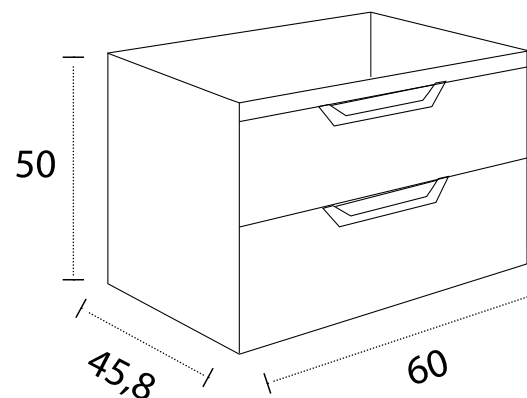

Madison 600mm 2 Drawer Wall Unit with Orca Basin

RANGE: MADISON

SIZE: H 530 X W 600 X D 460MM

FINISH: GLOSS / MATT / WOOD

BASIN MATERIAL: CERAMIC

TAP HOLE(S): ONE

COLOUR OPTIONS:

The information contained on this page was correct at date of issue. Fitting dimensions are provided as a guide only. Some variation may occur due to manufacturing tolerances. We pursue a policy of continuing improvement in design and performance of our products and so reserve the right to change specifications without prior notice.