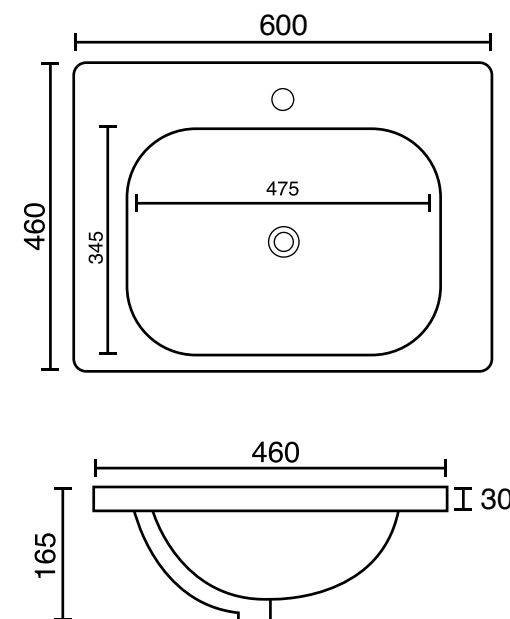

Madison 600mm 2 Drawer Wall Unit with Orca Basin

RANGE: MADISON

SIZE: H 530 X W 600 X D 460MM

FINISH: GLOSS / MATT / WOOD

BASIN MATERIAL: CERAMIC

TAP HOLE(S): ONE

COLOUR OPTIONS:

The information contained on this page was correct at date of issue. Fitting dimensions are provided as a guide only. Some variation may occur due to manufacturing tolerances. We pursue a policy of continuing improvement in design and performance of our products and so reserve the right to change specifications without prior notice.