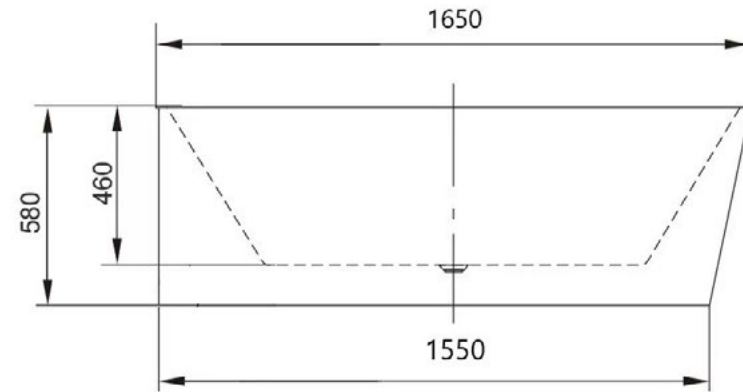

# Dwyn Right Hand Corner Freestanding Acrylic Bath

**PRODUCT:** Dwyn Right-Hand Corner Freestanding Acrylic Bath c/w White Click Clack Waste

**CODE:** MLFSDWRH

**SIZE:** L 1650 x W 800 x H 580mm

**WATER CAPACITY:** 180L

*Can Be Drilled For Tap Holes 1650mm Long Tapledge*

The information contained on this page was correct at date of issue. Fitting dimensions are provided as a guide only. Some variation may occur due to manufacturing tolerances. We pursue a policy of continuing improvement in design and performance of our products and so reserve the right to change specifications without prior notice.