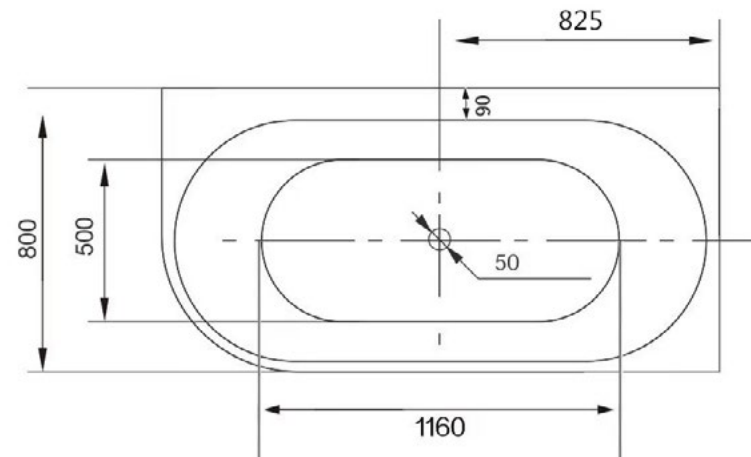

# Dwyn Right Hand Corner Freestanding Acrylic Bath

**PRODUCT:** Dwyn Right-Hand Corner Freestanding Acrylic Bath c/w White Click Clack Waste

**CODE:** MLFSDWRH

**SIZE:** L 1650 x W 800 x H 580mm

**WATER CAPACITY:** 180L

*Can Be Drilled For Tap Holes 1650mm Long Tapledge*

The information contained on this page was correct at date of issue. Fitting dimensions are provided as a guide only. Some variation may occur due to manufacturing tolerances. We pursue a policy of continuing improvement in design and performance of our products and so reserve the right to change specifications without prior notice.