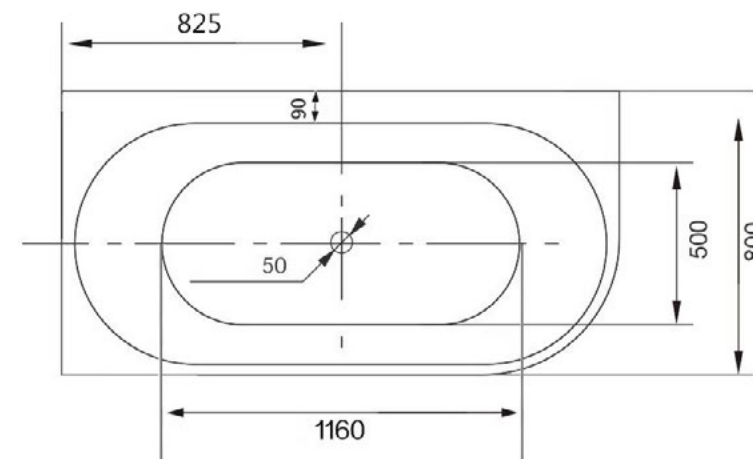

Dwyn Left Hand Corner Freestanding Acrylic Bath

PRODUCT: Dwyn Left-Hand Corner Freestanding Acrylic Bath c/w White Click Clack Waste

CODE: MLFSDWLH

SIZE: L 1650 x W 800 x H 580mm

WATER CAPACITY: 180L

Can Be Drilled For Tap Holes 1650mm Long Tapledge

The information contained on this page was correct at date of issue. Fitting dimensions are provided as a guide only. Some variation may occur due to manufacturing tolerances. We pursue a policy of continuing improvement in design and performance of our products and so reserve the right to change specifications without prior notice.