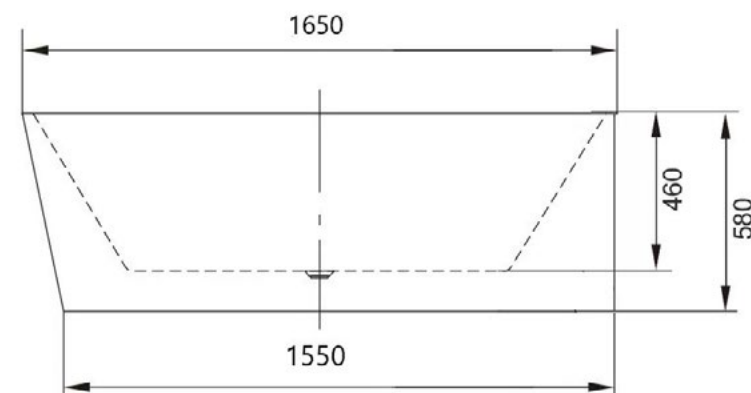

Dwyn Left Hand Corner Freestanding Acrylic Bath

PRODUCT: Dwyn Left-Hand Corner Freestanding Acrylic Bath c/w White Click Clack Waste

CODE: MLFSDWLH

SIZE: L 1650 x W 800 x H 580mm

WATER CAPACITY: 180L

Can Be Drilled For Tap Holes 1650mm Long Tapledge